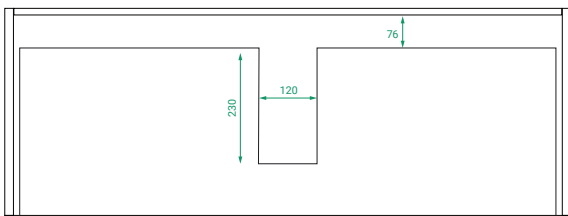

## PRODUCT CODE

T&G120DWHSS / T&G120DWHSSCC

**Dimensions** W 1000 x H 470 x D 460 (mm)

**Finishes** Matte White or Matte Custom Colour Paint.

**Basin** Kordura top with choice of basin

**Handle** Recessed handle design.

## TECHNICAL DRAWINGS

**Front**

**Side**

**Drawers**

**Top**