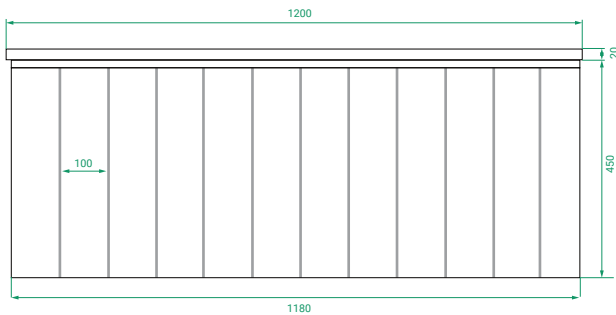

TECHNICAL DRAWINGS

Front

Side