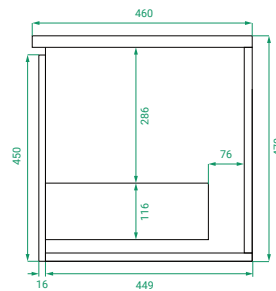

## PRODUCT CODE

T&G120DWHSS / T&G120DWHSSCC

**Dimensions** W 1000 x H 470 x D 460 (mm)

**Finishes** Matte White or Matte Custom Colour Paint.

**Basin** Kordura top with choice of basin

**Handle** Recessed handle design.

## TECHNICAL DRAWINGS

**Front**

**Side**

**Drawers**

**Top**

## NOTES

Accessories not included. Drawing indicates the technical measurement only and is not a reflection of how the product will look. Sizes are nominal only. All drawings in millimeters. Drawings not to scale. Tapholes are not pre-drilled. March 2024.