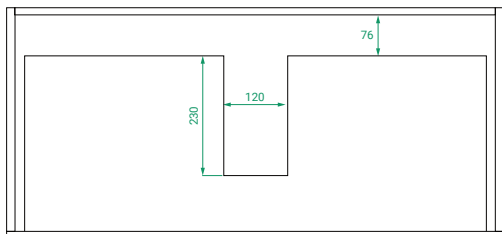

DESCRIPTION

T&G 1000, 1 Drawer with Kordura Top & Basin

PRODUCT CODE

T&G100DWHSS / T&G100DWHSSCC

Dimensions W 1000 x H 470 x D 460 (mm)

Finishes Matte White or Matte Custom Colour Paint.

Basin Kordura top with choice of basin

TECHNICAL DRAWINGS

Front

Side

Drawers

Top

NOTES

Accessories not included. Drawing indicates the technical measurement only and is not a reflection of how the product will look. Sizes are nominal only. All drawings in millimeters. Drawings not to scale. Tapholes are not pre-drilled. March 2024.