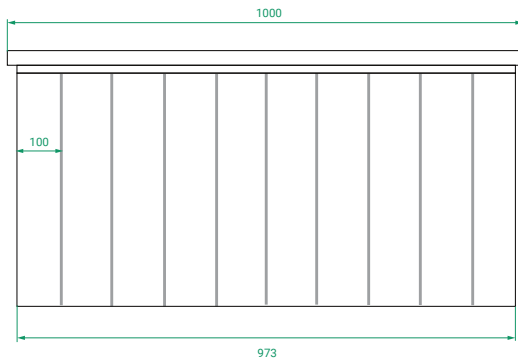

DESCRIPTION

T&G 1000, 1 Drawer with Kordura Top & Basin

PRODUCT CODE

T&G100DWHSS / T&G100DWHSSCC

Dimensions W 1000 x H 470 x D 460 (mm)

Finishes Matte White or Matte Custom Colour Paint.

Basin Kordura top with choice of basin

Handle Recessed handle design.

Origin New Zealand made cabinetry.

Features

- Modern tongue & groove.
- 1 Drawer with soft-close.
- White Kordura top with choice of basin.
- Our paint is polyurethane or UV based.

TECHNICAL DRAWINGS

Front

Side

Drawers

Top

NOTES

Accessories not included. Drawing indicates the technical measurement only and is not a reflection of how the product will look. Sizes are nominal only. All drawings in millimeters. Drawings not to scale. Tapholes are not pre-drilled. March 2024.