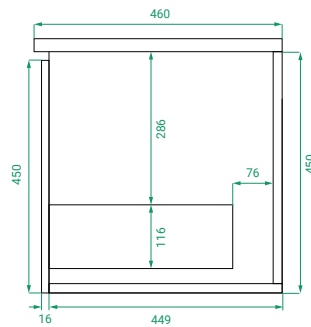

DESCRIPTION

T&G 1000, 1 Drawer with Kordura Top & Basin

PRODUCT CODE

T&G100DWHSS / T&G100DWHSSCC

Dimensions W 1000 x H 470 x D 460 (mm)

Finishes Matte White or Matte Custom Colour Paint.

Basin Kordura top with choice of basin

TECHNICAL DRAWINGS

Front

Side

Drawers

Top

NOTES

Accessories not included. Drawing indicates the technical measurement only and is not a reflection of how the product will look. Sizes are nominal only. All drawings in millimeters. Drawings not to scale. Tapholes are not pre-drilled. March 2024.