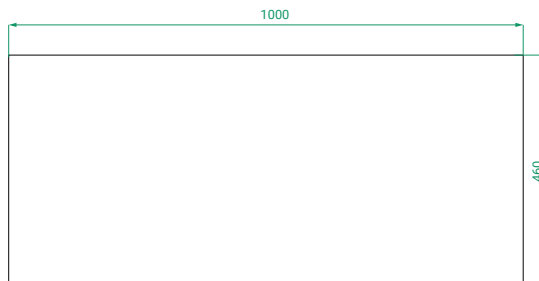

Handle Recessed handle design.

Origin New Zealand made cabinetry.

Features

- Modern tongue & groove.
- 1 Drawer with soft-close.
- White Kordura top with choice of basin.
- Our paint is polyurethane or UV based.

TECHNICAL DRAWINGS

Front

Side

Drawers

Top

NOTES

Accessories not included. Drawing indicates the technical measurement only and is not a reflection of how the product will look. Sizes are nominal only. All drawings in millimeters. Drawings not to scale. Tapholes are not pre-drilled. March 2024.