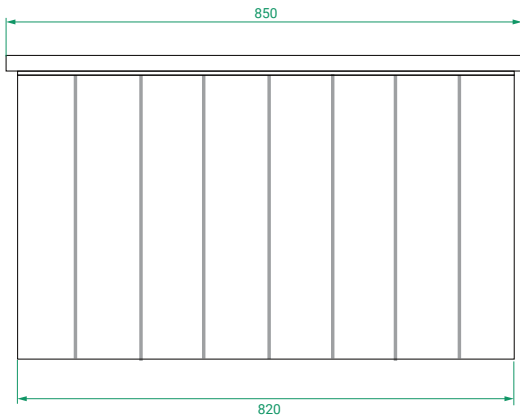

DESCRIPTION

T&G 850, 1 Drawer with Ceramic Basin

PRODUCT CODE

T&G85DWH / T&G85DWHCC

Dimensions W 850 x H 475 x D 455 (mm)

Finishes Matte White or Matte Custom Colour Paint.

Basin Ceramic top with intergrated basin.

Handle Recessed handle design.

Origin New Zealand made cabinetry.

Features

- Modern tongue & groove.
- 1 Drawer with soft-close.
- Ceramic top with intergrated basin in white.
- Our paint is polyurethane or UV based.

TECHNICAL DRAWINGS

Front

Side

Top Down

Top

NOTES

Accessories not included. Drawing indicates the technical measurement only and is not a reflection of how the product will look. Sizes are nominal only. All drawings in millimeters. Drawings not to scale. March 2024.