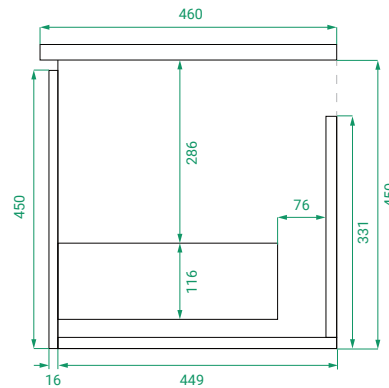

DESCRIPTION

T&G 850, 1 Drawer with Ceramic Basin

PRODUCT CODE

T&G85DWH / T&G85DWHCC

Dimensions W 850 x H 475 x D 455 (mm)

Finishes Matte White or Matte Custom Colour Paint.

Basin Ceramic top with intergrated basin.

TECHNICAL DRAWINGS

Front

Side

Top Down

Top

NOTES

Accessories not included. Drawing indicates the technical measurement only and is not a reflection of how the product will look. Sizes are nominal only. All drawings in millimeters. Drawings not to scale. March 2024.