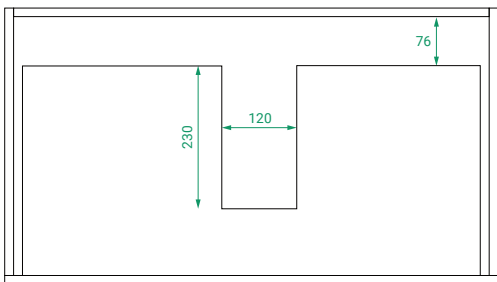

DESCRIPTION

T&G 850, 1 Drawer with Ceramic Basin

PRODUCT CODE

T&G85DWH / T&G85DWHCC

Dimensions W 850 x H 475 x D 455 (mm)

Finishes Matte White or Matte Custom Colour Paint.

Basin Ceramic top with intergrated basin.

TECHNICAL DRAWINGS

Front

Side

Top Down

Top

NOTES

Accessories not included. Drawing indicates the technical measurement only and is not a reflection of how the product will look. Sizes are nominal only. All drawings in millimeters. Drawings not to scale. March 2024.