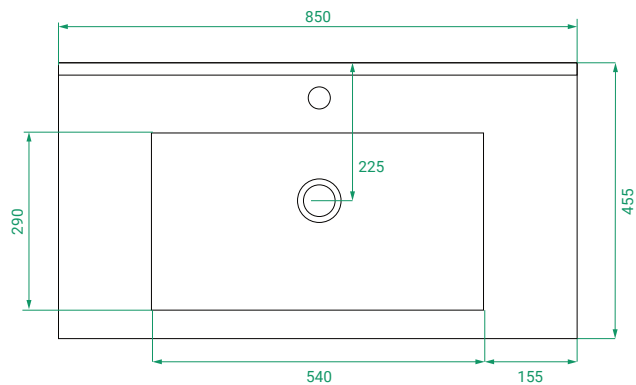

DESCRIPTION

T&G 850, 1 Drawer with Ceramic Basin

PRODUCT CODE

T&G85DWH / T&G85DWHCC

Dimensions W 850 x H 475 x D 455 (mm)

Finishes Matte White or Matte Custom Colour Paint.

Basin Ceramic top with intergrated basin.

TECHNICAL DRAWINGS

Front

Side

Top Down

Top

NOTES

Accessories not included. Drawing indicates the technical measurement only and is not a reflection of how the product will look. Sizes are nominal only. All drawings in millimeters. Drawings not to scale. March 2024.