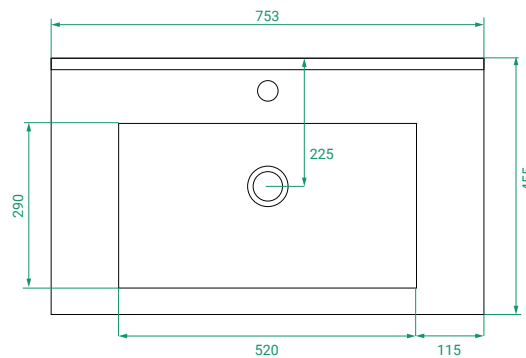

## PRODUCT CODE

T&G75DWH / T&G75DWHCC

**Dimensions** W 750 x H 475 x D 455 (mm)

**Finishes** Matte White or Matte Custom Colour Paint.

**Basin** Ceramic top with intergrated basin.

**Handle** Recessed handle design.

## TECHNICAL DRAWINGS

**Front**

**Side**

**Top Down**

**Top**

## NOTES

Accessories not included. Drawing indicates the technical measurement only and is not a reflection of how the product will look. Sizes are nominal only. All drawings in millimeters. Drawings not to scale. March 2024.