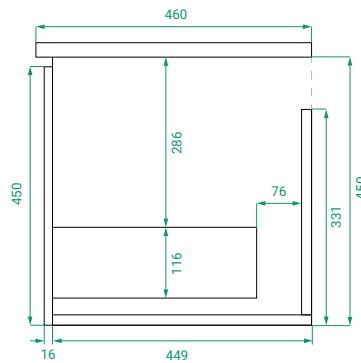

## PRODUCT CODE

T&G75DWH / T&G75DWHCC

**Dimensions** W 750 x H 475 x D 455 (mm)

**Finishes** Matte White or Matte Custom Colour Paint.

**Basin** Ceramic top with intergrated basin.

**Handle** Recessed handle design.

## TECHNICAL DRAWINGS

**Front**

**Side**

**Top Down**

**Top**

## NOTES

Accessories not included. Drawing indicates the technical measurement only and is not a reflection of how the product will look. Sizes are nominal only. All drawings in millimeters. Drawings not to scale. March 2024.