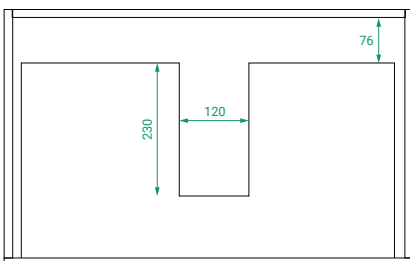

## PRODUCT CODE

T&G75DWH / T&G75DWHCC

**Dimensions** W 750 x H 475 x D 455 (mm)

**Finishes** Matte White or Matte Custom Colour Paint.

**Basin** Ceramic top with intergrated basin.

**Handle** Recessed handle design.

## TECHNICAL DRAWINGS

**Front**

**Side**

**Top Down**

**Top**

## NOTES

Accessories not included. Drawing indicates the technical measurement only and is not a reflection of how the product will look. Sizes are nominal only. All drawings in millimeters. Drawings not to scale. March 2024.