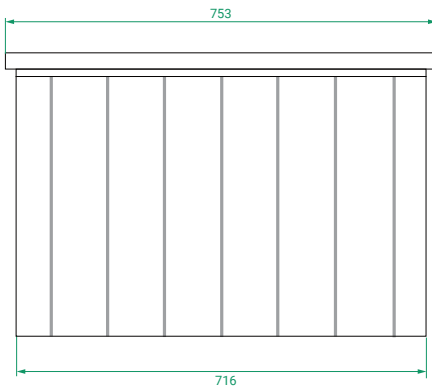

## PRODUCT CODE

T&G75DWH / T&G75DWHCC

**Dimensions** W 750 x H 475 x D 455 (mm)

**Finishes** Matte White or Matte Custom Colour Paint.

**Basin** Ceramic top with intergrated basin.

**Handle** Recessed handle design.

## TECHNICAL DRAWINGS

**Front**

**Side**

**Top Down**

**Top**