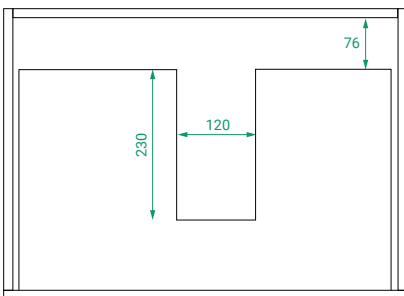

DESCRIPTION

T&G 650, 1 Drawer with Ceramic Basin

PRODUCT CODE

T&G65DWH / T&G65DWHCC

Dimensions W 650 x H 475 x D 455 (mm)

Finishes Matte White or Matte Custom Colour Paint.

Basin Ceramic top with intergrated basin.

TECHNICAL DRAWINGS

Front

Side

Top Down

Top

NOTES

Accessories not included. Drawing indicates the technical measurement only and is not a reflection of how the product will look. Sizes are nominal only. All drawings in millimeters. Drawings not to scale. March 2024.