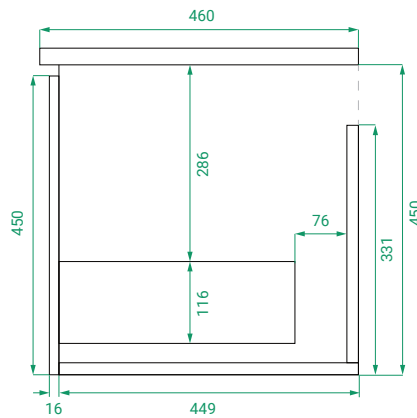

DESCRIPTION

T&G 650, 1 Drawer with Ceramic Basin

PRODUCT CODE

T&G65DWH / T&G65DWHCC

Dimensions W 650 x H 475 x D 455 (mm)

Finishes Matte White or Matte Custom Colour Paint.

Basin Ceramic top with intergrated basin.

Handle Recessed handle design.

Origin New Zealand made cabinetry.

Features

- Modern tongue & groove.
- 1 Drawer with soft-close.
- Ceramic top with intergrated basin in white.
- Our paint is polyurethane or UV based.

TECHNICAL DRAWINGS

Front

Side

Top Down

Top

NOTES

Accessories not included. Drawing indicates the technical measurement only and is not a reflection of how the product will look. Sizes are nominal only. All drawings in millimeters. Drawings not to scale. March 2024.