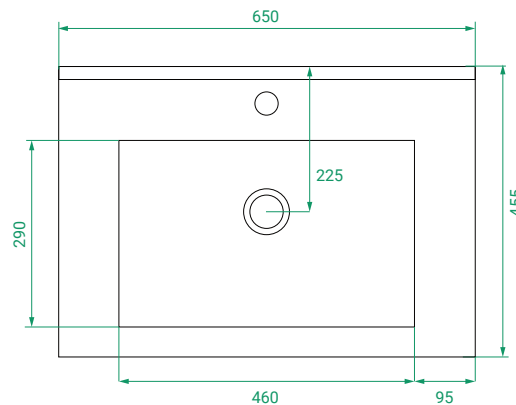

DESCRIPTION

T&G 650, 1 Drawer with Ceramic Basin

PRODUCT CODE

T&G65DWH / T&G65DWHCC

Dimensions W 650 x H 475 x D 455 (mm)

Finishes Matte White or Matte Custom Colour Paint.

Basin Ceramic top with intergrated basin.

TECHNICAL DRAWINGS

Front

Side

Top Down

Top

NOTES

Accessories not included. Drawing indicates the technical measurement only and is not a reflection of how the product will look. Sizes are nominal only. All drawings in millimeters. Drawings not to scale. March 2024.