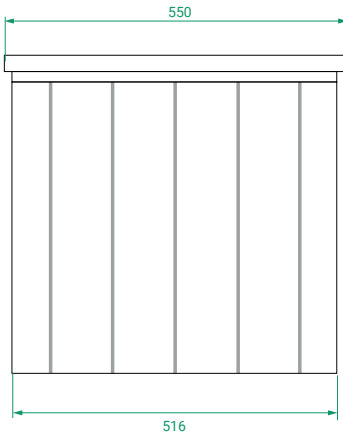

DESCRIPTION

T&G 550, 1 Drawer with Ceramic Basin

PRODUCT CODE

T&G55DWH / T&G55DWHCC

Dimensions W 550 x H 475 x D 455 (mm)

Finishes Matte White or Matte Custom Colour Paint.

Basin Ceramic top with intergrated basin.

Handle Recessed handle design.

Origin New Zealand made cabinetry.

Features

- Modern tongue & groove.
- 1 Drawer with soft-close.
- Ceramic top with intergrated basin in white.
- Our paint is polyurethane or UV based.

TECHNICAL DRAWINGS

Front

Side

Top Down

Top Side

NOTES

Accessories not included. Drawing indicates the technical measurement only and is not a reflection of how the product will look. Sizes are nominal only. All drawings in millimeters. Drawings not to scale. March 2024.