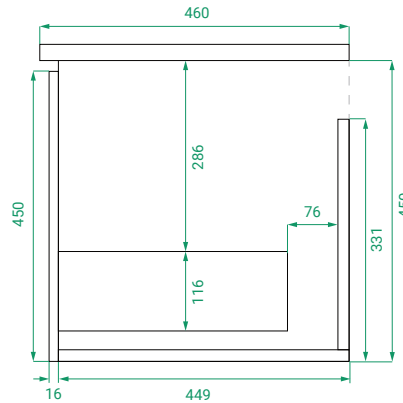

DESCRIPTION

T&G 550, 1 Drawer with Ceramic Basin

PRODUCT CODE

T&G55DWH / T&G55DWHCC

Dimensions W 550 x H 475 x D 455 (mm)

Finishes Matte White or Matte Custom Colour Paint.

Basin Ceramic top with intergrated basin.

TECHNICAL DRAWINGS

Front

Side

Top Down

Top Side

NOTES

Accessories not included. Drawing indicates the technical measurement only and is not a reflection of how the product will look. Sizes are nominal only. All drawings in millimeters. Drawings not to scale. March 2024.