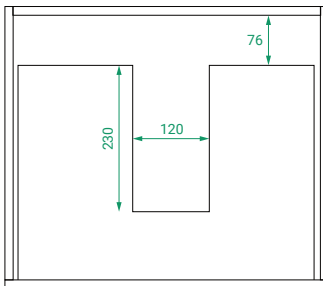

DESCRIPTION

T&G 550, 1 Drawer with Ceramic Basin

PRODUCT CODE

T&G55DWH / T&G55DWHCC

Dimensions W 550 x H 475 x D 455 (mm)

Finishes Matte White or Matte Custom Colour Paint.

Basin Ceramic top with intergrated basin.

TECHNICAL DRAWINGS

Front

Side

Top Down

Top Side

NOTES

Accessories not included. Drawing indicates the technical measurement only and is not a reflection of how the product will look. Sizes are nominal only. All drawings in millimeters. Drawings not to scale. March 2024.