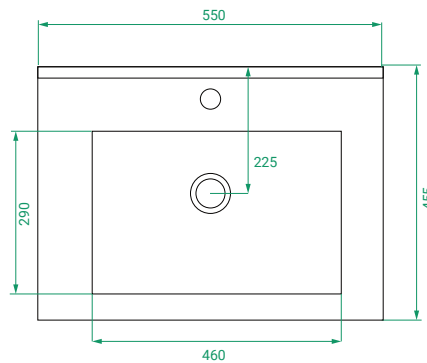

DESCRIPTION

T&G 550, 1 Drawer with Ceramic Basin

PRODUCT CODE

T&G55DWH / T&G55DWHCC

Dimensions W 550 x H 475 x D 455 (mm)

Finishes Matte White or Matte Custom Colour Paint.

Basin Ceramic top with intergrated basin.

TECHNICAL DRAWINGS

Front

Side

Top Down

Top Side

NOTES

Accessories not included. Drawing indicates the technical measurement only and is not a reflection of how the product will look. Sizes are nominal only. All drawings in millimeters. Drawings not to scale. March 2024.