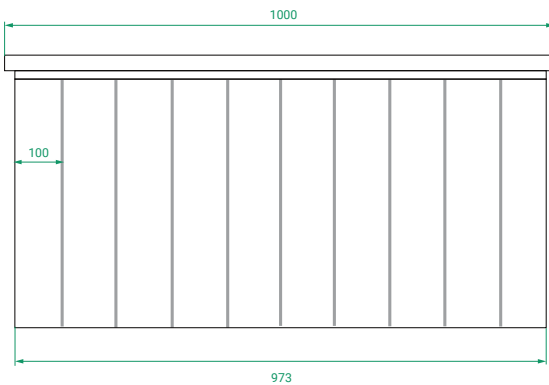

DESCRIPTION

T&G 1000, 1 Drawer with Ceramic Basin

PRODUCT CODE

T&G100DWH / T&G100DWHCC

Dimensions W 1000 x H 475 x D 455 (mm)

Finishes Matte White or Matte Custom Colour Paint.

Basin Ceramic top with intergrated basin.

Handle Recessed handle design.

Origin New Zealand made cabinetry.

Features

- Modern tongue & groove.
- 1 Drawer with soft-close.
- Ceramic top with intergrated basin in white.
- Our paint is polyurethane or UV based.

TECHNICAL DRAWINGS

Front

Side

Top Down

Top

NOTES

Accessories not included. Drawing indicates the technical measurement only and is not a reflection of how the product will look. Sizes are nominal only. All drawings in millimeters. Drawings not to scale. March 2024.