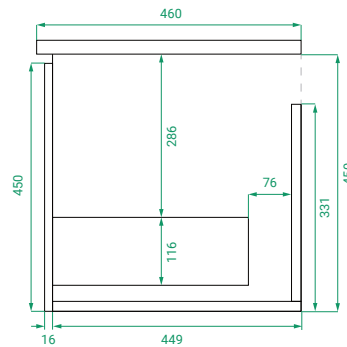

DESCRIPTION

T&G 1000, 1 Drawer with Ceramic Basin

PRODUCT CODE

T&G100DWH / T&G100DWHCC

Dimensions W 1000 x H 475 x D 455 (mm)

Finishes Matte White or Matte Custom Colour Paint.

Basin Ceramic top with intergrated basin.

TECHNICAL DRAWINGS

Front

Side

Top Down

Top

NOTES

Accessories not included. Drawing indicates the technical measurement only and is not a reflection of how the product will look. Sizes are nominal only. All drawings in millimeters. Drawings not to scale. March 2024.