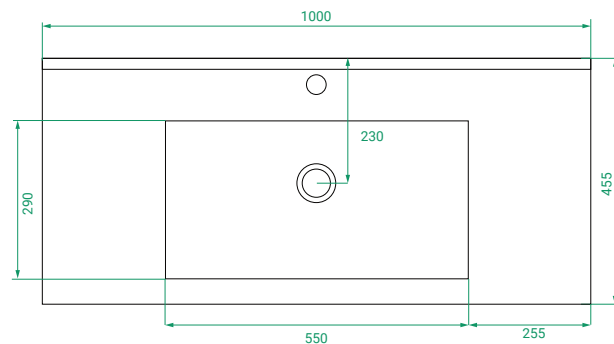

DESCRIPTION

T&G 1000, 1 Drawer with Ceramic Basin

PRODUCT CODE

T&G100DWH / T&G100DWHCC

Dimensions W 1000 x H 475 x D 455 (mm)

Finishes Matte White or Matte Custom Colour Paint.

Basin Ceramic top with intergrated basin.

TECHNICAL DRAWINGS

Front

Side

Top Down

Top

NOTES

Accessories not included. Drawing indicates the technical measurement only and is not a reflection of how the product will look. Sizes are nominal only. All drawings in millimeters. Drawings not to scale. March 2024.