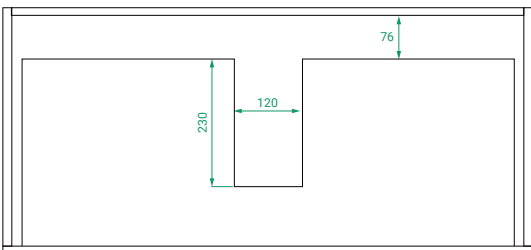

DESCRIPTION

T&G 1000, 1 Drawer with Ceramic Basin

PRODUCT CODE

T&G100DWH / T&G100DWHCC

Dimensions W 1000 x H 475 x D 455 (mm)

Finishes Matte White or Matte Custom Colour Paint.

Basin Ceramic top with intergrated basin.

TECHNICAL DRAWINGS

Front

Side

Top Down

Top

NOTES

Accessories not included. Drawing indicates the technical measurement only and is not a reflection of how the product will look. Sizes are nominal only. All drawings in millimeters. Drawings not to scale. March 2024.