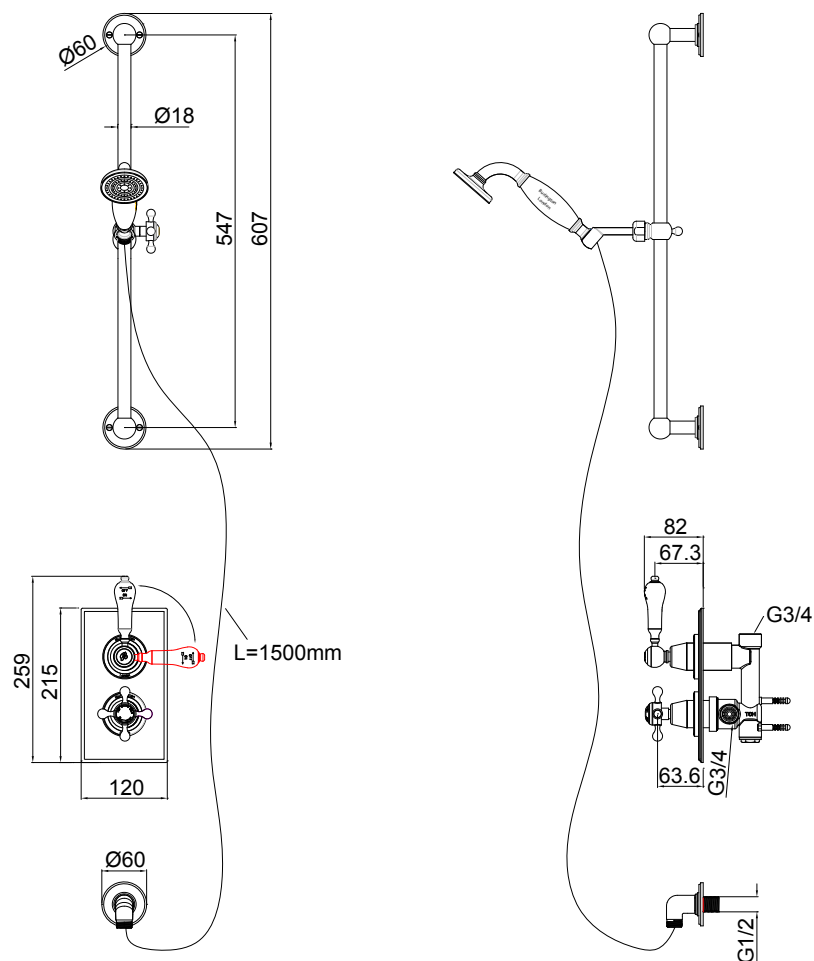

Trent

Burlington®

DESCRIPTION

Trent Thermostatic Shower

PRODUCT CODE

TF1H

FEATURES

- Dimensions - W120 x H866 x D82 mm
- Trent Thermostatic Single Outlet Concealed Shower Valve with Slide Rail, Hose & Handset
- Slide rail including elbow, hose and handset with ceramic handle
- Traditional brass faceplate, Claremont tap with White ceramic indice, and ceramic lever. Lever/indice also available in Black* (additional cost)
- Mixer body and handset made of brass
- Large bore shower hose (11mm), hose length: 1.5m
- 3 star WELS rating

TECHNICAL DRAWINGS

NOTES

*Non stock item. Hot & cold inlet 3/4 female thread. Drawing indicates the technical measurement only and is not a reflection of how the product will look. Sizes are nominal only. All drawings in millimeters. Drawings not to scale. Excludes accessories. December 2018.