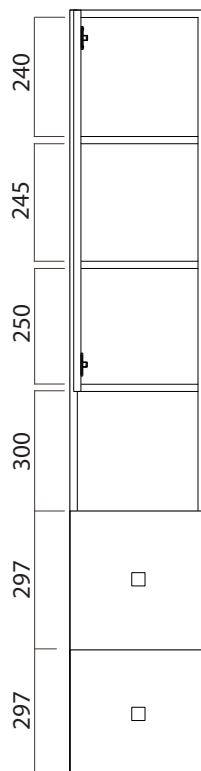

TALL CABINET /

DESCRIPTION

1 Door, 2 Drawers, 1 Open Shelf, White Gloss / Matte Custom Paint / Melamine

PRODUCT CODE

TC07 / TC07CC / TC07M

Dimensions W 300 x H 1700 x D 290 (mm)

Finishes White Gloss, Matte Custom Paint or Melamine

Handle Pull Handle

Origin New Zealand made cabinetry.

Features

- Slim yet spacious.
- 1 Door, 1 open shelf, 2 drawers with soft-close.
- Wall mounted with internal, fixed shelves.
- Left or right door hinge option.
- The paint used on our products is polyurethane or UV based.
- Our Timber effect Melamine is a wood grain low-pressure laminate.

TECHNICAL DRAWINGS

Front

Inside

Side

Top

NOTES

*Additional Cost. Accessories not included. Drawing indicates the technical measurement only and is not a reflection of how the product will look. Sizes are nominal only. All drawings in millimeters. Drawings not to scale. April 2024.