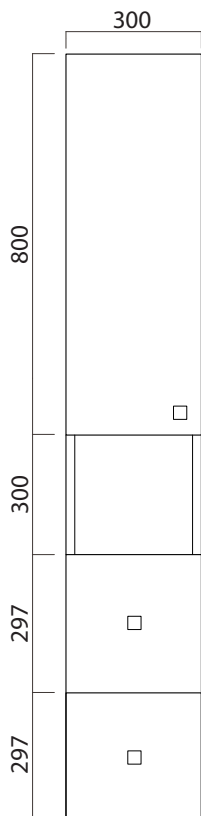

TALL CABINET /

DESCRIPTION

1 Door, 2 Drawers, 1 Open Shelf, White Gloss / Matte Custom Paint / Melamine

PRODUCT CODE

TC07 / TC07CC / TC07M

Dimensions W 300 x H 1700 x D 290 (mm)

Finishes White Gloss, Matte Custom Paint or Melamine

Handle Pull Handle

Origin New Zealand made cabinetry.

Features

- Slim yet spacious.
- 1 Door, 1 open shelf, 2 drawers with soft-close.
- Wall mounted with internal, fixed shelves.
- Left or right door hinge option.
- The paint used on our products is polyurethane or UV based.
- Our Timber effect Melamine is a wood grain low-pressure laminate.

TECHNICAL DRAWINGS

Front

Inside

Side

Top

NOTES

*Additional Cost. Accessories not included. Drawing indicates the technical measurement only and is not a reflection of how the product will look. Sizes are nominal only. All drawings in millimeters. Drawings not to scale. April 2024.