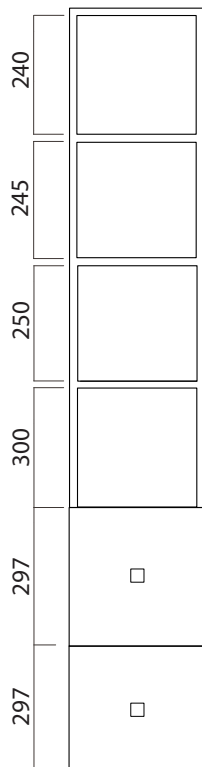

TALL CABINET /

DESCRIPTION

4 Open Shelves, 2 Drawers, White Gloss / Matte Custom Paint / Melamine

PRODUCT CODE

TC06 / TC06CC / TC06M

Dimensions W 300 x H 1700 x D 292 (mm)

Finishes White Gloss, Matte Custom Paint or Melamine

Handle Pull handle

Origin New Zealand made cabinetry.

Features

- Slim yet spacious.
- 4 Open shelves, 2 drawers with soft-close.
- Wall mounted.
- The paint used on our products is polyurethane or UV based.
- Our Timber effect Melamine is a wood grain low-pressure laminate.

TECHNICAL DRAWINGS

Front

Side

Top

NOTES

*Additional Cost. Accessories not included. Drawing indicates the technical measurement only and is not a reflection of how the product will look. Sizes are nominal only. All drawings in millimeters. Drawings not to scale. April 2024.