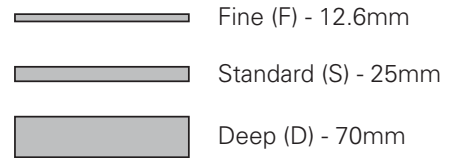

DESCRIPTION

Tablo 900 Wall Hung Vanity - 2 Drawers, Top/Bottom, White / Timber Veneer

PRODUCT CODE

TB90D2 / TB90D2TA

FEATURES

- Dimensions - W 900mm x H 500mm x D 492mm
- Available painted White, in Timber Veneer*, or in your choice of paint colour.^
- The paint used on our products is polyurethane or UV based. It is five times harder and more durable than lacquer finishes.
- Timber veneer finishes are 100% natural, so each have variations in grain and colour. All come stained and sealed with a protective UV finish.
- Kordura tops available in Fine (12.6mm), Standard (25mm) or Deep (70mm) thickness, in White, or coloured Kordura tops.**
- Soft-close drawers.
- NZ-made cabinetry.
- Goes with most basins.

DESCRIPTION

Tablo 900 Wall Hung Vanity - 2 Drawers, Top/Bottom, White / Timber Veneer

PRODUCT CODE

TB90D2 / TB90D2TA

TECHNICAL DRAWINGS

Top

Kordura Top available in 3 thickness

Front

Side Section

Top Section of Drawer

NOTES

Drawing indicates the technical measurement only and is not a reflection of how the unit will look. Sizes are nominal only. All drawings in millimeters. Drawings not to scale.