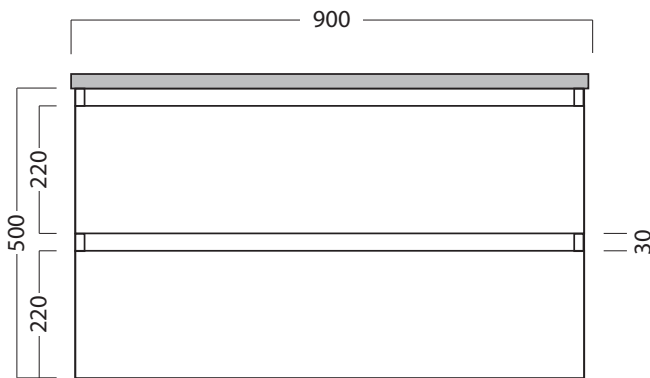

DESCRIPTION

Tablo 900 Wall Hung Vanity - 2 Drawers, Top/Bottom, White / Timber Veneer

PRODUCT CODE

TB90D2 / TB90D2TA

FEATURES

- Dimensions - W 900mm x H 500mm x D 492mm
- Available painted White, in Timber Veneer*, or in your choice of paint colour.^
- The paint used on our products is polyurethane or UV based. It is five times harder and more durable than lacquer finishes.
- Timber veneer finishes are 100% natural, so each have variations in grain and colour. All come stained and sealed with a protective UV finish.
- Kordura tops available in Fine (12.6mm), Standard (25mm) or Deep (70mm) thickness, in White, or coloured Kordura tops.**
- Soft-close drawers.
- NZ-made cabinetry.
- Goes with most basins.

DESCRIPTION

Tablo 900 Wall Hung Vanity - 2 Drawers, Top/Bottom, White / Timber Veneer

PRODUCT CODE

TB90D2 / TB90D2TA

TECHNICAL DRAWINGS

Top

Kordura Top available in 3 thickness

Front

Side Section

Top Section of Drawer

NOTES

Drawing indicates the technical measurement only and is not a reflection of how the unit will look. Sizes are nominal only. All drawings in millimeters. Drawings not to scale.