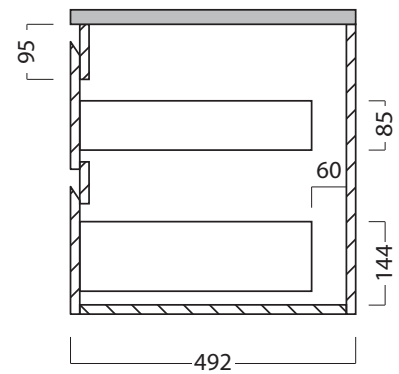

DESCRIPTION

Tablo 900 Wall Hung Vanity - 2 Drawers, Top/Bottom, White / Timber Veneer

PRODUCT CODE

TB90D2 / TB90D2TA

FEATURES

- Dimensions - W 900mm x H 500mm x D 492mm
- Available painted White, in Timber Veneer*, or in your choice of paint colour.^
- The paint used on our products is polyurethane or UV based. It is five times harder and more durable than lacquer finishes.
- Timber veneer finishes are 100% natural, so each have variations in grain and colour. All come stained and sealed with a protective UV finish.
- Kordura tops available in Fine (12.6mm), Standard (25mm) or Deep (70mm) thickness, in White, or coloured Kordura tops.**
- Soft-close drawers.
- NZ-made cabinetry.
- Goes with most basins.

DESCRIPTION

Tablo 900 Wall Hung Vanity - 2 Drawers, Top/Bottom, White / Timber Veneer

PRODUCT CODE

TB90D2 / TB90D2TA

TECHNICAL DRAWINGS

Top

Kordura Top available in 3 thickness

Front

Side Section

Top Section of Drawer

NOTES

Drawing indicates the technical measurement only and is not a reflection of how the unit will look. Sizes are nominal only. All drawings in millimeters. Drawings not to scale.