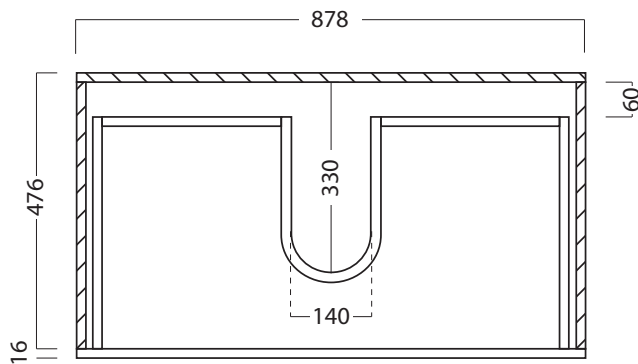

DESCRIPTION

Tablo 900 Wall Hung Vanity - 2 Drawers, Top/Bottom, White / Timber Veneer

PRODUCT CODE

TB90D2 / TB90D2TA

FEATURES

- Dimensions - W 900mm x H 500mm x D 492mm
- Available painted White, in Timber Veneer*, or in your choice of paint colour.^
- The paint used on our products is polyurethane or UV based. It is five times harder and more durable than lacquer finishes.
- Timber veneer finishes are 100% natural, so each have variations in grain and colour. All come stained and sealed with a protective UV finish.
- Kordura tops available in Fine (12.6mm), Standard (25mm) or Deep (70mm) thickness, in White, or coloured Kordura tops.**
- Soft-close drawers.
- NZ-made cabinetry.
- Goes with most basins.

DESCRIPTION

Tablo 900 Wall Hung Vanity - 2 Drawers, Top/Bottom, White / Timber Veneer

PRODUCT CODE

TB90D2 / TB90D2TA

TECHNICAL DRAWINGS

Top

Kordura Top available in 3 thickness

Front

Side Section

Top Section of Drawer

NOTES

Drawing indicates the technical measurement only and is not a reflection of how the unit will look. Sizes are nominal only. All drawings in millimeters. Drawings not to scale.