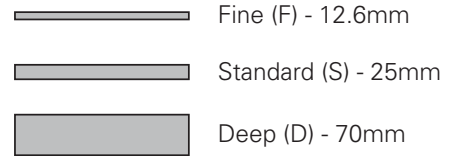

DESCRIPTION

Tablo 750 Wall Hung Vanity - 2 Drawers, Top/Bottom, White / Timber Veneer

PRODUCT CODE

TB75D2 / TB75D2TA

FEATURES

- Dimensions - W 750mm x H 500mm x D 492mm
- Available painted White, in Timber Veneer*, or in your choice of paint colour.^
- The paint used on our products is polyurethane or UV based. It is five times harder and more durable than lacquer finishes.
- Timber veneer finishes are 100% natural, so each have variations in grain and colour. All come stained and sealed with a protective UV finish.
- Kordura tops available in Fine (12.6mm), Standard (25mm) or Deep (70mm) thickness, in White, or coloured Kordura tops.**
- Soft-close drawers.
- NZ-made cabinetry.
- Goes with most basins.

DESCRIPTION

Tablo 750 Wall Hung Vanity - 2 Drawers, Top/Bottom, White / Timber Veneer

PRODUCT CODE

TB75D2 / TB75D2TA

TECHNICAL DRAWINGS

Top

Kordura Top available in 3 thickness

Front