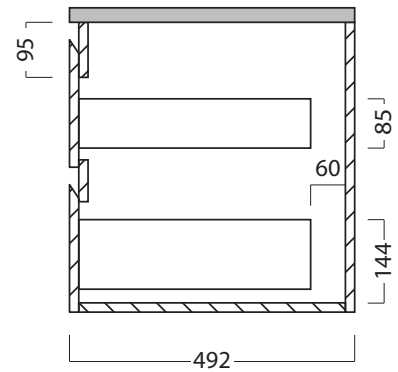

DESCRIPTION

Tablo 750 Wall Hung Vanity - 2 Drawers, Top/Bottom, White / Timber Veneer

PRODUCT CODE

TB75D2 / TB75D2TA

FEATURES

- Dimensions - W 750mm x H 500mm x D 492mm
- Available painted White, in Timber Veneer*, or in your choice of paint colour.^
- The paint used on our products is polyurethane or UV based. It is five times harder and more durable than lacquer finishes.
- Timber veneer finishes are 100% natural, so each have variations in grain and colour. All come stained and sealed with a protective UV finish.
- Kordura tops available in Fine (12.6mm), Standard (25mm) or Deep (70mm) thickness, in White, or coloured Kordura tops.**
- Soft-close drawers.
- NZ-made cabinetry.
- Goes with most basins.

DESCRIPTION

Tablo 750 Wall Hung Vanity - 2 Drawers, Top/Bottom, White / Timber Veneer

PRODUCT CODE

TB75D2 / TB75D2TA

TECHNICAL DRAWINGS

Top

Kordura Top available in 3 thickness

Front

Side Section

Top Section of Drawer

NOTES

Drawing indicates the technical measurement only and is not a reflection of how the unit will look. Sizes are nominal only. All drawings in millimeters. Drawings not to scale.