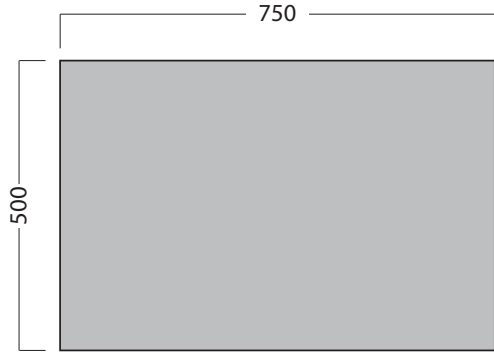

DESCRIPTION

Tablo 750 Wall Hung Vanity - 2 Drawers, Top/Bottom, White / Timber Veneer

PRODUCT CODE

TB75D2 / TB75D2TA

FEATURES

- Dimensions - W 750mm x H 500mm x D 492mm
- Available painted White, in Timber Veneer*, or in your choice of paint colour.^
- The paint used on our products is polyurethane or UV based. It is five times harder and more durable than lacquer finishes.
- Timber veneer finishes are 100% natural, so each have variations in grain and colour. All come stained and sealed with a protective UV finish.
- Kordura tops available in Fine (12.6mm), Standard (25mm) or Deep (70mm) thickness, in White, or coloured Kordura tops.**
- Soft-close drawers.
- NZ-made cabinetry.
- Goes with most basins.

DESCRIPTION

Tablo 750 Wall Hung Vanity - 2 Drawers, Top/Bottom, White / Timber Veneer

PRODUCT CODE

TB75D2 / TB75D2TA

TECHNICAL DRAWINGS

Top

Kordura Top available in 3 thickness

Front

Side Section

Top Section of Drawer

NOTES

Drawing indicates the technical measurement only and is not a reflection of how the unit will look. Sizes are nominal only. All drawings in millimeters. Drawings not to scale.