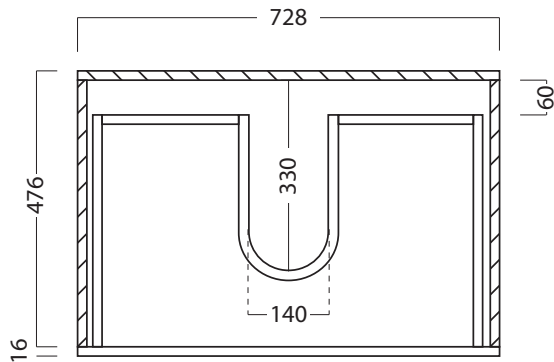

DESCRIPTION

Tablo 750 Wall Hung Vanity - 2 Drawers, Top/Bottom, White / Timber Veneer

PRODUCT CODE

TB75D2 / TB75D2TA

FEATURES

- Dimensions - W 750mm x H 500mm x D 492mm
- Available painted White, in Timber Veneer*, or in your choice of paint colour.^
- The paint used on our products is polyurethane or UV based. It is five times harder and more durable than lacquer finishes.
- Timber veneer finishes are 100% natural, so each have variations in grain and colour. All come stained and sealed with a protective UV finish.
- Kordura tops available in Fine (12.6mm), Standard (25mm) or Deep (70mm) thickness, in White, or coloured Kordura tops.**
- Soft-close drawers.
- NZ-made cabinetry.
- Goes with most basins.

DESCRIPTION

Tablo 750 Wall Hung Vanity - 2 Drawers, Top/Bottom, White / Timber Veneer

PRODUCT CODE

TB75D2 / TB75D2TA

TECHNICAL DRAWINGS

Top

Kordura Top available in 3 thickness

Front

Side Section

Top Section of Drawer

NOTES

Drawing indicates the technical measurement only and is not a reflection of how the unit will look. Sizes are nominal only. All drawings in millimeters. Drawings not to scale.