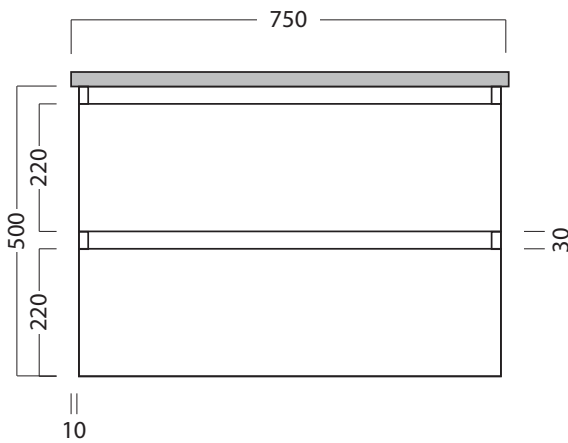

DESCRIPTION

Tablo 750 Wall Hung Vanity - 2 Drawers, Top/Bottom, White / Timber Veneer

PRODUCT CODE

TB75D2 / TB75D2TA

FEATURES

- Dimensions - W 750mm x H 500mm x D 492mm
- Available painted White, in Timber Veneer*, or in your choice of paint colour.^
- The paint used on our products is polyurethane or UV based. It is five times harder and more durable than lacquer finishes.
- Timber veneer finishes are 100% natural, so each have variations in grain and colour. All come stained and sealed with a protective UV finish.
- Kordura tops available in Fine (12.6mm), Standard (25mm) or Deep (70mm) thickness, in White, or coloured Kordura tops.**
- Soft-close drawers.
- NZ-made cabinetry.
- Goes with most basins.

DESCRIPTION

Tablo 750 Wall Hung Vanity - 2 Drawers, Top/Bottom, White / Timber Veneer

PRODUCT CODE

TB75D2 / TB75D2TA

TECHNICAL DRAWINGS

Top

Kordura Top available in 3 thickness

Front

Side Section

Top Section of Drawer

NOTES

Drawing indicates the technical measurement only and is not a reflection of how the unit will look. Sizes are nominal only. All drawings in millimeters. Drawings not to scale.