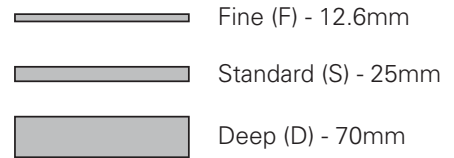

DESCRIPTION

Tablo 750 Wall Hung Vanity - 1 Drawer, White / Timber Veneer

PRODUCT CODE

TB75D / TB75DTA

FEATURES

- Dimensions - W 750mm x H 400mm x D 492mm
- Available painted White, in Timber Veneer*, or in your choice of paint colour.^
- The paint used on our products is polyurethane or UV based. It is five times harder and more durable than lacquer finishes.
- Timber veneer finishes are 100% natural, so each have variations in grain and colour. All come stained and sealed with a protective UV finish.
- Kordura tops available in Fine (12.6mm), Standard (25mm) or Deep (70mm) thickness, in White, or coloured Kordura tops.**
- Soft-close drawers.
- NZ-made cabinetry.
- Goes with most basins.

DESCRIPTION

Tablo 750 Wall Hung Vanity - 1 Drawer, White / Timber Veneer

PRODUCT CODE

TB75D / TB75DTA

TECHNICAL DRAWINGS

Top

Kordura Top available in 3 thickness

Front

Side Section

Top Section of Drawer

NOTES

Drawing indicates the technical measurement only and is not a reflection of how the unit will look. Sizes are nominal only. All drawings in millimeters. Drawings not to scale.