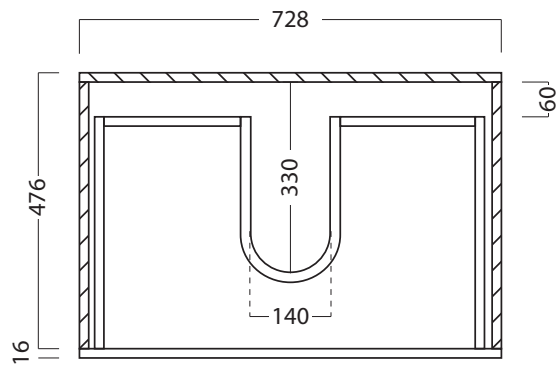

DESCRIPTION

Tablo 750 Wall Hung Vanity - 1 Drawer, White / Timber Veneer

PRODUCT CODE

TB75D / TB75DTA

FEATURES

- Dimensions - W 750mm x H 400mm x D 492mm
- Available painted White, in Timber Veneer*, or in your choice of paint colour.^
- The paint used on our products is polyurethane or UV based. It is five times harder and more durable than lacquer finishes.
- Timber veneer finishes are 100% natural, so each have variations in grain and colour. All come stained and sealed with a protective UV finish.
- Kordura tops available in Fine (12.6mm), Standard (25mm) or Deep (70mm) thickness, in White, or coloured Kordura tops.**
- Soft-close drawers.
- NZ-made cabinetry.
- Goes with most basins.

DESCRIPTION

Tablo 750 Wall Hung Vanity - 1 Drawer, White / Timber Veneer

PRODUCT CODE

TB75D / TB75DTA

TECHNICAL DRAWINGS

Top

Kordura Top available in 3 thickness

Front

Side Section

Top Section of Drawer

NOTES

Drawing indicates the technical measurement only and is not a reflection of how the unit will look. Sizes are nominal only. All drawings in millimeters. Drawings not to scale.