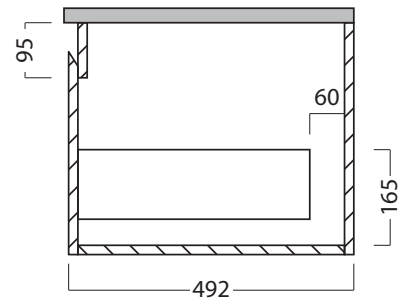

DESCRIPTION

Tablo 750 Wall Hung Vanity - 1 Drawer, White / Timber Veneer

PRODUCT CODE

TB75D / TB75DTA

FEATURES

- Dimensions - W 750mm x H 400mm x D 492mm
- Available painted White, in Timber Veneer*, or in your choice of paint colour.^
- The paint used on our products is polyurethane or UV based. It is five times harder and more durable than lacquer finishes.
- Timber veneer finishes are 100% natural, so each have variations in grain and colour. All come stained and sealed with a protective UV finish.
- Kordura tops available in Fine (12.6mm), Standard (25mm) or Deep (70mm) thickness, in White, or coloured Kordura tops.**
- Soft-close drawers.
- NZ-made cabinetry.
- Goes with most basins.

DESCRIPTION

Tablo 750 Wall Hung Vanity - 1 Drawer, White / Timber Veneer

PRODUCT CODE

TB75D / TB75DTA

TECHNICAL DRAWINGS

Top

Kordura Top available in 3 thickness

Front

Side Section

Top Section of Drawer

NOTES

Drawing indicates the technical measurement only and is not a reflection of how the unit will look. Sizes are nominal only. All drawings in millimeters. Drawings not to scale.