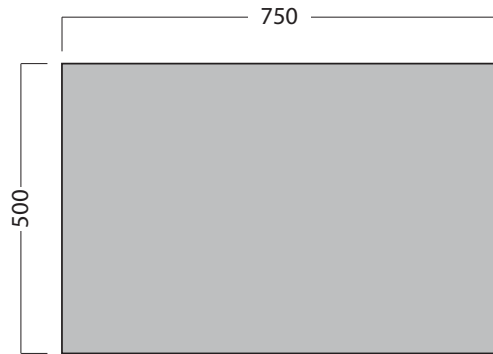

DESCRIPTION

Tablo 750 Wall Hung Vanity - 1 Drawer, White / Timber Veneer

PRODUCT CODE

TB75D / TB75DTA

TECHNICAL DRAWINGS

Top

Kordura Top available in 3 thickness

Front

Side Section

Top Section of Drawer

NOTES

Drawing indicates the technical measurement only and is not a reflection of how the unit will look. Sizes are nominal only. All drawings in millimeters. Drawings not to scale.