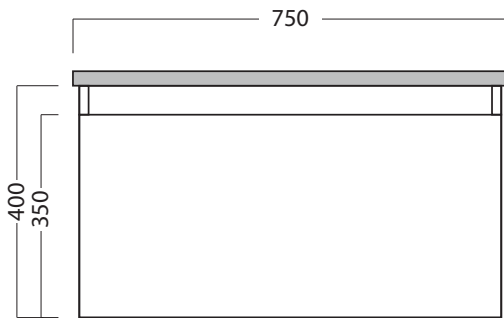

DESCRIPTION

Tablo 750 Wall Hung Vanity - 1 Drawer, White / Timber Veneer

PRODUCT CODE

TB75D / TB75DTA

FEATURES

- Dimensions - W 750mm x H 400mm x D 492mm
- Available painted White, in Timber Veneer*, or in your choice of paint colour.^
- The paint used on our products is polyurethane or UV based. It is five times harder and more durable than lacquer finishes.
- Timber veneer finishes are 100% natural, so each have variations in grain and colour. All come stained and sealed with a protective UV finish.
- Kordura tops available in Fine (12.6mm), Standard (25mm) or Deep (70mm) thickness, in White, or coloured Kordura tops.**
- Soft-close drawers.
- NZ-made cabinetry.
- Goes with most basins.

DESCRIPTION

Tablo 750 Wall Hung Vanity - 1 Drawer, White / Timber Veneer

PRODUCT CODE

TB75D / TB75DTA

TECHNICAL DRAWINGS

Top

Kordura Top available in 3 thickness

Front

Side Section

Top Section of Drawer

NOTES

Drawing indicates the technical measurement only and is not a reflection of how the unit will look. Sizes are nominal only. All drawings in millimeters. Drawings not to scale.