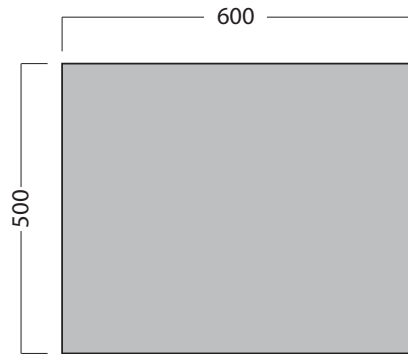

DESCRIPTION

Tablo 600 Wall Hung Vanity - 2 Drawers, Top/Bottom, White / Timber Veneer

PRODUCT CODE

TB60D2 / TB60D2TA

TECHNICAL DRAWINGS

Top

Kordura Top available in 3 thickness

Front

Side Section

Top Section of Drawer

NOTES

Drawing indicates the technical measurement only and is not a reflection of how the unit will look. Sizes are nominal only. All drawings in millimeters. Drawings not to scale.