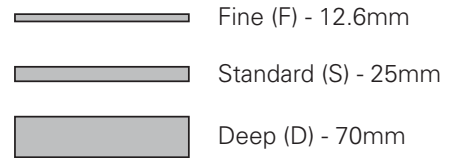

DESCRIPTION

Tablo 600 Wall Hung Vanity - 2 Drawers, Top/Bottom, White / Timber Veneer

PRODUCT CODE

TB60D2 / TB60D2TA

FEATURES

- Dimensions - W 600mm x H 500mm x D 492mm
- Available painted White, in Timber Veneer*, or in your choice of paint colour.^
- The paint used on our products is polyurethane or UV based. It is five times harder and more durable than lacquer finishes.
- Timber veneer finishes are 100% natural, so each have variations in grain and colour. All come stained and sealed with a protective UV finish.
- Kordura tops available in Fine (12.6mm), Standard (25mm) or Deep (70mm) thickness, in White, or coloured Kordura tops.**
- Soft-close drawers.
- NZ-made cabinetry.
- Goes with most basins.

DESCRIPTION

Tablo 600 Wall Hung Vanity - 2 Drawers, Top/Bottom, White / Timber Veneer

PRODUCT CODE

TB60D2 / TB60D2TA

TECHNICAL DRAWINGS

Top

Kordura Top available in 3 thickness

Front

Side Section

Top Section of Drawer

NOTES

Drawing indicates the technical measurement only and is not a reflection of how the unit will look. Sizes are nominal only. All drawings in millimeters. Drawings not to scale.