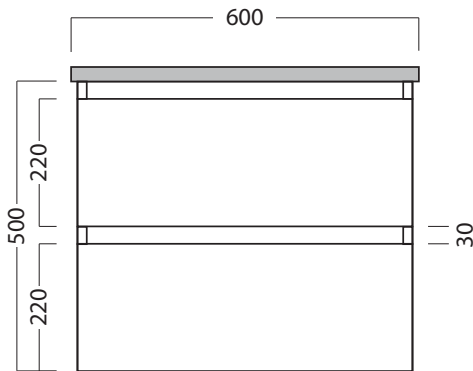

DESCRIPTION

Tablo 600 Wall Hung Vanity - 2 Drawers, Top/Bottom, White / Timber Veneer

PRODUCT CODE

TB60D2 / TB60D2TA

FEATURES

- Dimensions - W 600mm x H 500mm x D 492mm
- Available painted White, in Timber Veneer*, or in your choice of paint colour.^
- The paint used on our products is polyurethane or UV based. It is five times harder and more durable than lacquer finishes.
- Timber veneer finishes are 100% natural, so each have variations in grain and colour. All come stained and sealed with a protective UV finish.
- Kordura tops available in Fine (12.6mm), Standard (25mm) or Deep (70mm) thickness, in White, or coloured Kordura tops.**
- Soft-close drawers.
- NZ-made cabinetry.
- Goes with most basins.

DESCRIPTION

Tablo 600 Wall Hung Vanity - 2 Drawers, Top/Bottom, White / Timber Veneer

PRODUCT CODE

TB60D2 / TB60D2TA

TECHNICAL DRAWINGS

Top

Kordura Top available in 3 thickness

Front

Side Section

Top Section of Drawer

NOTES

Drawing indicates the technical measurement only and is not a reflection of how the unit will look. Sizes are nominal only. All drawings in millimeters. Drawings not to scale.