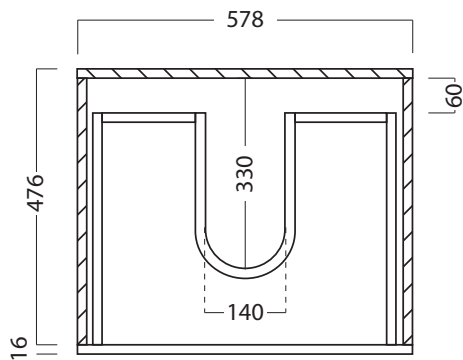

DESCRIPTION

Tablo 600 Wall Hung Vanity - 2 Drawers, Top/Bottom, White / Timber Veneer

PRODUCT CODE

TB60D2 / TB60D2TA

FEATURES

- Dimensions - W 600mm x H 500mm x D 492mm
- Available painted White, in Timber Veneer*, or in your choice of paint colour.^
- The paint used on our products is polyurethane or UV based. It is five times harder and more durable than lacquer finishes.
- Timber veneer finishes are 100% natural, so each have variations in grain and colour. All come stained and sealed with a protective UV finish.
- Kordura tops available in Fine (12.6mm), Standard (25mm) or Deep (70mm) thickness, in White, or coloured Kordura tops.**
- Soft-close drawers.
- NZ-made cabinetry.
- Goes with most basins.

DESCRIPTION

Tablo 600 Wall Hung Vanity - 2 Drawers, Top/Bottom, White / Timber Veneer

PRODUCT CODE

TB60D2 / TB60D2TA

TECHNICAL DRAWINGS

Top

Kordura Top available in 3 thickness

Front

Side Section

Top Section of Drawer

NOTES

Drawing indicates the technical measurement only and is not a reflection of how the unit will look. Sizes are nominal only. All drawings in millimeters. Drawings not to scale.