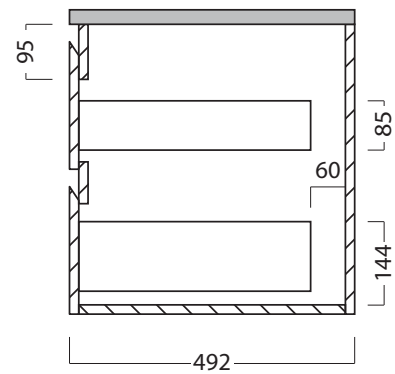

DESCRIPTION

Tablo 600 Wall Hung Vanity - 2 Drawers, Top/Bottom, White / Timber Veneer

PRODUCT CODE

TB60D2 / TB60D2TA

FEATURES

- Dimensions - W 600mm x H 500mm x D 492mm
- Available painted White, in Timber Veneer*, or in your choice of paint colour.^
- The paint used on our products is polyurethane or UV based. It is five times harder and more durable than lacquer finishes.
- Timber veneer finishes are 100% natural, so each have variations in grain and colour. All come stained and sealed with a protective UV finish.
- Kordura tops available in Fine (12.6mm), Standard (25mm) or Deep (70mm) thickness, in White, or coloured Kordura tops.**
- Soft-close drawers.
- NZ-made cabinetry.
- Goes with most basins.

DESCRIPTION

Tablo 600 Wall Hung Vanity - 2 Drawers, Top/Bottom, White / Timber Veneer

PRODUCT CODE

TB60D2 / TB60D2TA

TECHNICAL DRAWINGS

Top

Kordura Top available in 3 thickness

Front

Side Section

Top Section of Drawer

NOTES

Drawing indicates the technical measurement only and is not a reflection of how the unit will look. Sizes are nominal only. All drawings in millimeters. Drawings not to scale.