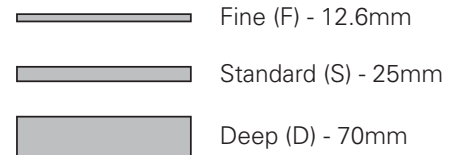

DESCRIPTION

Tablo 600 Wall Hung Vanity - 1 Drawer, White / Timber Veneer

PRODUCT CODE

TB60D / TB60DTA

FEATURES

- Dimensions - W 600mm x H 400mm x D 492mm
- Available painted White, in Timber Veneer*, or in your choice of paint colour.^
- The paint used on our products is polyurethane or UV based. It is five times harder and more durable than lacquer finishes.
- Timber veneer finishes are 100% natural, so each have variations in grain and colour. All come stained and sealed with a protective UV finish.
- Kordura tops available in Fine (12.6mm), Standard (25mm) or Deep (70mm) thickness, in White, or coloured Kordura tops.**
- Soft-close drawers.
- NZ-made cabinetry.
- Goes with most basins.

DESCRIPTION

Tablo 600 Wall Hung Vanity - 1 Drawer, White / Timber Veneer

PRODUCT CODE

TB60D / TB60DTA

TECHNICAL DRAWINGS

Top

Kordura Top available in 3 thickness

Front

Side Section

Top Section of Drawer

NOTES

Drawing indicates the technical measurement only and is not a reflection of how the unit will look. Sizes are nominal only. All drawings in millimeters. Drawings not to scale.