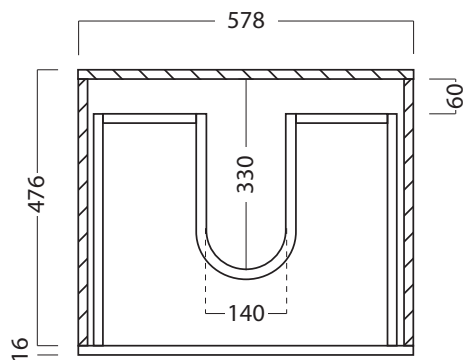

DESCRIPTION

Tablo 600 Wall Hung Vanity - 1 Drawer, White / Timber Veneer

PRODUCT CODE

TB60D / TB60DTA

FEATURES

- Dimensions - W 600mm x H 400mm x D 492mm
- Available painted White, in Timber Veneer*, or in your choice of paint colour.^
- The paint used on our products is polyurethane or UV based. It is five times harder and more durable than lacquer finishes.
- Timber veneer finishes are 100% natural, so each have variations in grain and colour. All come stained and sealed with a protective UV finish.
- Kordura tops available in Fine (12.6mm), Standard (25mm) or Deep (70mm) thickness, in White, or coloured Kordura tops.**
- Soft-close drawers.
- NZ-made cabinetry.
- Goes with most basins.

DESCRIPTION

Tablo 600 Wall Hung Vanity - 1 Drawer, White / Timber Veneer

PRODUCT CODE

TB60D / TB60DTA

TECHNICAL DRAWINGS

Top

Kordura Top available in 3 thickness

Front

Side Section

Top Section of Drawer

NOTES

Drawing indicates the technical measurement only and is not a reflection of how the unit will look. Sizes are nominal only. All drawings in millimeters. Drawings not to scale.