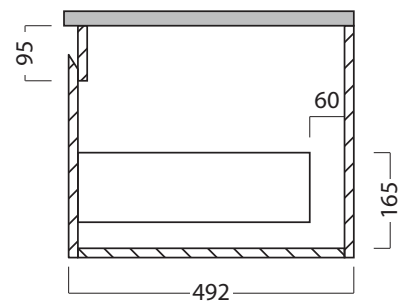

DESCRIPTION

Tablo 600 Wall Hung Vanity - 1 Drawer, White / Timber Veneer

PRODUCT CODE

TB60D / TB60DTA

FEATURES

- Dimensions - W 600mm x H 400mm x D 492mm
- Available painted White, in Timber Veneer*, or in your choice of paint colour.^
- The paint used on our products is polyurethane or UV based. It is five times harder and more durable than lacquer finishes.
- Timber veneer finishes are 100% natural, so each have variations in grain and colour. All come stained and sealed with a protective UV finish.
- Kordura tops available in Fine (12.6mm), Standard (25mm) or Deep (70mm) thickness, in White, or coloured Kordura tops.**
- Soft-close drawers.
- NZ-made cabinetry.
- Goes with most basins.

DESCRIPTION

Tablo 600 Wall Hung Vanity - 1 Drawer, White / Timber Veneer

PRODUCT CODE

TB60D / TB60DTA

TECHNICAL DRAWINGS

Top

Kordura Top available in 3 thickness

Front

Side Section

Top Section of Drawer

NOTES

Drawing indicates the technical measurement only and is not a reflection of how the unit will look. Sizes are nominal only. All drawings in millimeters. Drawings not to scale.