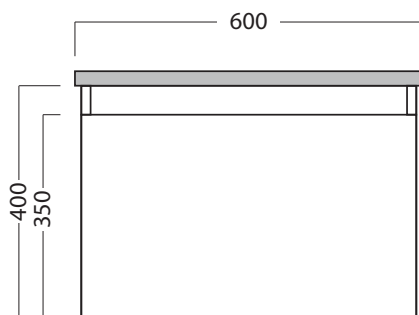

DESCRIPTION

Tablo 600 Wall Hung Vanity - 1 Drawer, White / Timber Veneer

PRODUCT CODE

TB60D / TB60DTA

TECHNICAL DRAWINGS

Top

Kordura Top available in 3 thickness

Front

Side Section

Top Section of Drawer

NOTES

Drawing indicates the technical measurement only and is not a reflection of how the unit will look. Sizes are nominal only. All drawings in millimeters. Drawings not to scale.