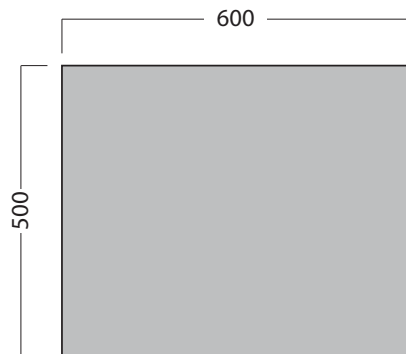

DESCRIPTION

Tablo 600 Wall Hung Vanity - 1 Drawer, White / Timber Veneer

PRODUCT CODE

TB60D / TB60DTA

TECHNICAL DRAWINGS

Top

Kordura Top available in 3 thickness

Front

Side Section

Top Section of Drawer

NOTES

Drawing indicates the technical measurement only and is not a reflection of how the unit will look. Sizes are nominal only. All drawings in millimeters. Drawings not to scale.