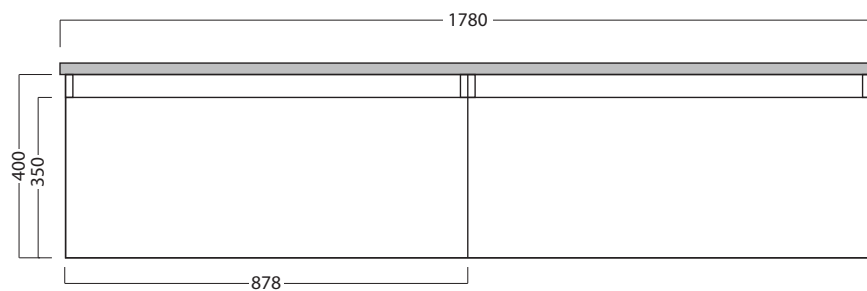

DESCRIPTION

Tablo 1800 Wall Hung Vanity - 2 Drawers, Side/Side, White / Timber Veneer

PRODUCT CODE

TB180D2 /
TB180D2TA

FEATURES

- Dimensions - W 1780mm x H 500mm x D 492mm
- Available painted White, in Timber Veneer*, or in your choice of paint colour.^
- The paint used on our products is polyurethane or UV based. It is five times harder and more durable than lacquer finishes.
- Timber veneer finishes are 100% natural, so each have variations in grain and colour. All come stained and sealed with a protective UV finish.
- Kordura tops available in Fine (12.6mm), Standard (25mm) or Deep (70mm) thickness, in White, or coloured Kordura tops.**
- Soft-close drawers.
- NZ-made cabinetry.
- Goes with most basins.

DESCRIPTION

Tablo 1800 Wall Hung Vanity - 2 Drawers, Side/Side, White / Timber Veneer

PRODUCT CODE

TB180D2 /
TB180D2TA

TECHNICAL DRAWINGS

Top

Kordura Top available in 3 thickness

Front

Side Section

Top Section of Drawer

NOTES

Drawing indicates the technical measurement only and is not a reflection of how the unit will look. Sizes are nominal only. All drawings in millimeters. Drawings not to scale.