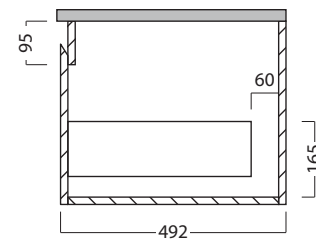

DESCRIPTION

Tablo 1800 Wall Hung Vanity - 2 Drawers, Side/Side, White / Timber Veneer

PRODUCT CODE

TB180D2 /
TB180D2TA

FEATURES

- Dimensions - W 1780mm x H 500mm x D 492mm
- Available painted White, in Timber Veneer*, or in your choice of paint colour.^
- The paint used on our products is polyurethane or UV based. It is five times harder and more durable than lacquer finishes.
- Timber veneer finishes are 100% natural, so each have variations in grain and colour. All come stained and sealed with a protective UV finish.
- Kordura tops available in Fine (12.6mm), Standard (25mm) or Deep (70mm) thickness, in White, or coloured Kordura tops.**
- Soft-close drawers.
- NZ-made cabinetry.
- Goes with most basins.

DESCRIPTION

Tablo 1800 Wall Hung Vanity - 2 Drawers, Side/Side, White / Timber Veneer

PRODUCT CODE

TB180D2 /
TB180D2TA

TECHNICAL DRAWINGS

Top

Kordura Top available in 3 thickness

Front

Side Section

Top Section of Drawer

NOTES

Drawing indicates the technical measurement only and is not a reflection of how the unit will look. Sizes are nominal only. All drawings in millimeters. Drawings not to scale.