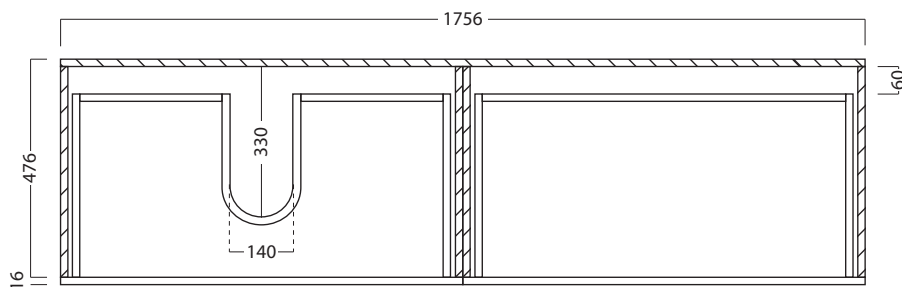

DESCRIPTION

Tablo 1800 Wall Hung Vanity - 2 Drawers, Side/Side, White / Timber Veneer

PRODUCT CODE

TB180D2 /
TB180D2TA

FEATURES

- Dimensions - W 1780mm x H 500mm x D 492mm
- Available painted White, in Timber Veneer*, or in your choice of paint colour.^
- The paint used on our products is polyurethane or UV based. It is five times harder and more durable than lacquer finishes.
- Timber veneer finishes are 100% natural, so each have variations in grain and colour. All come stained and sealed with a protective UV finish.
- Kordura tops available in Fine (12.6mm), Standard (25mm) or Deep (70mm) thickness, in White, or coloured Kordura tops.**
- Soft-close drawers.
- NZ-made cabinetry.
- Goes with most basins.

DESCRIPTION

Tablo 1800 Wall Hung Vanity - 2 Drawers, Side/Side, White / Timber Veneer

PRODUCT CODE

TB180D2 /
TB180D2TA

TECHNICAL DRAWINGS

Top

Kordura Top available in 3 thickness

Front

Side Section

Top Section of Drawer

NOTES

Drawing indicates the technical measurement only and is not a reflection of how the unit will look. Sizes are nominal only. All drawings in millimeters. Drawings not to scale.