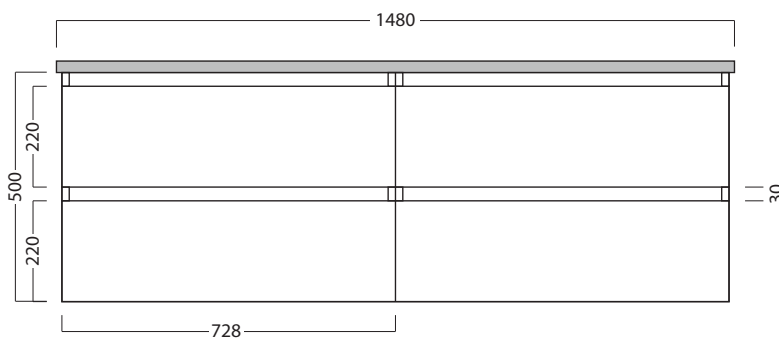

DESCRIPTION

Tablo 1500 Wall Hung Vanity - 4 Drawers, Double Bowl, White / Timber Veneer

PRODUCT CODE

TB150D4DB /
TB150D4DBTA

FEATURES

- Dimensions - W 1480mm x H 500mm x D 492mm
- Available painted White, in Timber Veneer*, or in your choice of paint colour.^
- The paint used on our products is polyurethane or UV based. It is five times harder and more durable than lacquer finishes.
- Timber veneer finishes are 100% natural, so each have variations in grain and colour. All come stained and sealed with a protective UV finish.
- Kordura tops available in Fine (12.6mm), Standard (25mm) or Deep (70mm) thickness, in White, or coloured Kordura tops.**
- Soft-close drawers.
- NZ-made cabinetry.
- Goes with most basins.

DESCRIPTION

Tablo 1500 Wall Hung Vanity - 4 Drawers, Double Bowl, White / Timber Veneer

PRODUCT CODE

TB150D4DB /
TB150D4DBTA

TECHNICAL DRAWINGS

Top

Kordura Top available in 3 thickness

Front

Side Section

Top Section of Drawer

NOTES

Drawing indicates the technical measurement only and is not a reflection of how the unit will look. Sizes are nominal only. All drawings in millimeters. Drawings not to scale.