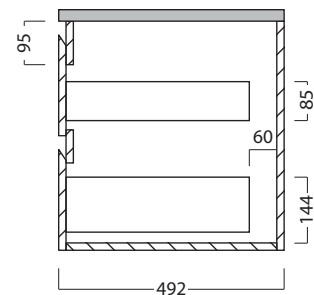

DESCRIPTION

Tablo 1500 Wall Hung Vanity - 4 Drawers, Double Bowl, White / Timber Veneer

PRODUCT CODE

TB150D4DB /
TB150D4DBTA

FEATURES

- Dimensions - W 1480mm x H 500mm x D 492mm
- Available painted White, in Timber Veneer*, or in your choice of paint colour.^
- The paint used on our products is polyurethane or UV based. It is five times harder and more durable than lacquer finishes.
- Timber veneer finishes are 100% natural, so each have variations in grain and colour. All come stained and sealed with a protective UV finish.
- Kordura tops available in Fine (12.6mm), Standard (25mm) or Deep (70mm) thickness, in White, or coloured Kordura tops.**
- Soft-close drawers.
- NZ-made cabinetry.
- Goes with most basins.

DESCRIPTION

Tablo 1500 Wall Hung Vanity - 4 Drawers, Double Bowl, White / Timber Veneer

PRODUCT CODE

TB150D4DB /
TB150D4DBTA

TECHNICAL DRAWINGS

Top

Kordura Top available in 3 thickness

Front

Side Section

Top Section of Drawer

NOTES

Drawing indicates the technical measurement only and is not a reflection of how the unit will look. Sizes are nominal only. All drawings in millimeters. Drawings not to scale.