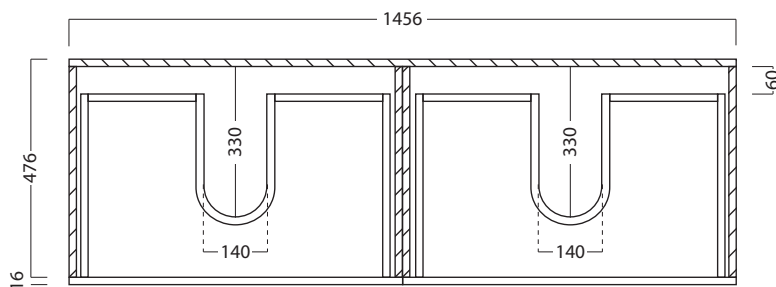

DESCRIPTION

Tablo 1500 Wall Hung Vanity - 4 Drawers, Double Bowl, White / Timber Veneer

PRODUCT CODE

TB150D4DB /
TB150D4DBTA

FEATURES

- Dimensions - W 1480mm x H 500mm x D 492mm
- Available painted White, in Timber Veneer*, or in your choice of paint colour.^
- The paint used on our products is polyurethane or UV based. It is five times harder and more durable than lacquer finishes.
- Timber veneer finishes are 100% natural, so each have variations in grain and colour. All come stained and sealed with a protective UV finish.
- Kordura tops available in Fine (12.6mm), Standard (25mm) or Deep (70mm) thickness, in White, or coloured Kordura tops.**
- Soft-close drawers.
- NZ-made cabinetry.
- Goes with most basins.

DESCRIPTION

Tablo 1500 Wall Hung Vanity - 4 Drawers, Double Bowl, White / Timber Veneer

PRODUCT CODE

TB150D4DB /
TB150D4DBTA

TECHNICAL DRAWINGS

Top

Kordura Top available in 3 thickness

Front

Side Section

Top Section of Drawer

NOTES

Drawing indicates the technical measurement only and is not a reflection of how the unit will look. Sizes are nominal only. All drawings in millimeters. Drawings not to scale.