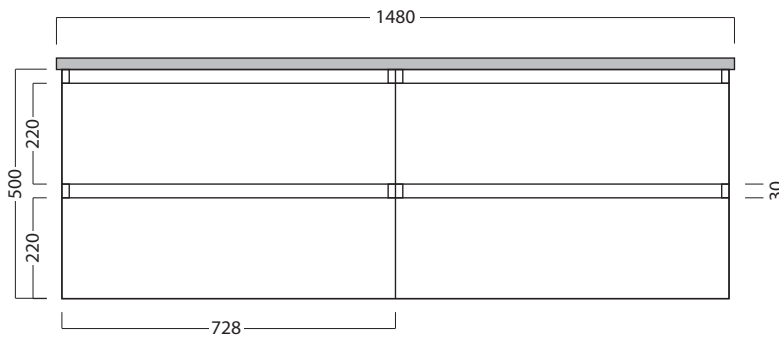

DESCRIPTION

Tablo 1500 Wall Hung Vanity - 4 Drawers, , White / Timber Veneer

PRODUCT CODE

TB150D4 /
TB150D4TA

FEATURES

- Dimensions - W 1480mm x H 500mm x D 492mm
- Available painted White, in Timber Veneer*, or in your choice of paint colour.^
- The paint used on our products is polyurethane or UV based. It is five times harder and more durable than lacquer finishes.
- Timber veneer finishes are 100% natural, so each have variations in grain and colour. All come stained and sealed with a protective UV finish.
- Kordura tops available in Fine (12.6mm), Standard (25mm) or Deep (70mm) thickness, in White, or coloured Kordura tops.**
- Soft-close drawers.
- NZ-made cabinetry.
- Goes with most basins.

DESCRIPTION

Tablo 1500 Wall Hung Vanity - 4 Drawers, , White / Timber Veneer

PRODUCT CODE

TB150D4 /
TB150D4TA

TECHNICAL DRAWINGS

Top

Kordura Top available in 3 thickness

Front

Side Section

Top Section of Drawer

NOTES

Drawing indicates the technical measurement only and is not a reflection of how the unit will look. Sizes are nominal only. All drawings in millimeters. Drawings not to scale.