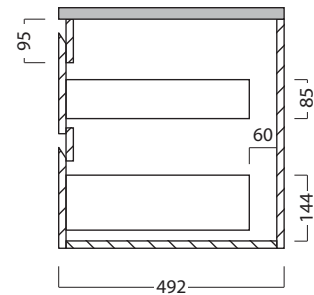

DESCRIPTION

Tablo 1500 Wall Hung Vanity - 4 Drawers, , White / Timber Veneer

PRODUCT CODE

TB150D4 /
TB150D4TA

FEATURES

- Dimensions - W 1480mm x H 500mm x D 492mm
- Available painted White, in Timber Veneer*, or in your choice of paint colour.^
- The paint used on our products is polyurethane or UV based. It is five times harder and more durable than lacquer finishes.
- Timber veneer finishes are 100% natural, so each have variations in grain and colour. All come stained and sealed with a protective UV finish.
- Kordura tops available in Fine (12.6mm), Standard (25mm) or Deep (70mm) thickness, in White, or coloured Kordura tops.**
- Soft-close drawers.
- NZ-made cabinetry.
- Goes with most basins.

DESCRIPTION

Tablo 1500 Wall Hung Vanity - 4 Drawers, , White / Timber Veneer

PRODUCT CODE

TB150D4 /
TB150D4TA

TECHNICAL DRAWINGS

Top

Kordura Top available in 3 thickness

Front

Side Section

Top Section of Drawer

NOTES

Drawing indicates the technical measurement only and is not a reflection of how the unit will look. Sizes are nominal only. All drawings in millimeters. Drawings not to scale.