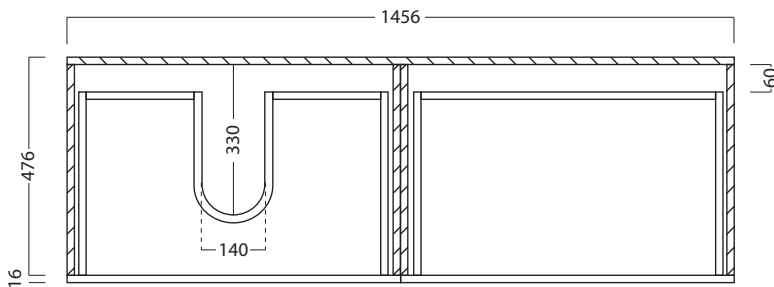

DESCRIPTION

Tablo 1500 Wall Hung Vanity - 4 Drawers, , White / Timber Veneer

PRODUCT CODE

TB150D4 /
TB150D4TA

TECHNICAL DRAWINGS

Top

Kordura Top available in 3 thickness

Front

Side Section

Top Section of Drawer

NOTES

Drawing indicates the technical measurement only and is not a reflection of how the unit will look. Sizes are nominal only. All drawings in millimeters. Drawings not to scale.