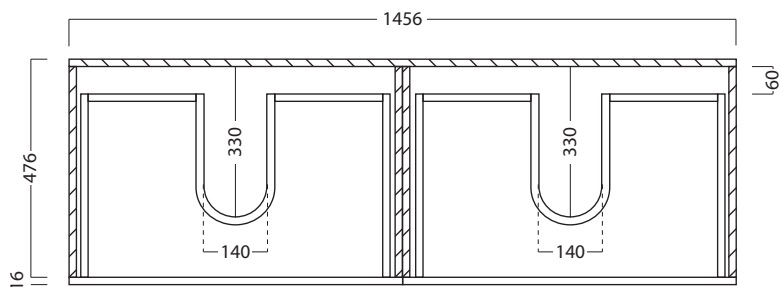

DESCRIPTION

Tablo 1500 Wall Hung Vanity - 2 Drawers, Side/Side, Double Bowl, White / Timber Veneer

PRODUCT CODE

TB150D2DB /
TB150D2DBTA

FEATURES

- Dimensions - W 1480mm x H 500mm x D 492mm
- Available painted White, in Timber Veneer*, or in your choice of paint colour.^
- The paint used on our products is polyurethane or UV based. It is five times harder and more durable than lacquer finishes.
- Timber veneer finishes are 100% natural, so each have variations in grain and colour. All come stained and sealed with a protective UV finish.
- Kordura tops available in Fine (12.6mm), Standard (25mm) or Deep (70mm) thickness, in White, or coloured Kordura tops.**
- Soft-close drawers.
- NZ-made cabinetry.
- Goes with most basins.

DESCRIPTION

Tablo 1500 Wall Hung Vanity - 2 Drawers, Side/Side, Double Bowl, White / Timber Veneer

PRODUCT CODE

TB150D2DB /
TB150D2DBTA

TECHNICAL DRAWINGS

Top

Kordura Top available in 3 thickness

Front

Side Section

Top Section of Drawer

NOTES

Drawing indicates the technical measurement only and is not a reflection of how the unit will look. Sizes are nominal only. All drawings in millimeters. Drawings not to scale.