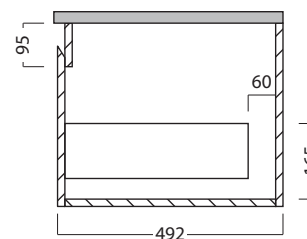

DESCRIPTION

Tablo 1500 Wall Hung Vanity - 2 Drawers, Side/Side, Double Bowl, White / Timber Veneer

PRODUCT CODE

TB150D2DB /
TB150D2DBTA

FEATURES

- Dimensions - W 1480mm x H 500mm x D 492mm
- Available painted White, in Timber Veneer*, or in your choice of paint colour.^
- The paint used on our products is polyurethane or UV based. It is five times harder and more durable than lacquer finishes.
- Timber veneer finishes are 100% natural, so each have variations in grain and colour. All come stained and sealed with a protective UV finish.
- Kordura tops available in Fine (12.6mm), Standard (25mm) or Deep (70mm) thickness, in White, or coloured Kordura tops.**
- Soft-close drawers.
- NZ-made cabinetry.
- Goes with most basins.

DESCRIPTION

Tablo 1500 Wall Hung Vanity - 2 Drawers, Side/Side, Double Bowl, White / Timber Veneer

PRODUCT CODE

TB150D2DB /
TB150D2DBTA

TECHNICAL DRAWINGS

Top

Kordura Top available in 3 thickness

Front

Side Section

Top Section of Drawer

NOTES

Drawing indicates the technical measurement only and is not a reflection of how the unit will look. Sizes are nominal only. All drawings in millimeters. Drawings not to scale.