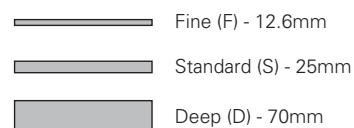

DESCRIPTION

Tablo 1500 Wall Hung Vanity - 2 Drawers, Side/Side, Double Bowl, White / Timber Veneer

PRODUCT CODE

TB150D2DB /
TB150D2DBTA

FEATURES

- Dimensions - W 1480mm x H 500mm x D 492mm
- Available painted White, in Timber Veneer*, or in your choice of paint colour.^
- The paint used on our products is polyurethane or UV based. It is five times harder and more durable than lacquer finishes.
- Timber veneer finishes are 100% natural, so each have variations in grain and colour. All come stained and sealed with a protective UV finish.
- Kordura tops available in Fine (12.6mm), Standard (25mm) or Deep (70mm) thickness, in White, or coloured Kordura tops.**
- Soft-close drawers.
- NZ-made cabinetry.
- Goes with most basins.

Black Granite

NOTES

Please see following page for technical drawings.

*Non-stock item. **15% surcharge applies for coloured Kordura tops. ^15% surcharge applies for custom paint colour, 25% for metallic and black gloss. 50/50 custom paint colour with timber veneer also available (side-by-side) upon request. Tapholes do not come pre-drilled – this is the responsibility of the installer, and can be cut with a hole saw, jigsaw or router.

DESCRIPTION

Tablo 1500 Wall Hung Vanity - 2 Drawers, Side/Side, Double Bowl, White / Timber Veneer

PRODUCT CODE

TB150D2DB /
TB150D2DBTA

TECHNICAL DRAWINGS

Top

Kordura Top available in 3 thickness

Front

Side Section

Top Section of Drawer

NOTES

Drawing indicates the technical measurement only and is not a reflection of how the unit will look. Sizes are nominal only. All drawings in millimeters. Drawings not to scale.