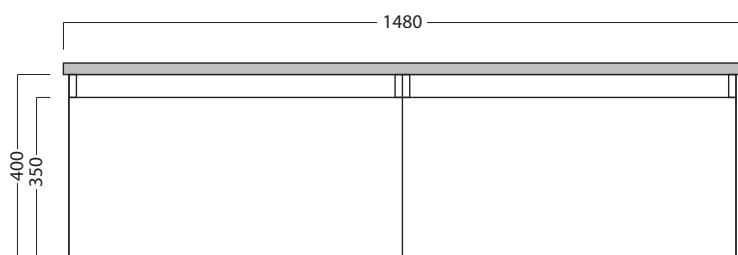

DESCRIPTION

Tablo 1500 Wall Hung Vanity - 2 Drawers, Side/Side, Double Bowl, White / Timber Veneer

PRODUCT CODE

TB150D2DB /
TB150D2DBTA

TECHNICAL DRAWINGS

Top

Kordura Top available in 3 thickness

Front

Side Section

Top Section of Drawer

NOTES

Drawing indicates the technical measurement only and is not a reflection of how the unit will look. Sizes are nominal only. All drawings in millimeters. Drawings not to scale.