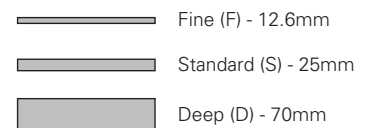

DESCRIPTION

Tablo 1500 Wall Hung Vanity - 2 Drawers, Side/Side, White / Timber Veneer

PRODUCT CODE

TB150D2 /
TB150D2TA

FEATURES

- Dimensions - W 1480mm x H 500mm x D 492mm
- Available painted White, in Timber Veneer*, or in your choice of paint colour.^
- The paint used on our products is polyurethane or UV based. It is five times harder and more durable than lacquer finishes.
- Timber veneer finishes are 100% natural, so each have variations in grain and colour. All come stained and sealed with a protective UV finish.
- Kordura tops available in Fine (12.6mm), Standard (25mm) or Deep (70mm) thickness, in White, or coloured Kordura tops.**
- Soft-close drawers.
- NZ-made cabinetry.
- Goes with most basins.

Black Granite

NOTES

Please see following page for technical drawings.

*Non-stock item. **15% surcharge applies for coloured Kordura tops. ^15% surcharge applies for custom paint colour, 25% for metallic and black gloss. 50/50 custom paint colour with timber veneer also available (side-by-side) upon request. Tapholes do not come pre-drilled – this is the responsibility of the installer, and can be cut with a hole saw, jigsaw or router.

DESCRIPTION

Tablo 1500 Wall Hung Vanity - 2 Drawers, Side/Side, White / Timber Veneer

PRODUCT CODE

TB150D2 /
TB150D2TA

TECHNICAL DRAWINGS

Top

Kordura Top available in 3 thickness

Front

Side Section

Top Section of Drawer

NOTES

Drawing indicates the technical measurement only and is not a reflection of how the unit will look. Sizes are nominal only. All drawings in millimeters. Drawings not to scale.