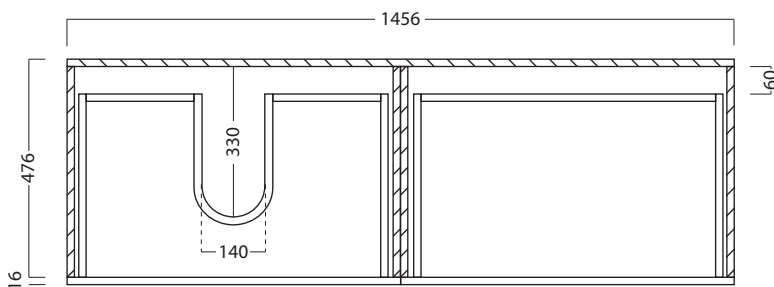

DESCRIPTION

Tablo 1500 Wall Hung Vanity - 2 Drawers, Side/Side, White / Timber Veneer

PRODUCT CODE

TB150D2 /
TB150D2TA

FEATURES

- Dimensions - W 1480mm x H 500mm x D 492mm
- Available painted White, in Timber Veneer*, or in your choice of paint colour.^
- The paint used on our products is polyurethane or UV based. It is five times harder and more durable than lacquer finishes.
- Timber veneer finishes are 100% natural, so each have variations in grain and colour. All come stained and sealed with a protective UV finish.
- Kordura tops available in Fine (12.6mm), Standard (25mm) or Deep (70mm) thickness, in White, or coloured Kordura tops.**
- Soft-close drawers.
- NZ-made cabinetry.
- Goes with most basins.

DESCRIPTION

Tablo 1500 Wall Hung Vanity - 2 Drawers, Side/Side, White / Timber Veneer

PRODUCT CODE

TB150D2 /
TB150D2TA

TECHNICAL DRAWINGS

Top

Kordura Top available in 3 thickness

Front

Side Section

Top Section of Drawer

NOTES

Drawing indicates the technical measurement only and is not a reflection of how the unit will look. Sizes are nominal only. All drawings in millimeters. Drawings not to scale.