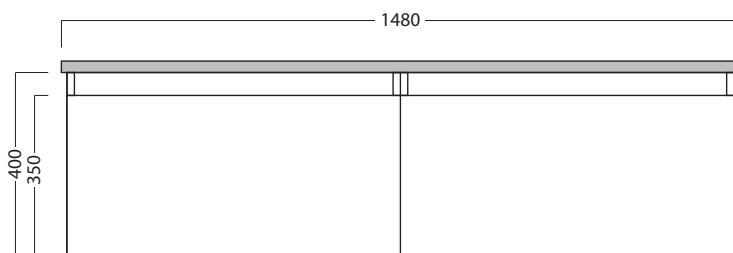

DESCRIPTION

Tablo 1500 Wall Hung Vanity - 2 Drawers, Side/Side, White / Timber Veneer

PRODUCT CODE

TB150D2 /
TB150D2TA

TECHNICAL DRAWINGS

Top

Kordura Top available in 3 thickness

Front

Side Section

Top Section of Drawer

NOTES

Drawing indicates the technical measurement only and is not a reflection of how the unit will look. Sizes are nominal only. All drawings in millimeters. Drawings not to scale.