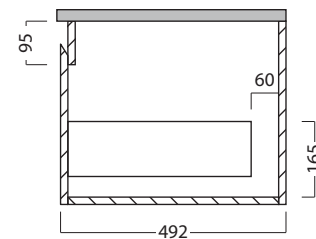

DESCRIPTION

Tablo 1500 Wall Hung Vanity - 2 Drawers, Side/Side, White / Timber Veneer

PRODUCT CODE

TB150D2 /
TB150D2TA

FEATURES

- Dimensions - W 1480mm x H 500mm x D 492mm
- Available painted White, in Timber Veneer*, or in your choice of paint colour.^
- The paint used on our products is polyurethane or UV based. It is five times harder and more durable than lacquer finishes.
- Timber veneer finishes are 100% natural, so each have variations in grain and colour. All come stained and sealed with a protective UV finish.
- Kordura tops available in Fine (12.6mm), Standard (25mm) or Deep (70mm) thickness, in White, or coloured Kordura tops.**
- Soft-close drawers.
- NZ-made cabinetry.
- Goes with most basins.

DESCRIPTION

Tablo 1500 Wall Hung Vanity - 2 Drawers, Side/Side, White / Timber Veneer

PRODUCT CODE

TB150D2 /
TB150D2TA

TECHNICAL DRAWINGS

Top

Kordura Top available in 3 thickness

Front

Side Section

Top Section of Drawer

NOTES

Drawing indicates the technical measurement only and is not a reflection of how the unit will look. Sizes are nominal only. All drawings in millimeters. Drawings not to scale.