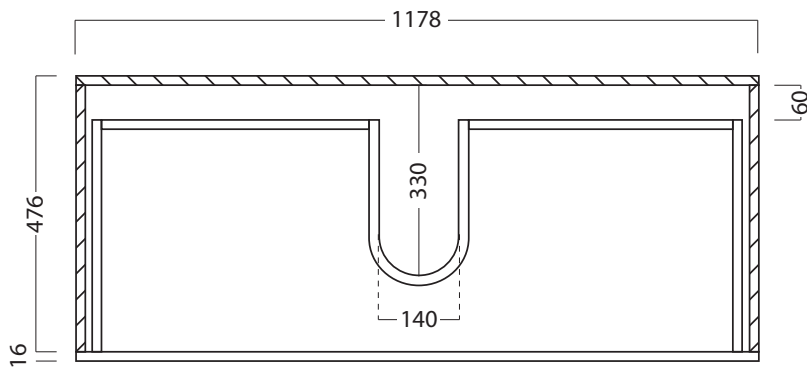

DESCRIPTION

Tablo 1200 Wall Hung Vanity - 2 Drawers, Top/Bottom, White / Timber Veneer

PRODUCT CODE

TB120D2 /
TB120D2TA

FEATURES

- Dimensions - W 1200mm x H 500mm x D 492mm
- Available painted White, in Timber Veneer*, or in your choice of paint colour.^
- The paint used on our products is polyurethane or UV based. It is five times harder and more durable than lacquer finishes.
- Timber veneer finishes are 100% natural, so each have variations in grain and colour. All come stained and sealed with a protective UV finish.
- Kordura tops available in Fine (12.6mm), Standard (25mm) or Deep (70mm) thickness, in White, or coloured Kordura tops.**
- Soft-close drawers.
- NZ-made cabinetry.
- Goes with most basins.

DESCRIPTION

Tablo 1200 Wall Hung Vanity - 2 Drawers, Top/Bottom, White / Timber Veneer

PRODUCT CODE

TB120D2 /
TB120D2TA

TECHNICAL DRAWINGS

Top

Kordura Top available in 3 thickness

Front

Side Section

Top Section of Drawer

NOTES

Drawing indicates the technical measurement only and is not a reflection of how the unit will look. Sizes are nominal only. All drawings in millimeters. Drawings not to scale.