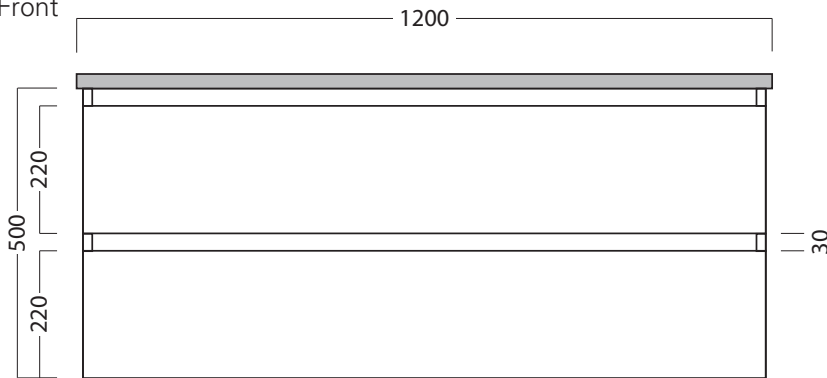

DESCRIPTION

Tablo 1200 Wall Hung Vanity - 2 Drawers, Top/Bottom, White / Timber Veneer

PRODUCT CODE

TB120D2 /
TB120D2TA

FEATURES

- Dimensions - W 1200mm x H 500mm x D 492mm
- Available painted White, in Timber Veneer*, or in your choice of paint colour.^
- The paint used on our products is polyurethane or UV based. It is five times harder and more durable than lacquer finishes.
- Timber veneer finishes are 100% natural, so each have variations in grain and colour. All come stained and sealed with a protective UV finish.
- Kordura tops available in Fine (12.6mm), Standard (25mm) or Deep (70mm) thickness, in White, or coloured Kordura tops.**
- Soft-close drawers.
- NZ-made cabinetry.
- Goes with most basins.

DESCRIPTION

Tablo 1200 Wall Hung Vanity - 2 Drawers, Top/Bottom, White / Timber Veneer

PRODUCT CODE

TB120D2 /
TB120D2TA

TECHNICAL DRAWINGS

Top

Kordura Top available in 3 thickness

Front

Side Section

Top Section of Drawer

NOTES

Drawing indicates the technical measurement only and is not a reflection of how the unit will look. Sizes are nominal only. All drawings in millimeters. Drawings not to scale.