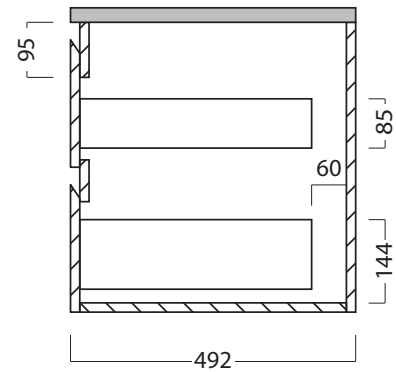

DESCRIPTION

Tablo 1200 Wall Hung Vanity - 2 Drawers, Top/Bottom, White / Timber Veneer

PRODUCT CODE

TB120D2 /
TB120D2TA

FEATURES

- Dimensions - W 1200mm x H 500mm x D 492mm
- Available painted White, in Timber Veneer*, or in your choice of paint colour.^
- The paint used on our products is polyurethane or UV based. It is five times harder and more durable than lacquer finishes.
- Timber veneer finishes are 100% natural, so each have variations in grain and colour. All come stained and sealed with a protective UV finish.
- Kordura tops available in Fine (12.6mm), Standard (25mm) or Deep (70mm) thickness, in White, or coloured Kordura tops.**
- Soft-close drawers.
- NZ-made cabinetry.
- Goes with most basins.

DESCRIPTION

Tablo 1200 Wall Hung Vanity - 2 Drawers, Top/Bottom, White / Timber Veneer

PRODUCT CODE

TB120D2 /
TB120D2TA

TECHNICAL DRAWINGS

Top

Kordura Top available in 3 thickness

Front

Side Section

Top Section of Drawer

NOTES

Drawing indicates the technical measurement only and is not a reflection of how the unit will look. Sizes are nominal only. All drawings in millimeters. Drawings not to scale.