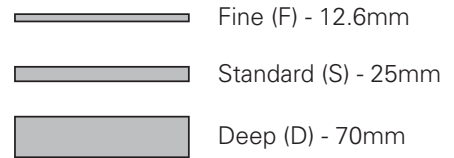

DESCRIPTION

Tablo 1200 Wall Hung Vanity - 2 Drawers, Top/Bottom, White / Timber Veneer

PRODUCT CODE

TB120D2 /
TB120D2TA

FEATURES

- Dimensions - W 1200mm x H 500mm x D 492mm
- Available painted White, in Timber Veneer*, or in your choice of paint colour.^
- The paint used on our products is polyurethane or UV based. It is five times harder and more durable than lacquer finishes.
- Timber veneer finishes are 100% natural, so each have variations in grain and colour. All come stained and sealed with a protective UV finish.
- Kordura tops available in Fine (12.6mm), Standard (25mm) or Deep (70mm) thickness, in White, or coloured Kordura tops.**
- Soft-close drawers.
- NZ-made cabinetry.
- Goes with most basins.

DESCRIPTION

Tablo 1200 Wall Hung Vanity - 2 Drawers, Top/Bottom, White / Timber Veneer

PRODUCT CODE

TB120D2 /
TB120D2TA

TECHNICAL DRAWINGS

Top

Kordura Top available in 3 thickness

Front

Side Section

Top Section of Drawer

NOTES

Drawing indicates the technical measurement only and is not a reflection of how the unit will look. Sizes are nominal only. All drawings in millimeters. Drawings not to scale.