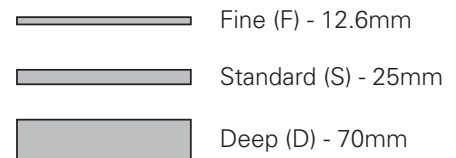

## TECHNICAL DRAWINGS

Top

Kordura Top available in 3 thickness

Front

Side Section

Top Section of Drawer