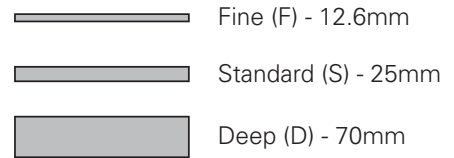

## TECHNICAL DRAWINGS

Top

Kordura Top available in 3 thickness

Front

Side Section

Top Section of Drawer