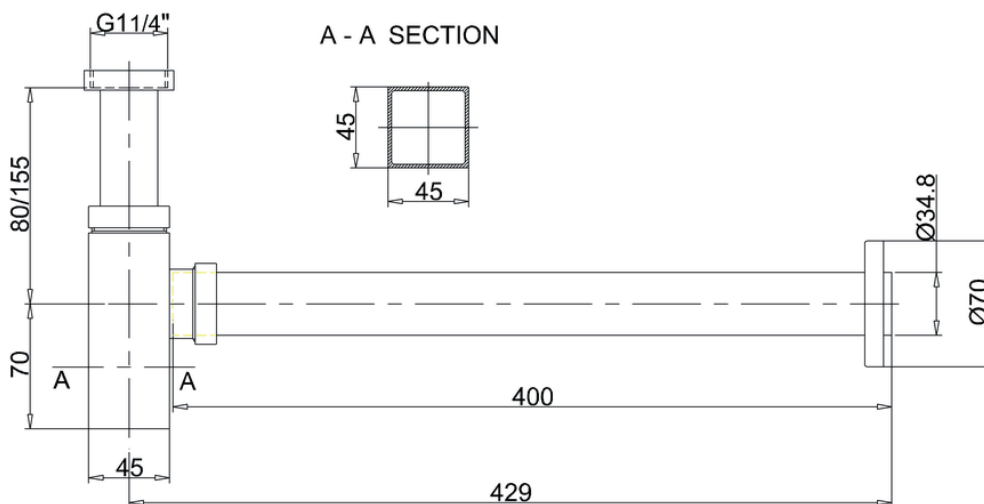

SQUARE BASIN BOTTLE TRAP /

vcloc

DESCRIPTION

Square Basin Bottle Trap in Polished Chrome

PRODUCT CODE

TH0404

FEATURES

- Dimensions - 405 x 150 x 60 = 0.0036 m³
- Bottle trap - Polished chrome finish.
- Bottle trap composition - Brass.
- Nett weight - 0.94kg.
- WRAS Not Applicable.
- Chrome plated to EN248:2002.
- Pipe length can be cut to size on site.

TECHNICAL DRAWINGS

NOTES

See our website for product prices. Drawing indicates the technical measurement only and is not a reflection of how the product will look. Sizes are nominal only. All drawings in millimeters. Drawings not to scale. August 2022.