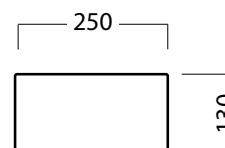

DESCRIPTION

Soho 500 – Basin, Left- / Right-hand Taphole (No Overflow)

PRODUCT CODE

40501100014

FEATURES

- Dimensions - W 500mm x H 130mm x D 250 mm
- A thick rim top with a smooth curve wheel shape basin that ensures the water flow smoothly to the waste.
- Ceramic Basin
- Available the top itself or with 2 doors wall-hung vanity (SOHOWH).
- Top supplied with variable fixing holes and glazed on all sides, to allow the basin to have a left or right taphole. The fixing holes are easily punched out where marked as required with nail punch or similar.

TECHNICAL DRAWINGS

Top

Front

Side Section

NOTES

Tapholes do not come pre-drilled – this is the responsibility of the installer, and can be cut with a hole saw, jigsaw or router.