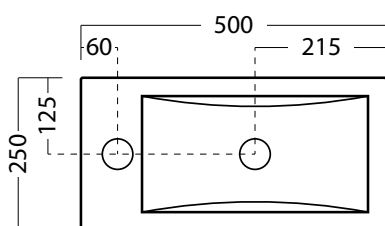

TECHNICAL DRAWINGS

Top

Front