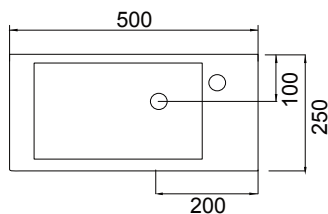

Mini Soft

vcbc

DESCRIPTION

Soft Mini 500 Wall-Hung Vanity, 1 Door, White / Melamine

PRODUCT CODE

FTMINIWH / M

FEATURES

- Dimensions - W 500 x H 468 x D 250mm
- Available in White paint (Gloss) or Melamine*
- The paint used on our products is polyurethane or UV based. It is five times harder and more durable than lacquer finishes.
- Timber Effect Melamine: Our wood grain melamine is a low-pressure laminate.
- Ceramic basin with overflow from Europe, NZ-made cabinetry.
- Soft-close door with handleless design. Left or right opening available (must specify which side when ordering)
- Includes Fischer fixing bolt set – basin must be secured to the wall.

Hickory Walnut

Black Forest

Charred Oak

TECHNICAL DRAWINGS

Top

Back of Basin

Front

Side Section

NOTES

• *Made to order in NZ • Must use bottle traps to ensure doors open, we recommend 40551-32 bottle trap. • Please use a contoured waste with all china basins, we recommend A27, PUW68R or FT41045 wastes. • Tapware & accessories not included • Drawing indicates technical measurement only and is not a reflection of how the product will look. Sizes nominal only. Drawings in millimetres. Not to scale. Feb 2020.