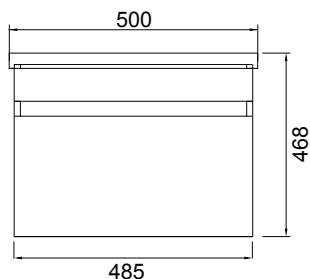

Mini Soft

vcbc

DESCRIPTION

Soft Mini 500 Wall-Hung Vanity, 1 Door, White / Melamine

PRODUCT CODE

FTMINIWH / M

FEATURES

- Dimensions - W 500 x H 468 x D 250mm
- Available in White paint (Gloss) or Melamine*
- The paint used on our products is polyurethane or UV based. It is five times harder and more durable than lacquer finishes.
- Timber Effect Melamine: Our wood grain melamine is a low-pressure laminate.
- Ceramic basin with overflow from Europe, NZ-made cabinetry.
- Soft-close door with handleless design. Left or right opening available (must specify which side when ordering)
- Includes Fischer fixing bolt set – basin must be secured to the wall.

Hickory Walnut

Black Forest

Charred Oak

TECHNICAL DRAWINGS

Top

Back of Basin

Front

Side Section

NOTES

• *Made to order in NZ • Must use bottle traps to ensure doors open, we recommend 40551-32 bottle trap. • Please use a contoured waste with all china basins, we recommend A27, PUW68R or FT41045 wastes. • Tapware & accessories not included • Drawing indicates technical measurement only and is not a reflection of how the product will look. Sizes nominal only. Drawings in millimetres. Not to scale. Feb 2020.