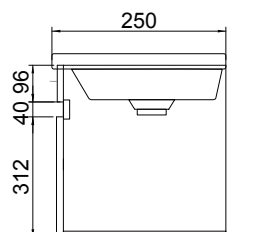

Mini Soft

vcbc

DESCRIPTION

Soft Mini 500 Wall-Hung Vanity, 1 Door, White / Melamine

PRODUCT CODE

FTMINIWH / M

FEATURES

- Dimensions - W 500 x H 468 x D 250mm
- Available in White paint (Gloss) or Melamine*
- The paint used on our products is polyurethane or UV based. It is five times harder and more durable than lacquer finishes.
- Timber Effect Melamine: Our wood grain melamine is a low-pressure laminate.
- Ceramic basin with overflow from Europe, NZ-made cabinetry.
- Soft-close door with handleless design. Left or right opening available (must specify which side when ordering)
- Includes Fischer fixing bolt set – basin must be secured to the wall.

Hickory Walnut

Black Forest

Charred Oak

TECHNICAL DRAWINGS

Top

Back of Basin

Front

Side Section

NOTES

• *Made to order in NZ • Must use bottle traps to ensure doors open, we recommend 40551-32 bottle trap. • Please use a contoured waste with all china basins, we recommend A27, PUW68R or FT41045 wastes. • Tapware & accessories not included • Drawing indicates technical measurement only and is not a reflection of how the product will look. Sizes nominal only. Drawings in millimetres. Not to scale. Feb 2020.