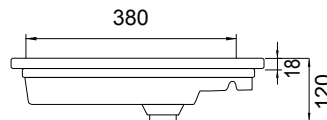

Mini Soft

vcbc

DESCRIPTION

Soft Mini 500 Wall-Hung Vanity, 1 Door, White / Melamine

PRODUCT CODE

FTMINIWH / M

FEATURES

- Dimensions - W 500 x H 468 x D 250mm
- Available in White paint (Gloss) or Melamine*
- The paint used on our products is polyurethane or UV based. It is five times harder and more durable than lacquer finishes.
- Timber Effect Melamine: Our wood grain melamine is a low-pressure laminate.
- Ceramic basin with overflow from Europe, NZ-made cabinetry.
- Soft-close door with handleless design. Left or right opening available (must specify which side when ordering)
- Includes Fischer fixing bolt set – basin must be secured to the wall.

Hickory Walnut

Black Forest

Charred Oak

TECHNICAL DRAWINGS

Top

Back of Basin

Front

Side Section

NOTES

• *Made to order in NZ • Must use bottle traps to ensure doors open, we recommend 40551-32 bottle trap. • Please use a contoured waste with all china basins, we recommend A27, PUW68R or FT41045 wastes. • Tapware & accessories not included • Drawing indicates technical measurement only and is not a reflection of how the product will look. Sizes nominal only. Drawings in millimetres. Not to scale. Feb 2020.