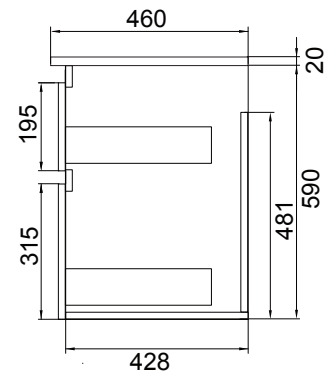

Soft Solid Surface /

DESCRIPTION

Soft Solid-Surface 900, 2 Drawer Wall-Hung Vanity + 400 Open Shelf Module

PRODUCT CODE

FT90D2WHSS40MS

Top

Front

Side Section