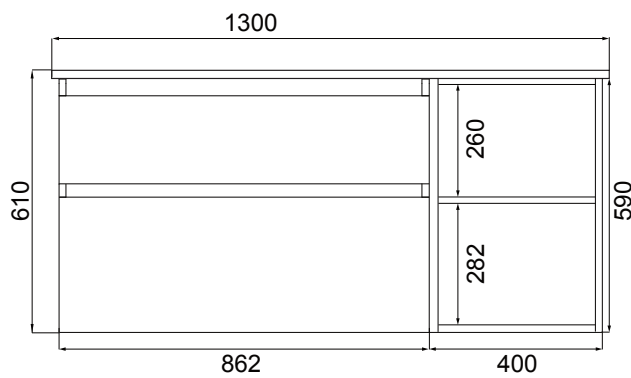

Soft Solid Surface /

DESCRIPTION

Soft Solid-Surface 900, 2 Drawer Wall-Hung Vanity + 400 Open Shelf Module

PRODUCT CODE

FT90D2WHSS40MS

FEATURES

- Dimensions 1300 (W) x 610 (H) x 460 (D)
- Available in White Paint or Timber Effect Melamine finishes.
- White Paint - The paint used on our products is polyurethane or UV based. It is five times harder and more durable than lacquer finishes.
- Timber Effect Melamine - Our wood grain melamine is a low-pressure laminate.
- NZ-made cabinetry with soft-close drawer/s with handle-less design.
- Deeper bottom drawers for more convenient storage.
- Available with either melamine match, white paint match, silver aluminium or black aluminium rail/s.
- Solid White 20mm Kordura top.
- Pair with one of our Kordura (Mini Moon, Moon or Paula) or Ceramic (Sleek - Rectangle, Round or Square) counter top basins.

Soft Solid Surface /

DESCRIPTION

Soft Solid-Surface 900, 2 Drawer Wall-Hung Vanity + 400 Open Shelf Module

PRODUCT CODE

FT90D2WHSS40MS

Top

Front

Side Section