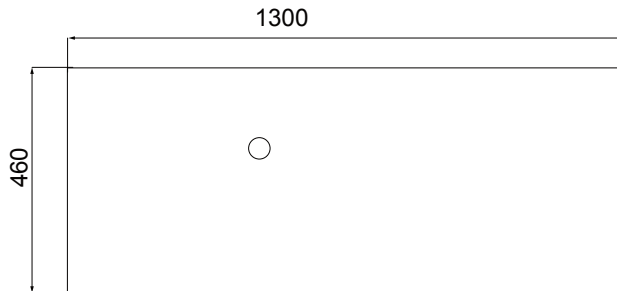

Soft Solid Surface /

DESCRIPTION

Soft Solid-Surface 900, 2 Drawer Wall-Hung Vanity + 400 Open Shelf Module

PRODUCT CODE

FT90D2WHSS40MS

Top

Front

Side Section