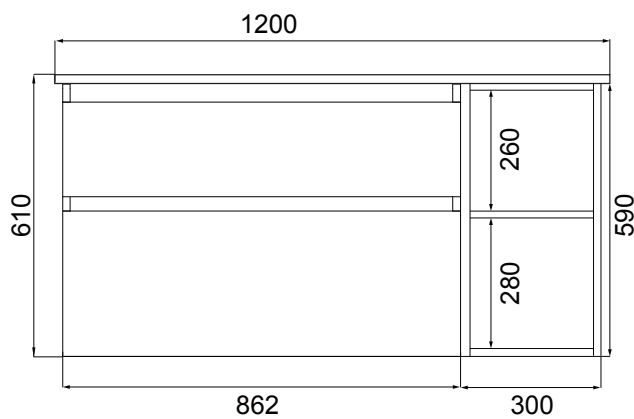

Soft Solid Surface /

vcbc

DESCRIPTION

Soft Solid-Surface 900, 2 Drawer Wall-Hung Vanity + 300 Open Shelf Module

PRODUCT CODE

FT90D2WHSS30MS

FEATURES

- Dimensions 1200 (W) x 610 (H) x 460 (D)
- Available in White Paint or Timber Effect Melamine finishes.
- White Paint - The paint used on our products is polyurethane or UV based. It is five times harder and more durable than lacquer finishes.
- Timber Effect Melamine - Our wood grain melamine is a low-pressure laminate.
- NZ-made cabinetry with soft-close drawer/s with handle-less design.
- Deeper bottom drawers for more convenient storage.
- Available with either melamine match, white paint match, silver aluminium or black aluminium rail/s.
- Solid White 20mm Kordura top.
- Pair with one of our Kordura (Mini Moon, Moon or Paula) or Ceramic (Sleek - Rectangle, Round or Square) counter top basins.

Soft Solid Surface /

vcbc

DESCRIPTION

Soft Solid-Surface 900, 2 Drawer Wall-Hung Vanity + 300 Open Shelf Module

PRODUCT CODE

FT90D2WHSS30MS

Top

Front

Side Section

Top Section