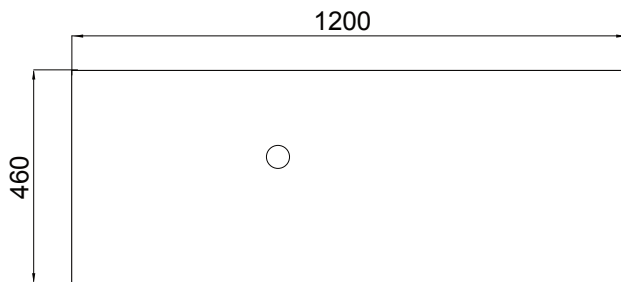

Soft Solid Surface /

vcbc

DESCRIPTION

Soft Solid-Surface 900, 2 Drawer Wall-Hung Vanity + 300 Open Shelf Module

PRODUCT CODE

FT90D2WHSS30MS

Top

Front

Side Section

Top Section