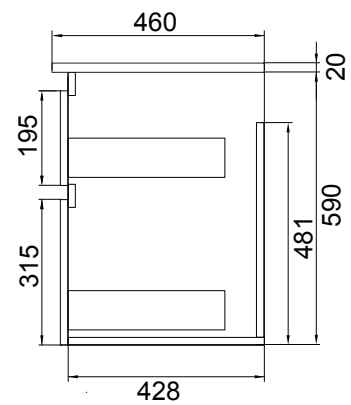

Soft Solid Surface /

vcbc

DESCRIPTION

Soft Solid-Surface 900, 2 Drawer Wall-Hung Vanity + 300 Open Shelf Module

PRODUCT CODE

FT90D2WHSS30MS

FEATURES

- Dimensions 1200 (W) x 610 (H) x 460 (D)
- Available in White Paint or Timber Effect Melamine finishes.
- White Paint - The paint used on our products is polyurethane or UV based. It is five times harder and more durable than lacquer finishes.
- Timber Effect Melamine - Our wood grain melamine is a low-pressure laminate.
- NZ-made cabinetry with soft-close drawer/s with handle-less design.
- Deeper bottom drawers for more convenient storage.
- Available with either melamine match, white paint match, silver aluminium or black aluminium rail/s.
- Solid White 20mm Kordura top.
- Pair with one of our Kordura (Mini Moon, Moon or Paula) or Ceramic (Sleek - Rectangle, Round or Square) counter top basins.

Side Section

Top Section