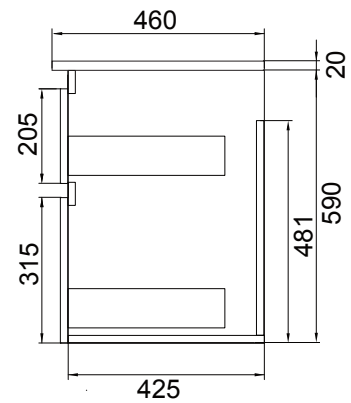

Side Section