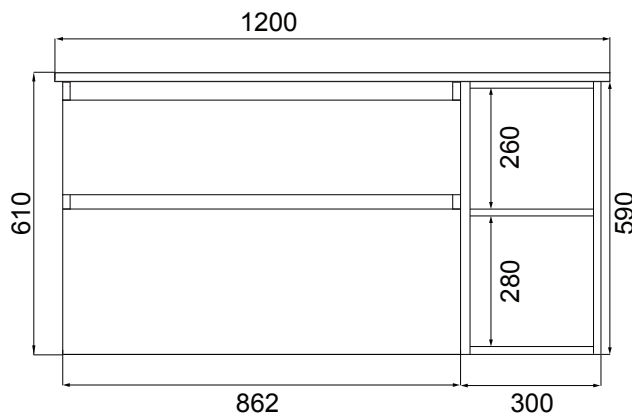

Soft Solid Surface /

vc|bc

DESCRIPTION

Soft Solid-Surface 900, 2 Drawer Wall-Hung Vanity + 300 Open Shelf Module

PRODUCT CODE

FT90D2WHSS30MS

FEATURES

- Dimensions 1200 (W) x 610 (H) x 460 (D)
- Available in White Paint or Timber Effect Melamine finishes.
- White Paint - The paint used on our products is polyurethane or UV based. It is five times harder and more durable than lacquer finishes.
- Timber Effect Melamine - Our wood grain melamine is a low-pressure laminate.
- NZ-made cabinetry with soft-close drawer/s with handle-less design.
- Deeper bottom drawers for more convenient storage.
- Available with either melamine match, white paint match, silver aluminium or black aluminium rail/s.
- Solid White 20mm Kordura top.
- Pair with one of our Kordura (Mini Moon, Moon or Paula) or Ceramic (Sleek - Rectangle, Round or Square) counter top basins.

Soft Solid Surface /

DESCRIPTION

Soft Solid-Surface 900, 2 Drawer Wall-Hung Vanity + 300 Open Shelf Module

PRODUCT CODE

FT90D2WHSS30MS

Top

Front

Side Section