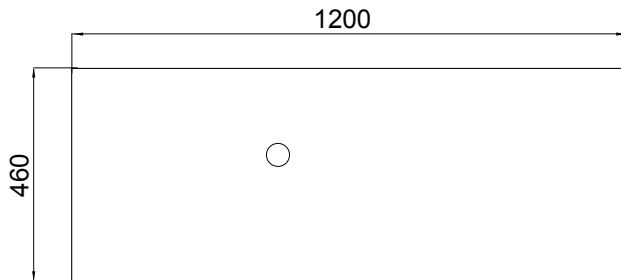

Soft Solid Surface /

vc|bc

DESCRIPTION

Soft Solid-Surface 900, 2 Drawer Wall-Hung Vanity + 300 Open Shelf Module

PRODUCT CODE

FT90D2WHSS30MS

FEATURES

- Dimensions 1200 (W) x 610 (H) x 460 (D)
- Available in White Paint or Timber Effect Melamine finishes.
- White Paint - The paint used on our products is polyurethane or UV based. It is five times harder and more durable than lacquer finishes.
- Timber Effect Melamine - Our wood grain melamine is a low-pressure laminate.
- NZ-made cabinetry with soft-close drawer/s with handle-less design.
- Deeper bottom drawers for more convenient storage.
- Available with either melamine match, white paint match, silver aluminium or black aluminium rail/s.
- Solid White 20mm Kordura top.
- Pair with one of our Kordura (Mini Moon, Moon or Paula) or Ceramic (Sleek - Rectangle, Round or Square) counter top basins.

Soft Solid Surface /

DESCRIPTION

Soft Solid-Surface 900, 2 Drawer Wall-Hung Vanity + 300 Open Shelf Module

PRODUCT CODE

FT90D2WHSS30MS

Top

Front

Side Section