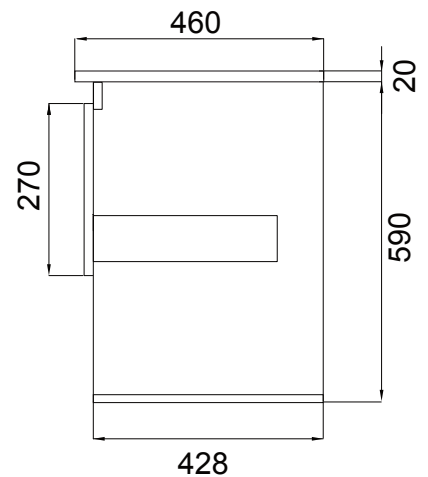

Soft Solid Surface /

vcbbc

DESCRIPTION

Soft Solid-Surface 800, 1 Drawer, 1 Open Shelf Wall-Hung Vanity + 400 Open Shelf Module

PRODUCT CODE

FT80DOSWHSS40MS

FEATURES

- Dimensions 1200 (W) x 610 (H) x 460 (D)
- Available in White Paint or Timber Effect Melamine finishes.
- White Paint - The paint used on our products is polyurethane or UV based. It is five times harder and more durable than lacquer finishes.
- Timber Effect Melamine - Our wood grain melamine is a low-pressure laminate.
- NZ-made cabinetry with soft-close drawer/s with handle-less design.
- Deeper bottom drawers for more convenient storage.
- Available with either melamine match, white paint match, silver aluminium or Black aluminium rail/s.
- Solid White 20mm Kordura top.
- Pair with one of our Kordura (Mini Moon, Moon or Paula) or Ceramic (Sleek - Rectangle, Round or Square) counter top basins.

See our website for product prices. Drawing indicates the technical measurement only and is not a reflection of how the product will look. Sizes are nominal only. All drawings in millimeters. Drawings not to scale. September 2021.

PRODUCT CODE

FT80DOSWHSS40MS

Top

Front

Side Section

Top Section

NOTES

Drawing indicates the technical measurement only and is not a reflection of how the unit will look. Sizes are nominal only. All drawings in millimeters. Drawings not to scale. September 2021.