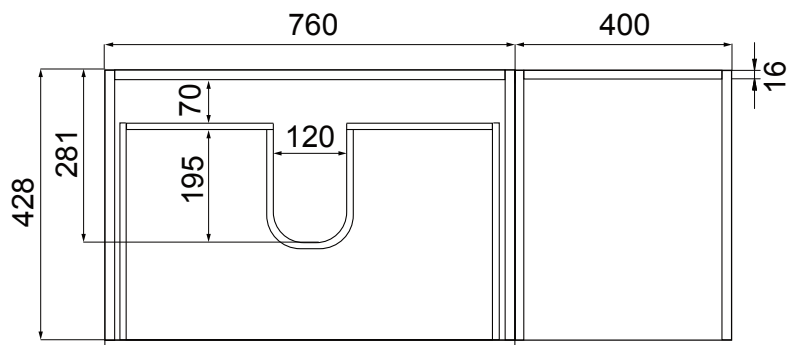

See our website for product prices. Drawing indicates the technical measurement only and is not a reflection of how the product will look. Sizes are nominal only. All drawings in millimeters. Drawings not to scale. September 2021.

PRODUCT CODE

FT80DOSWHSS40MS

Top

Front

Side Section

Top Section

NOTES

Drawing indicates the technical measurement only and is not a reflection of how the unit will look. Sizes are nominal only. All drawings in millimeters. Drawings not to scale. September 2021.