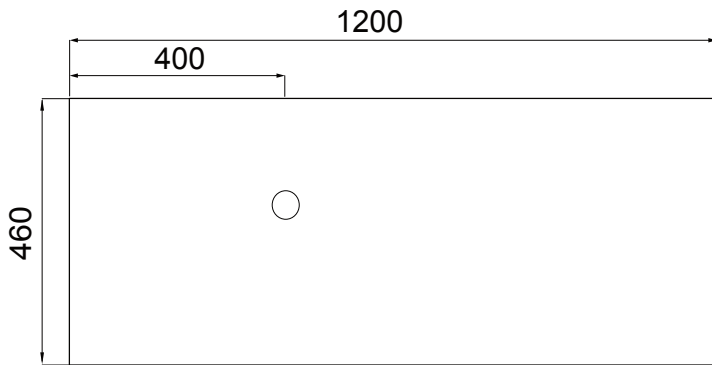

PRODUCT CODE

FT80DOSWHSS40MS

Top

Front

Side Section

Top Section

NOTES

Drawing indicates the technical measurement only and is not a reflection of how the unit will look. Sizes are nominal only. All drawings in millimeters. Drawings not to scale. September 2021.