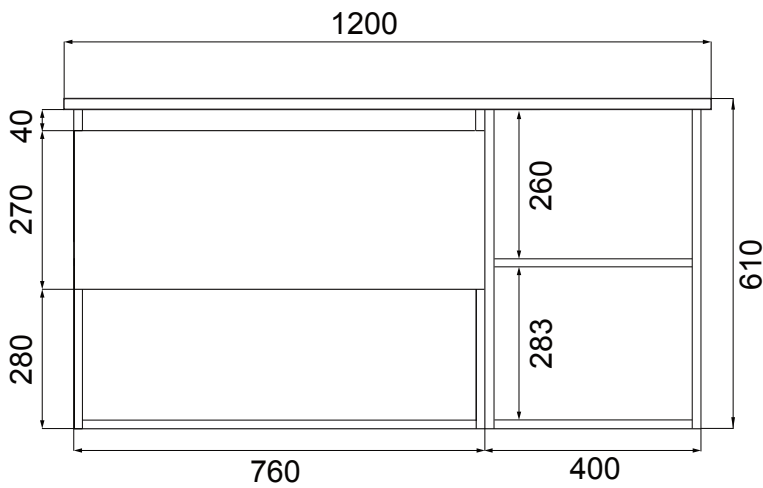

Soft Solid Surface /

vcbbc

DESCRIPTION

Soft Solid-Surface 800, 1 Drawer, 1 Open Shelf Wall-Hung Vanity + 400 Open Shelf Module

PRODUCT CODE

FT80DOSWHSS40MS

FEATURES

- Dimensions 1200 (W) x 610 (H) x 460 (D)
- Available in White Paint or Timber Effect Melamine finishes.
- White Paint - The paint used on our products is polyurethane or UV based. It is five times harder and more durable than lacquer finishes.
- Timber Effect Melamine - Our wood grain melamine is a low-pressure laminate.
- NZ-made cabinetry with soft-close drawer/s with handle-less design.
- Deeper bottom drawers for more convenient storage.
- Available with either melamine match, white paint match, silver aluminium or Black aluminium rail/s.
- Solid White 20mm Kordura top.
- Pair with one of our Kordura (Mini Moon, Moon or Paula) or Ceramic (Sleek - Rectangle, Round or Square) counter top basins.

See our website for product prices. Drawing indicates the technical measurement only and is not a reflection of how the product will look. Sizes are nominal only. All drawings in millimeters. Drawings not to scale. September 2021.

PRODUCT CODE

FT80DOSWHSS40MS

Top

Front

Side Section

Top Section

NOTES

Drawing indicates the technical measurement only and is not a reflection of how the unit will look. Sizes are nominal only. All drawings in millimeters. Drawings not to scale. September 2021.