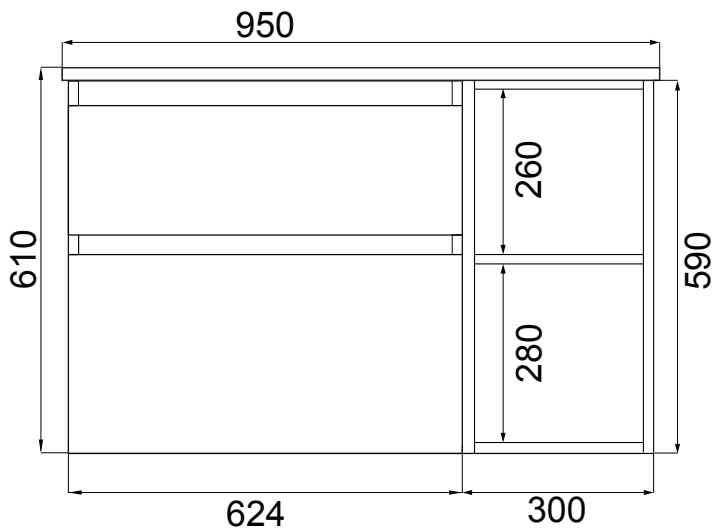

Soft Solid Surface /

vcbbc

DESCRIPTION

Soft Solid-Surface 650, 2 Drawer Wall-Hung Vanity + 300 Open Shelf Module

PRODUCT CODE

FT65D2WHSS30MS

FEATURES

- Dimensions 950 (W) x 610 (H) x 460 (D)
- Available in White Paint or Timber Effect Melamine finishes.
- White Paint - The paint used on our products is polyurethane or UV based. It is five times harder and more durable than lacquer finishes.
- Timber Effect Melamine - Our wood grain melamine is a low-pressure laminate.
- NZ-made cabinetry with soft-close drawer/s with handle-less design.
- Deeper bottom drawers for more convenient storage.
- Available with either melamine match, white paint match, silver aluminium or black aluminium rail/s.
- Solid White 20mm Kordura top.
- Pair with one of our Kordura (Mini Moon, Moon or Paula) or Ceramic (Sleek - Rectangle, Round or Square) counter top basins.

Soft Solid Surface /

DESCRIPTION

Soft Solid-Surface 650, 2 Drawer Wall-Hung Vanity + 300 Open Shelf Module

PRODUCT CODE

FT65D2WHSS30MS

Top

Front

Side Section