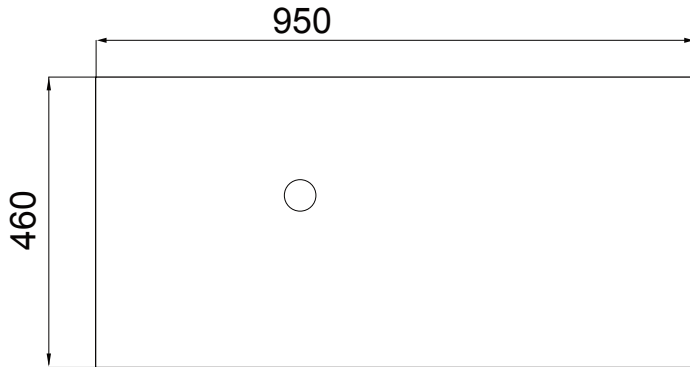

Soft Solid Surface /

DESCRIPTION

Soft Solid-Surface 650, 2 Drawer Wall-Hung Vanity + 300 Open Shelf Module

PRODUCT CODE

FT65D2WHSS30MS

Top

Front

Side Section