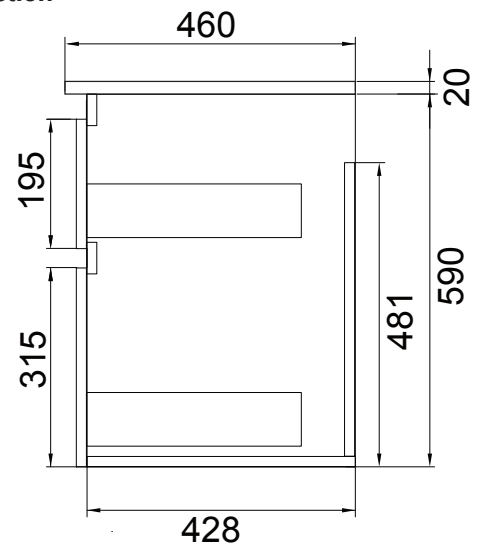

Side Section