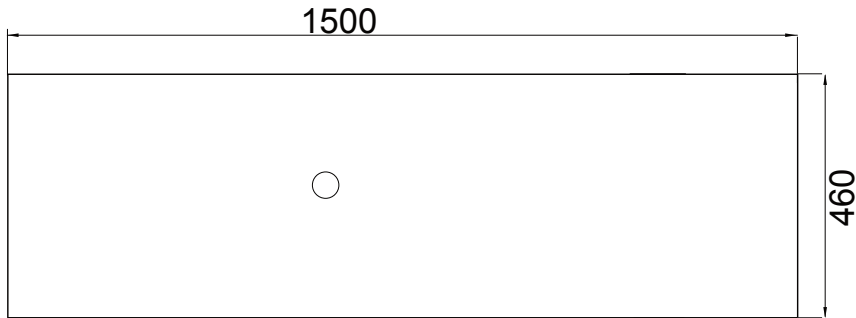

Soft Solid Surface /

vcbbc

DESCRIPTION

Soft Solid-Surface 1200, 2 Drawer Wall-Hung Vanity + 300 Open Shelf Module

PRODUCT CODE

FT120D2WHSS30MS

FEATURES

- Dimensions 1500 (W) x 610 (H) x 460 (D)
- Available in White Paint or Timber Effect Melamine finishes.
- White Paint - The paint used on our products is polyurethane or UV based. It is five times harder and more durable than lacquer finishes.
- Timber Effect Melamine - Our wood grain melamine is a low-pressure laminate.
- NZ-made cabinetry with soft-close drawer/s with handle-less design.
- Deeper bottom drawers for more convenient storage.
- Available with either melamine match, white paint match, silver aluminium or Black aluminium rail/s.
- Solid White 20mm Kordura top.
- Pair with one of our Kordura (Mini Moon, Moon or Paula) or Ceramic (Sleek - Rectangle, Round or Square) counter top basins.

Soft Solid Surface /

DESCRIPTION

Soft Solid-Surface 1200, 2 Drawer Wall-Hung Vanity + 300 Open Shelf Module

PRODUCT CODE

FT120D2WHSS30MS

Top

Front

Side Section