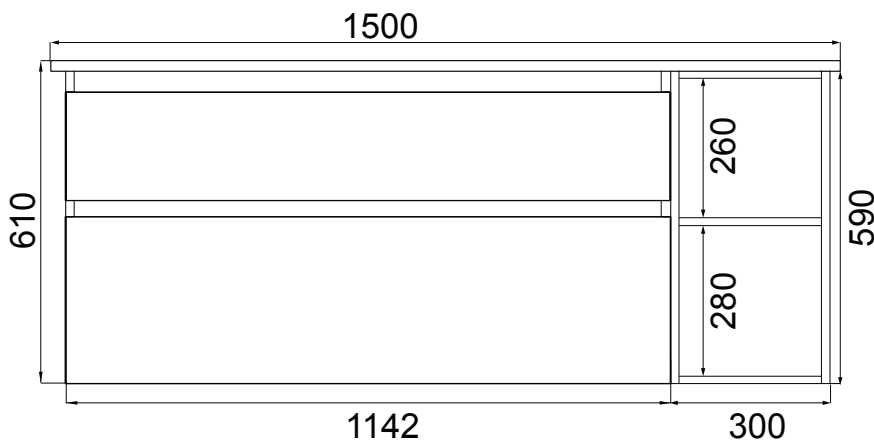

Soft Solid Surface /

vcbbc

DESCRIPTION

Soft Solid-Surface 1200, 2 Drawer Wall-Hung Vanity + 300 Open Shelf Module

PRODUCT CODE

FT120D2WHSS30MS

FEATURES

- Dimensions 1500 (W) x 610 (H) x 460 (D)
- Available in White Paint or Timber Effect Melamine finishes.
- White Paint - The paint used on our products is polyurethane or UV based. It is five times harder and more durable than lacquer finishes.
- Timber Effect Melamine - Our wood grain melamine is a low-pressure laminate.
- NZ-made cabinetry with soft-close drawer/s with handle-less design.
- Deeper bottom drawers for more convenient storage.
- Available with either melamine match, white paint match, silver aluminium or Black aluminium rail/s.
- Solid White 20mm Kordura top.
- Pair with one of our Kordura (Mini Moon, Moon or Paula) or Ceramic (Sleek - Rectangle, Round or Square) counter top basins.

Soft Solid Surface /

DESCRIPTION

Soft Solid-Surface 1200, 2 Drawer Wall-Hung Vanity + 300 Open Shelf Module

PRODUCT CODE

FT120D2WHSS30MS

Top

Front

Side Section