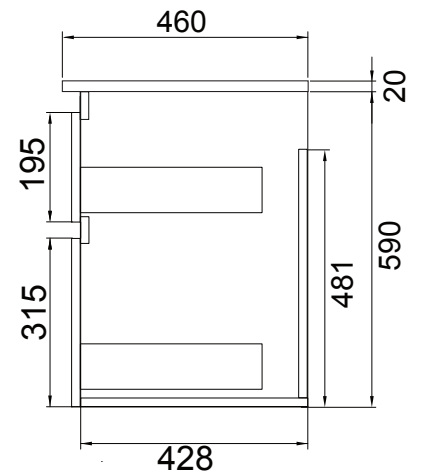

Soft Solid Surface /

vcbbc

DESCRIPTION

Soft Solid-Surface 1200, 2 Drawer Wall-Hung Vanity + 300 Open Shelf Module

PRODUCT CODE

FT120D2WHSS30MS

FEATURES

- Dimensions 1500 (W) x 610 (H) x 460 (D)
- Available in White Paint or Timber Effect Melamine finishes.
- White Paint - The paint used on our products is polyurethane or UV based. It is five times harder and more durable than lacquer finishes.
- Timber Effect Melamine - Our wood grain melamine is a low-pressure laminate.
- NZ-made cabinetry with soft-close drawer/s with handle-less design.
- Deeper bottom drawers for more convenient storage.
- Available with either melamine match, white paint match, silver aluminium or Black aluminium rail/s.
- Solid White 20mm Kordura top.
- Pair with one of our Kordura (Mini Moon, Moon or Paula) or Ceramic (Sleek - Rectangle, Round or Square) counter top basins.

Soft Solid Surface /

DESCRIPTION

Soft Solid-Surface 1200, 2 Drawer Wall-Hung Vanity + 300 Open Shelf Module

PRODUCT CODE

FT120D2WHSS30MS

Top

Front

Side Section