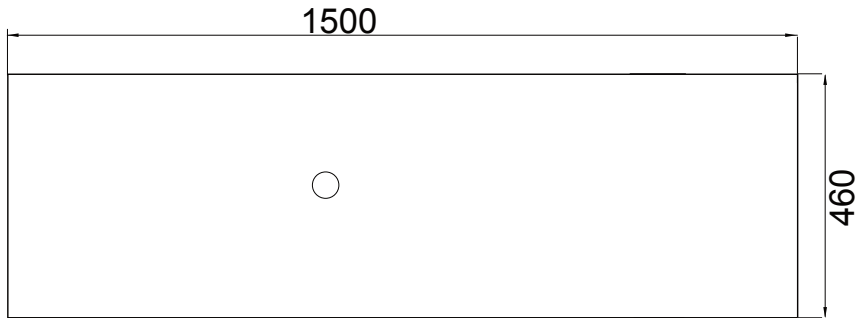

Soft Solid Surface /

vcbc

DESCRIPTION

Soft Solid-Surface 1200, 2 Drawer Wall-Hung Vanity + 300 Open Shelf Module

PRODUCT CODE

FT120D2WHSS30MS

FEATURES

- Dimensions 1500 (W) x 610 (H) x 460 (D)
- Available in White Paint or Timber Effect Melamine finishes.
- White Paint - The paint used on our products is polyurethane or UV based. It is five times harder and more durable than lacquer finishes.
- Timber Effect Melamine - Our wood grain melamine is a low-pressure laminate.
- NZ-made cabinetry with soft-close drawer/s with handle-less design.
- Deeper bottom drawers for more convenient storage.
- Available with either melamine match, white paint match, silver aluminium or Black aluminium rail/s.
- Solid White 20mm Kordura top.
- Pair with one of our Kordura (Mini Moon, Moon or Paula) or Ceramic (Sleek - Rectangle, Round or Square) counter top basins.

Soft Solid Surface /

DESCRIPTION

Soft Solid-Surface 1200, 2 Drawer Wall-Hung Vanity + 300 Open Shelf Module

PRODUCT CODE

FT120D2WHSS30MS

Top

Front

Side Section