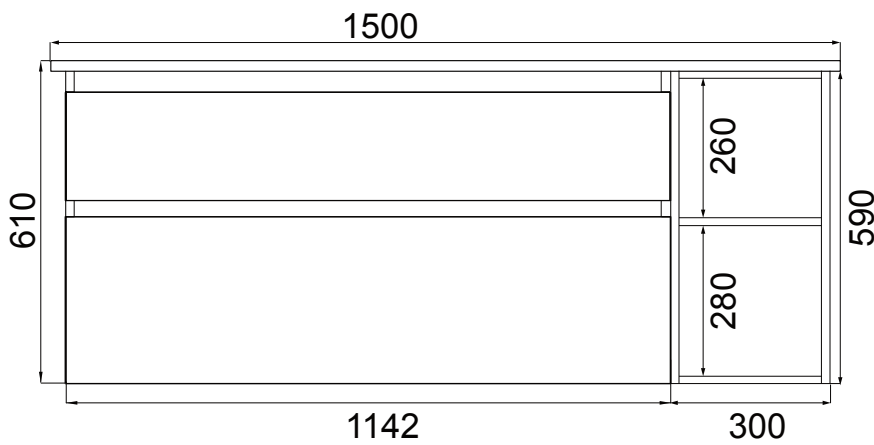

Soft Solid Surface /

vcbc

DESCRIPTION

Soft Solid-Surface 1200, 2 Drawer Wall-Hung Vanity + 300 Open Shelf Module

PRODUCT CODE

FT120D2WHSS30MS

FEATURES

- Dimensions 1500 (W) x 610 (H) x 460 (D)
- Available in White Paint or Timber Effect Melamine finishes.
- White Paint - The paint used on our products is polyurethane or UV based. It is five times harder and more durable than lacquer finishes.
- Timber Effect Melamine - Our wood grain melamine is a low-pressure laminate.
- NZ-made cabinetry with soft-close drawer/s with handle-less design.
- Deeper bottom drawers for more convenient storage.
- Available with either melamine match, white paint match, silver aluminium or Black aluminium rail/s.
- Solid White 20mm Kordura top.
- Pair with one of our Kordura (Mini Moon, Moon or Paula) or Ceramic (Sleek - Rectangle, Round or Square) counter top basins.

Soft Solid Surface /

DESCRIPTION

Soft Solid-Surface 1200, 2 Drawer Wall-Hung Vanity + 300 Open Shelf Module

PRODUCT CODE

FT120D2WHSS30MS

Top

Front

Side Section