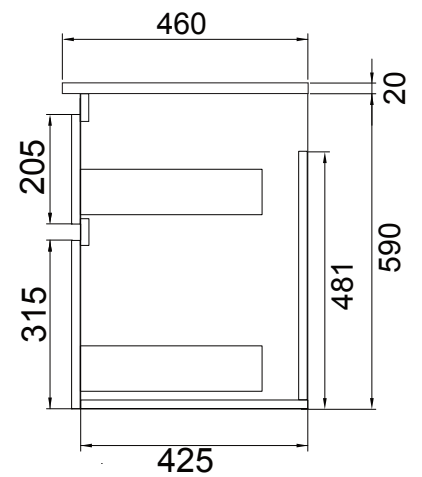

Soft Solid Surface /

vcbc

DESCRIPTION

Soft Solid-Surface 1200, 2 Drawer Wall-Hung Vanity + 300 Open Shelf Module

PRODUCT CODE

FT120D2WHSS30MS

FEATURES

- Dimensions 1500 (W) x 610 (H) x 460 (D)
- Available in White Paint or Timber Effect Melamine finishes.
- White Paint - The paint used on our products is polyurethane or UV based. It is five times harder and more durable than lacquer finishes.
- Timber Effect Melamine - Our wood grain melamine is a low-pressure laminate.
- NZ-made cabinetry with soft-close drawer/s with handle-less design.
- Deeper bottom drawers for more convenient storage.
- Available with either melamine match, white paint match, silver aluminium or Black aluminium rail/s.
- Solid White 20mm Kordura top.
- Pair with one of our Kordura (Mini Moon, Moon or Paula) or Ceramic (Sleek - Rectangle, Round or Square) counter top basins.

FINISHES

Please see reverse for technical drawings and measurements.

NOTES

See our website for product prices. Drawing indicates the technical measurement only and is not a reflection of how the product will look. Sizes are nominal only. All drawings in millimeters. Drawings not to scale. September 2021.

Soft Solid Surface /

DESCRIPTION

Soft Solid-Surface 1200, 2 Drawer Wall-Hung Vanity + 300 Open Shelf Module

PRODUCT CODE

FT120D2WHSS30MS

Top

Front

Side Section