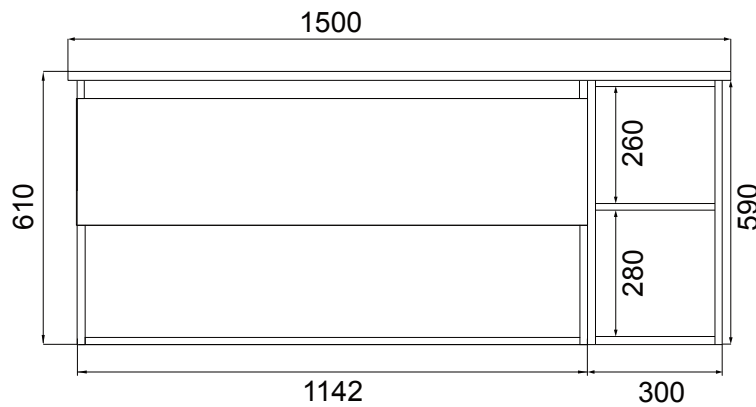

Soft Solid Surface /

vcbc

DESCRIPTION

Soft Solid-Surface 1200, 1 Drawer, 1 Open Shelf Wall-Hung Vanity + 300 Open Shelf Module

PRODUCT CODE

FT120DOWHSS30MS

FEATURES

- Dimensions 1500 (W) x 610 (H) x 460 (D)
- Available in White Paint or Timber Effect Melamine finishes.
- White Paint - The paint used on our products is polyurethane or UV based. It is five times harder and more durable than lacquer finishes.
- Timber Effect Melamine - Our wood grain melamine is a low-pressure laminate.
- NZ-made cabinetry with soft-close drawer/s with handle-less design.
- Deeper bottom drawers for more convenient storage.
- Available with either melamine match, white paint match, silver aluminium or black aluminium rail/s.
- Solid White 20mm Kordura top.
- Pair with one of our Kordura (Mini Moon, Moon or Paula) or Ceramic (Sleek - Rectangle, Round or Square) counter top basins.

Soft Solid Surface /

vcbc

DESCRIPTION

Soft Solid-Surface 1200, 1 Drawer, 1 Open Shelf Wall-Hung Vanity + 300 Open Shelf Module

PRODUCT CODE

FT120DOWHSS30MS

Top

Front

Side Section

Top Section