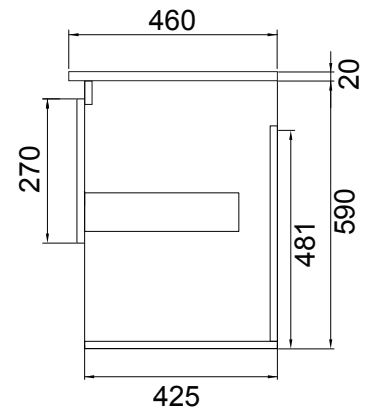

Soft Solid Surface /

vcbc

DESCRIPTION

Soft Solid-Surface 1200, 1 Drawer, 1 Open Shelf Wall-Hung Vanity + 300 Open Shelf Module

PRODUCT CODE

FT120DOWHSS30MS

FEATURES

- Dimensions 1500 (W) x 610 (H) x 460 (D)
- Available in White Paint or Timber Effect Melamine finishes.
- White Paint - The paint used on our products is polyurethane or UV based. It is five times harder and more durable than lacquer finishes.
- Timber Effect Melamine - Our wood grain melamine is a low-pressure laminate.
- NZ-made cabinetry with soft-close drawer/s with handle-less design.
- Deeper bottom drawers for more convenient storage.
- Available with either melamine match, white paint match, silver aluminium or black aluminium rail/s.
- Solid White 20mm Kordura top.
- Pair with one of our Kordura (Mini Moon, Moon or Paula) or Ceramic (Sleek - Rectangle, Round or Square) counter top basins.

FINISHES

Please see reverse for technical drawings and measurements.

NOTES

See our website for product prices. Drawing indicates the technical measurement only and is not a reflection of how the product will look. Sizes are nominal only. All drawings in millimeters. Drawings not to scale. September 2021.

Soft Solid Surface /

vcbc

DESCRIPTION

Soft Solid-Surface 1200, 1 Drawer, 1 Open Shelf Wall-Hung Vanity + 300 Open Shelf Module

PRODUCT CODE

FT120DOWHSS30MS

Top

Front

Side Section

Top Section