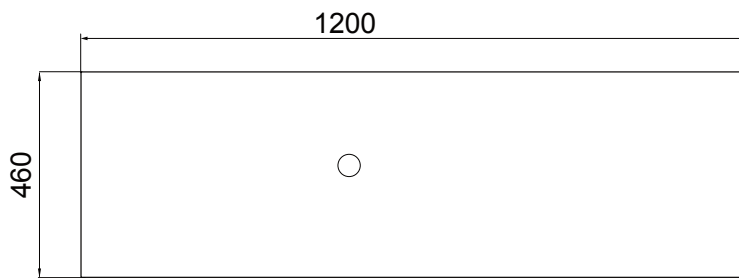

Soft Solid Surface /

vcbc

DESCRIPTION

Soft Solid-Surface 1200, 1 Drawer, 1 Open Shelf Wall-Hung Vanity + 300 Open Shelf Module

PRODUCT CODE

FT120DOWHSS30MS

FEATURES

- Dimensions 1500 (W) x 610 (H) x 460 (D)
- Available in White Paint or Timber Effect Melamine finishes.
- White Paint - The paint used on our products is polyurethane or UV based. It is five times harder and more durable than lacquer finishes.
- Timber Effect Melamine - Our wood grain melamine is a low-pressure laminate.
- NZ-made cabinetry with soft-close drawer/s with handle-less design.
- Deeper bottom drawers for more convenient storage.
- Available with either melamine match, white paint match, silver aluminium or black aluminium rail/s.
- Solid White 20mm Kordura top.
- Pair with one of our Kordura (Mini Moon, Moon or Paula) or Ceramic (Sleek - Rectangle, Round or Square) counter top basins.

Soft Solid Surface /

vcbc

DESCRIPTION

Soft Solid-Surface 1200, 1 Drawer, 1 Open Shelf Wall-Hung Vanity + 300 Open Shelf Module

PRODUCT CODE

FT120DOWHSS30MS

Top

Front

Side Section

Top Section