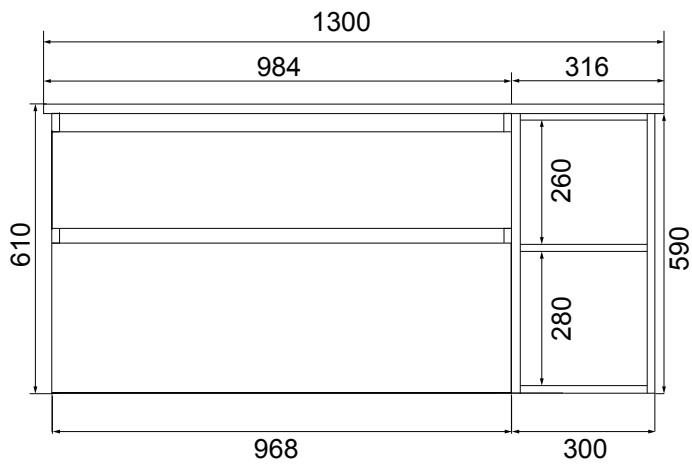

Top Section

Front