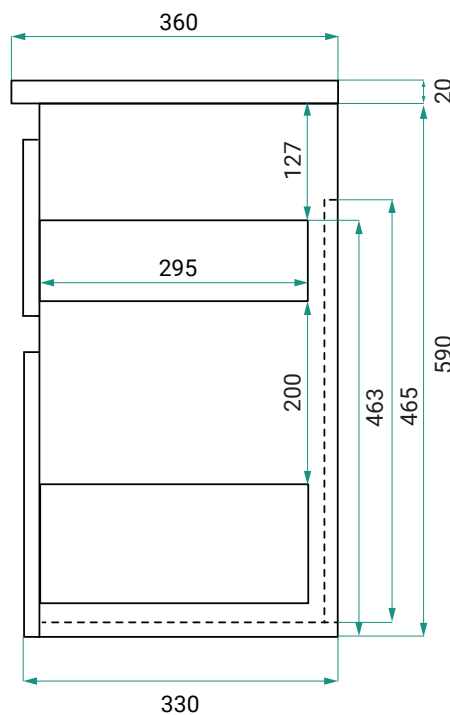

Soft Solid Slim /

vcbbc

DESCRIPTION

Soft Solid Slim 600, 2 Drawers, Wall Hung, Solid Surface

PRODUCT CODE

FTS60D2WH / FTS60D2WHM

FEATURES

- Dimensions - W600 x H610 x D360mm
- Available in White Gloss Paint or Melamine finishes.
- The paint used on our products is polyurethane or UV based. Each panel is painted and heated at least five times for a harder, more durable finish than lacquer painted surfaces.
- Our Melamine is a low-pressure laminate.
- Soft-close drawers with handleless design.
- Handleless design, recess rail available in either matching white gloss paint, matching melamine or contrasting centre rail in silver or black aluminium.
- Solid White Kordura top (20mm).
- Made in New Zealand.

All drawings in millimeters. Drawings not to scale. March 2023.

Soft Solid Slim /

DESCRIPTION

Soft Solid Slim 600, 2 Drawers, Wall Hung, Solid Surface

PRODUCT CODE

FTS60D2WH / FTS60D2WHM

TECHNICAL DRAWINGS

Top

Top Section

Front

Side Section

NOTES

See our website for product prices. Drawing indicates the technical measurement only and is not a reflection of how the product will look. Sizes are nominal only. All drawings in millimeters. Drawings not to scale. March 2023.