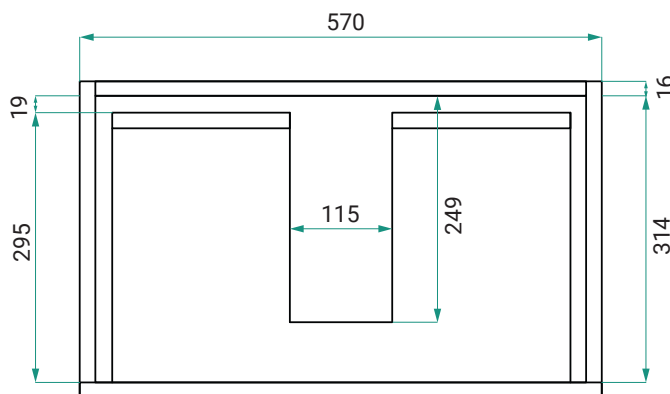

All drawings in millimeters. Drawings not to scale. March 2023.

Soft Solid Slim /

DESCRIPTION

Soft Solid Slim 600, 2 Drawers, Wall Hung, Solid Surface

PRODUCT CODE

FTS60D2WH / FTS60D2WHM

TECHNICAL DRAWINGS

Top

Top Section

Front

Side Section

NOTES

See our website for product prices. Drawing indicates the technical measurement only and is not a reflection of how the product will look. Sizes are nominal only. All drawings in millimeters. Drawings not to scale. March 2023.