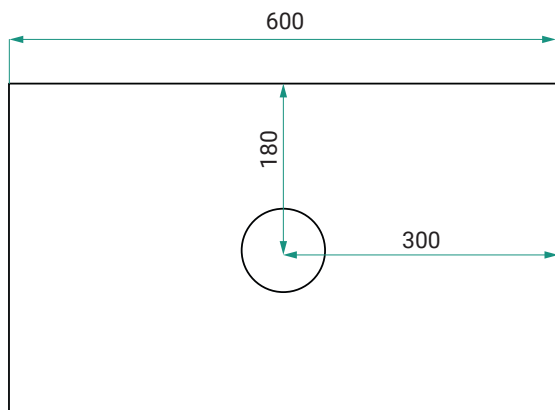

All drawings in millimeters. Drawings not to scale. March 2023.

Soft Solid Slim /

DESCRIPTION

Soft Solid Slim 600, 2 Drawers, Wall Hung, Solid Surface

PRODUCT CODE

FTS60D2WH / FTS60D2WHM

TECHNICAL DRAWINGS

Top

Top Section

Front

Side Section

NOTES

See our website for product prices. Drawing indicates the technical measurement only and is not a reflection of how the product will look. Sizes are nominal only. All drawings in millimeters. Drawings not to scale. March 2023.