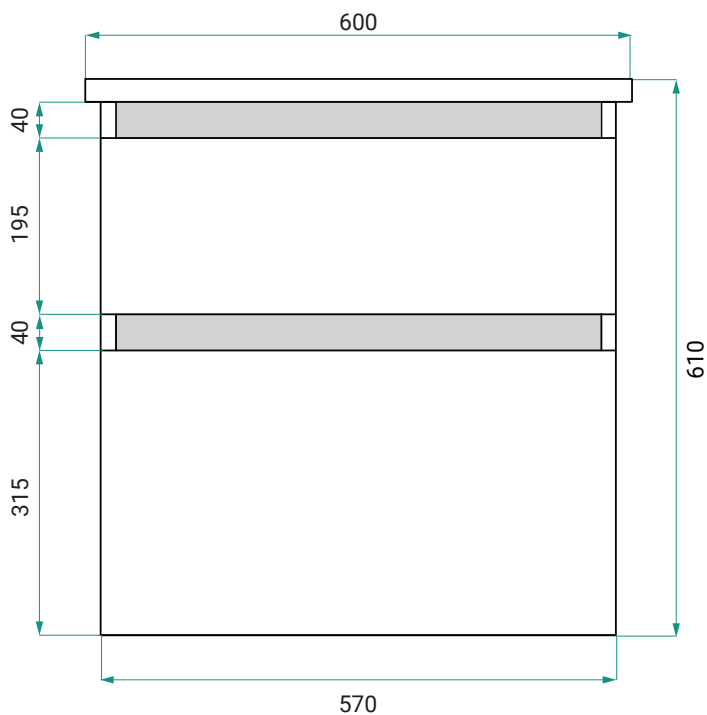

Soft Solid Slim /

vcbbc

DESCRIPTION

Soft Solid Slim 600, 2 Drawers, Wall Hung, Solid Surface

PRODUCT CODE

FTS60D2WH / FTS60D2WHM

FEATURES

- Dimensions - W600 x H610 x D360mm
- Available in White Gloss Paint or Melamine finishes.
- The paint used on our products is polyurethane or UV based. Each panel is painted and heated at least five times for a harder, more durable finish than lacquer painted surfaces.
- Our Melamine is a low-pressure laminate.
- Soft-close drawers with handleless design.
- Handleless design, recess rail available in either matching white gloss paint, matching melamine or contrasting centre rail in silver or black aluminium.
- Solid White Kordura top (20mm).
- Made in New Zealand.

All drawings in millimeters. Drawings not to scale. March 2023.

Soft Solid Slim /

DESCRIPTION

Soft Solid Slim 600, 2 Drawers, Wall Hung, Solid Surface

PRODUCT CODE

FTS60D2WH / FTS60D2WHM

TECHNICAL DRAWINGS

Top

Top Section

Front

Side Section

NOTES

See our website for product prices. Drawing indicates the technical measurement only and is not a reflection of how the product will look. Sizes are nominal only. All drawings in millimeters. Drawings not to scale. March 2023.