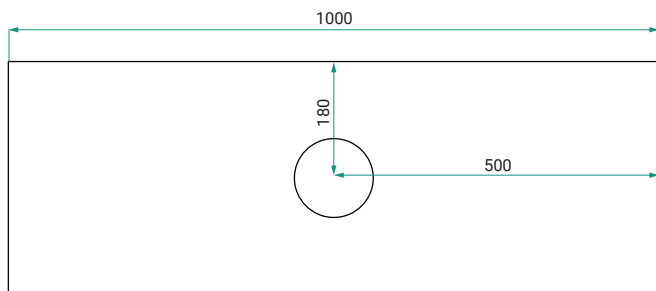

Soft Solid Slim /

DESCRIPTION

Soft Solid Slim 1000, 2 Drawer, Wall Hung, Solid Surface

PRODUCT CODE

FTS100D2WH / FTS100D2WHM

TECHNICAL DRAWINGS

Top