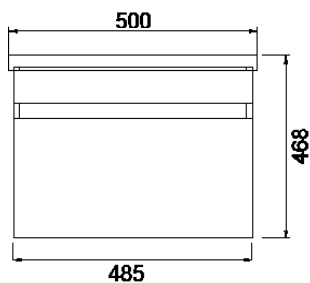

Mini Soft

DESCRIPTION

Mini Soft 500 Wall-Hung Vanity, 1 Door, White / Melamine

PRODUCT CODE

FTMINIWH / M

FEATURES

- Dimensions - W 500 x H 468 x D 250mm
- Available in White paint (Gloss) or Melamine*
- The paint used on our products is polyurethane or UV based. It is five times harder and more durable than lacquer finishes.
- Timber Effect Melamine: Our wood grain melamine is a low-pressure laminate.
- Ceramic basin from Europe, NZ-made cabinetry.
- Soft-close door with handleless design. Left or right opening available (must specify which side when ordering)
- Includes Fischer fixing bolt set – basin must be secured to the wall.

Hickory Walnut

Black Forest

Charred Oak

TECHNICAL DRAWINGS

Top

Back of Basin

F

NOTES

• *Made to order in NZ • Must use bottle traps to ensure doors open, we recommend 40551-32 bottle trap. • Please use a contoured waste with all china basins, we recommend A27, PUW68R or FT41045 wastes. • Tapware & accessories not included • Drawing indicates technical measurement only and is not a reflection of how the product will look. Sizes nominal only. Drawings in millimetres. Not to scale. Feb 2020.