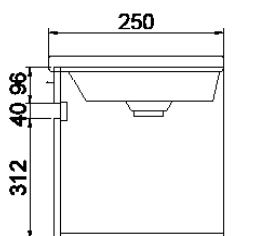

Mini Soft

DESCRIPTION

Mini Soft 500 Wall-Hung Vanity, 1 Door, White / Melamine

PRODUCT CODE

FTMINIWH / M

FEATURES

- Dimensions - W 500 x H 468 x D 250mm
- Available in White paint (Gloss) or Melamine*
- The paint used on our products is polyurethane or UV based. It is five times harder and more durable than lacquer finishes.
- Timber Effect Melamine: Our wood grain melamine is a low-pressure laminate.
- Ceramic basin from Europe, NZ-made cabinetry.
- Soft-close door with handleless design. Left or right opening available (must specify which side when ordering)
- Includes Fischer fixing bolt set – basin must be secured to the wall.

PAINT / MELAMINE FINISHES

TECHNICAL DRAWINGS

Top

Back of Basin

F

NOTES

• *Made to order in NZ • Must use bottle traps to ensure doors open, we recommend 40551-32 bottle trap. • Please use a contoured waste with all china basins, we recommend A27, PUW68R or FT41045 wastes. • Tapware & accessories not included • Drawing indicates technical measurement only and is not a reflection of how the product will look. Sizes nominal only. Drawings in millimetres. Not to scale. Feb 2020.