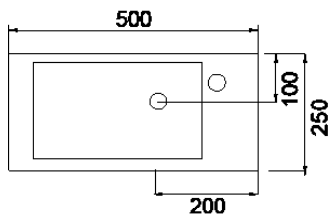

Mini Soft

DESCRIPTION

Mini Soft 500 Wall-Hung Vanity, 1 Door, White / Melamine

PRODUCT CODE

FTMINIWH / M

FEATURES

- Dimensions - W 500 x H 468 x D 250mm
- Available in White paint (Gloss) or Melamine*
- The paint used on our products is polyurethane or UV based. It is five times harder and more durable than lacquer finishes.
- Timber Effect Melamine: Our wood grain melamine is a low-pressure laminate.
- Ceramic basin from Europe, NZ-made cabinetry.
- Soft-close door with handleless design. Left or right opening available (must specify which side when ordering)
- Includes Fischer fixing bolt set – basin must be secured to the wall.

Hickory Walnut

Black Forest

Charred Oak

TECHNICAL DRAWINGS

Top

Back of Basin

F

NOTES

• *Made to order in NZ • Must use bottle traps to ensure doors open, we recommend 40551-32 bottle trap. • Please use a contoured waste with all china basins, we recommend A27, PUW68R or FT41045 wastes. • Tapware & accessories not included • Drawing indicates technical measurement only and is not a reflection of how the product will look. Sizes nominal only. Drawings in millimetres. Not to scale. Feb 2020.