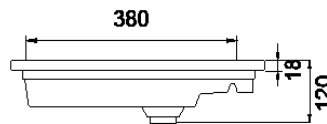

Hickory Walnut

Black Forest

Charred Oak

TECHNICAL DRAWINGS

Top

Back of Basin

F

NOTES

• *Made to order in NZ • Must use bottle traps to ensure doors open, we recommend 40551-32 bottle trap. • Please use a contoured waste with all china basins, we recommend A27, PUW68R or FT41045 wastes. • Tapware & accessories not included • Drawing indicates technical measurement only and is not a reflection of how the product will look. Sizes nominal only. Drawings in millimetres. Not to scale. Feb 2020.