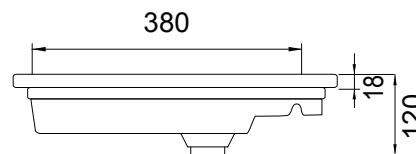

SOFT MINI /

DESCRIPTION

Mini Soft 500 Wall-Hung Vanity, 1 Door, White Gloss

PRODUCT CODE

FTMINIWH

Dimensions	W 500 x H 468 x D 250 (mm)
Finishes	White Gloss Paint or Melamine.
Basin	Ceramic Integrated Basin with Right Side Taphole
Rail Handle	Matching Rail (White Gloss or Melamine) or Aluminium Rail (Black or Silver)
Origin	New Zealand made cabinetry.
Features	<ul style="list-style-type: none">• Slim top, sloped basin for smooth water flow.• 1 Door with left or right hinge for easy storage.• Timber effect melamine is a low-pressure laminate.• The paint is polyurethane or UV based.

TECHNICAL DRAWINGS

Top Down

Basin Side

Front

Side

NOTES

*Additional Cost. Please use a contoured waste with ceramic basins. Drawing indicates the technical measurement only and is not a reflection of how the product will look. Sizes are nominal only. All drawings in millimeters. Drawings not to scale. April 2025.