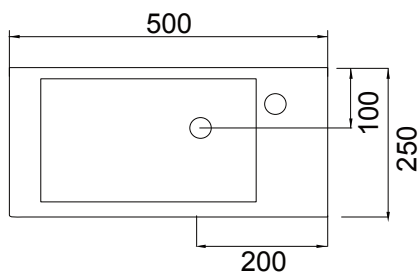

SOFT MINI /

DESCRIPTION

Mini Soft 500 Wall-Hung Vanity, 1 Door, White Gloss

PRODUCT CODE

FTMINIWH

Dimensions	W 500 x H 468 x D 250 (mm)
Finishes	White Gloss Paint or Melamine.
Basin	Ceramic Integrated Basin with Right Side Taphole
Rail Handle	Matching Rail (White Gloss or Melamine) or Aluminium Rail (Black or Silver)
Origin	New Zealand made cabinetry.
Features	<ul style="list-style-type: none">• Slim top, sloped basin for smooth water flow.• 1 Door with left or right hinge for easy storage.• Timber effect melamine is a low-pressure laminate.• The paint is polyurethane or UV based.

TECHNICAL DRAWINGS

Top Down

Basin Side

Front

Side

NOTES

*Additional Cost. Please use a contoured waste with ceramic basins. Drawing indicates the technical measurement only and is not a reflection of how the product will look. Sizes are nominal only. All drawings in millimeters. Drawings not to scale. April 2025.