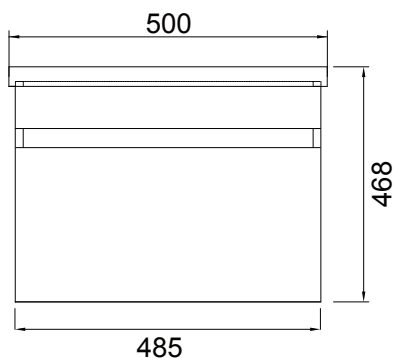

SOFT MINI /

DESCRIPTION

Mini Soft 500 Wall-Hung Vanity, 1 Door, White Gloss

PRODUCT CODE

FTMINIWH

Dimensions	W 500 x H 468 x D 250 (mm)
Finishes	White Gloss Paint or Melamine.
Basin	Ceramic Integrated Basin with Right Side Taphole
Rail Handle	Matching Rail (White Gloss or Melamine) or Aluminium Rail (Black or Silver)
Origin	New Zealand made cabinetry.
Features	<ul style="list-style-type: none">• Slim top, sloped basin for smooth water flow.• 1 Door with left or right hinge for easy storage.• Timber effect melamine is a low-pressure laminate.• The paint is polyurethane or UV based.

TECHNICAL DRAWINGS

Top Down

Basin Side

Front

Side

NOTES

*Additional Cost. Please use a contoured waste with ceramic basins. Drawing indicates the technical measurement only and is not a reflection of how the product will look. Sizes are nominal only. All drawings in millimeters. Drawings not to scale. April 2025.