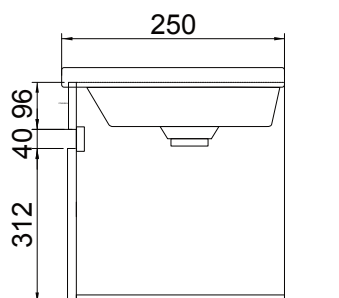

SOFT MINI /

DESCRIPTION

Mini Soft 500 Wall-Hung Vanity, 1 Door, White Gloss

PRODUCT CODE

FTMINIWH

Dimensions	W 500 x H 468 x D 250 (mm)
Finishes	White Gloss Paint or Melamine.
Basin	Ceramic Integrated Basin with Right Side Taphole
Rail Handle	Matching Rail (White Gloss or Melamine) or Aluminium Rail (Black or Silver)
Origin	New Zealand made cabinetry.
Features	<ul style="list-style-type: none">• Slim top, sloped basin for smooth water flow.• 1 Door with left or right hinge for easy storage.• Timber effect melamine is a low-pressure laminate.• The paint is polyurethane or UV based.

TECHNICAL DRAWINGS

Top Down

Basin Side

Front

Side

NOTES

*Additional Cost. Please use a contoured waste with ceramic basins. Drawing indicates the technical measurement only and is not a reflection of how the product will look. Sizes are nominal only. All drawings in millimeters. Drawings not to scale. April 2025.