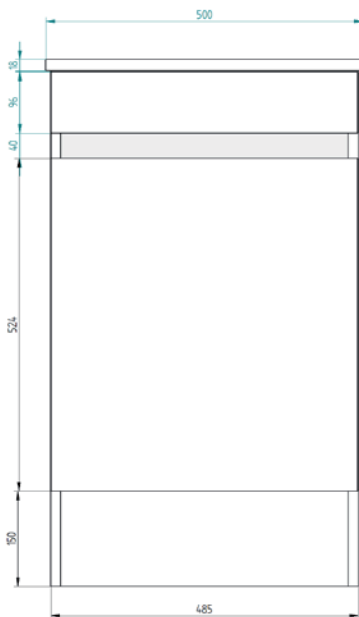

## PRODUCT CODE

FTMINIFL / FTMINIFLM

Dimensions	W 500 x H 830 x D 250 (mm)
Finishes	White Gloss Paint or Melamine.
Basin	Ceramic Integrated Basin with Right Side Taphole
Rail Handle	Matching Rail (White Gloss or Melamine) or Aluminium Rail (Black or Silver)
Origin	New Zealand made cabinetry.
Features	<ul style="list-style-type: none"><li>• Slim top, sloped basin for smooth water flow.</li><li>• 1 Door with left or right hinge for easy storage.</li><li>• Timber effect melamine is a low-pressure laminate.</li><li>• The paint is polyurethane or UV based.</li></ul>

## TECHNICAL DRAWINGS

Top Down

Basin Side

Front

Side

## NOTES

\*Additional Cost. Please use a contoured waste with ceramic basins. Drawing indicates the technical measurement only and is not a reflection of how the product will look. Sizes are nominal only. All drawings in millimeters. Drawings not to scale. June 2026