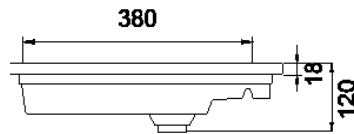

## PRODUCT CODE

FTMINIFL / FTMINIFLM

Dimensions	W 500 x H 830 x D 250 (mm)
Finishes	White Gloss Paint or Melamine.
Basin	Ceramic Integrated Basin with Right Side Taphole
Rail Handle	Matching Rail (White Gloss or Melamine) or Aluminium Rail (Black or Silver)
Origin	New Zealand made cabinetry.
Features	<ul style="list-style-type: none"><li>• Slim top, sloped basin for smooth water flow.</li><li>• 1 Door with left or right hinge for easy storage.</li><li>• Timber effect melamine is a low-pressure laminate.</li><li>• The paint is polyurethane or UV based.</li></ul>

## TECHNICAL DRAWINGS

Top Down

Basin Side

Front

Side

## NOTES

\*Additional Cost. Please use a contoured waste with ceramic basins. Drawing indicates the technical measurement only and is not a reflection of how the product will look. Sizes are nominal only. All drawings in millimeters. Drawings not to scale. June 2026