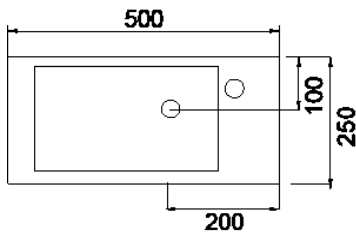

## PRODUCT CODE

FTMINIFL / FTMINIFLM

Dimensions	W 500 x H 830 x D 250 (mm)
Finishes	White Gloss Paint or Melamine.
Basin	Ceramic Integrated Basin with Right Side Taphole
Rail Handle	Matching Rail (White Gloss or Melamine) or Aluminium Rail (Black or Silver)
Origin	New Zealand made cabinetry.
Features	<ul style="list-style-type: none"><li>• Slim top, sloped basin for smooth water flow.</li><li>• 1 Door with left or right hinge for easy storage.</li><li>• Timber effect melamine is a low-pressure laminate.</li><li>• The paint is polyurethane or UV based.</li></ul>

## TECHNICAL DRAWINGS

Top Down

Basin Side

Front

Side

## NOTES

\*Additional Cost. Please use a contoured waste with ceramic basins. Drawing indicates the technical measurement only and is not a reflection of how the product will look. Sizes are nominal only. All drawings in millimeters. Drawings not to scale. June 2026