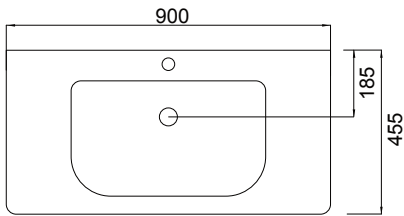

DESCRIPTION

Soft 900, 1 Drawer, 1 Open Shelf, Wall-Hung Vanity

PRODUCT CODE

FT90DOSWH / FT90DOSWHM

FEATURES

- Dimensions - W 900 x H 620 x D 455 mm
- Available in White Paint or Melamine finishes.
- Ceramic basin with overflow from Europe.
- White Paint - The paint used on our products is polyurethane or UV based. It is five times harder and more durable than lacquer finishes.
- Melamine - Our wood grain melamine is a low-pressure laminate.
- NZ-made cabinetry with soft close drawer & handleless design, offers deep convenient storage.
- Handleless design available in matching finish or contrasting Silver or Black Aluminium rail. Optional pull handle available at additional cost.

See our website for product prices. Drawing indicates the technical measurement only and is not a reflection of how the product will look. Sizes are nominal only. All drawings in millimeters. Drawings not to scale. Must use bottle traps to ensure drawers open, we recommend 40551-32 bottle trap. Please use a contoured waste with all china basins, we recommend A27, PUW68R or FT41045 wastes. Tapware & accessories not included. March 2023.

DESCRIPTION

Soft 900, 1 Drawer, 1 Open Shelf, Wall-Hung Vanity

PRODUCT CODE

FT90DOSWH / FT90DOSWHM

TECHNICAL DRAWINGS

NOTES

See our website for product prices. Drawing indicates the technical measurement only and is not a reflection of how the product will look. Sizes are nominal only. All drawings in millimeters. Drawings not to scale. Must use bottle traps to ensure drawers open, we recommend 40551-32 bottle trap. Please use a contoured waste with all china basins, we recommend A27, PUW68R or FT41045 wastes. Tapware & accessories not included. March 2023.