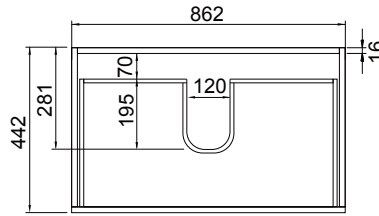

DESCRIPTION

Soft 900, 1 Drawer, 1 Open Shelf, Wall-Hung Vanity

PRODUCT CODE

FT90DOSWH / FT90DOSWHM

FEATURES

- Dimensions - W 900 x H 620 x D 455 mm
- Available in White Paint or Melamine finishes.
- Ceramic basin with overflow from Europe.
- White Paint - The paint used on our products is polyurethane or UV based. It is five times harder and more durable than lacquer finishes.
- Melamine - Our wood grain melamine is a low-pressure laminate.
- NZ-made cabinetry with soft close drawer & handleless design, offers deep convenient storage.
- Handleless design available in matching finish or contrasting Silver or Black Aluminium rail. Optional pull handle available at additional cost.

See our website for product prices. Drawing indicates the technical measurement only and is not a reflection of how the product will look. Sizes are nominal only. All drawings in millimeters. Drawings not to scale. Must use bottle traps to ensure drawers open, we recommend 40551-32 bottle trap. Please use a contoured waste with all china basins, we recommend A27, PUW68R or FT41045 wastes. Tapware & accessories not included. March 2023.

DESCRIPTION

Soft 900, 1 Drawer, 1 Open Shelf, Wall-Hung Vanity

PRODUCT CODE

FT90DOSWH / FT90DOSWHM

TECHNICAL DRAWINGS

NOTES

See our website for product prices. Drawing indicates the technical measurement only and is not a reflection of how the product will look. Sizes are nominal only. All drawings in millimeters. Drawings not to scale. Must use bottle traps to ensure drawers open, we recommend 40551-32 bottle trap. Please use a contoured waste with all china basins, we recommend A27, PUW68R or FT41045 wastes. Tapware & accessories not included. March 2023.