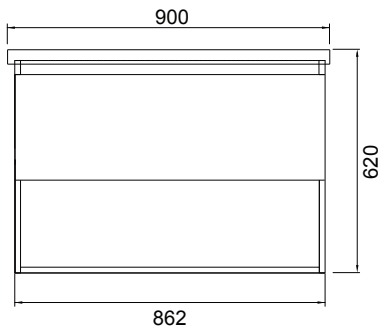

DESCRIPTION

Soft 900, 1 Drawer, 1 Open Shelf, Wall-Hung Vanity

PRODUCT CODE

FT90DOSWH / FT90DOSWHM

FEATURES

- Dimensions - W 900 x H 620 x D 455 mm
- Available in White Paint or Melamine finishes.
- Ceramic basin with overflow from Europe.
- White Paint - The paint used on our products is polyurethane or UV based. It is five times harder and more durable than lacquer finishes.
- Melamine - Our wood grain melamine is a low-pressure laminate.
- NZ-made cabinetry with soft close drawer & handleless design, offers deep convenient storage.
- Handleless design available in matching finish or contrasting Silver or Black Aluminium rail. Optional pull handle available at additional cost.

See our website for product prices. Drawing indicates the technical measurement only and is not a reflection of how the product will look. Sizes are nominal only. All drawings in millimeters. Drawings not to scale. Must use bottle traps to ensure drawers open, we recommend 40551-32 bottle trap. Please use a contoured waste with all china basins, we recommend A27, PUW68R or FT41045 wastes. Tapware & accessories not included. March 2023.

DESCRIPTION

Soft 900, 1 Drawer, 1 Open Shelf, Wall-Hung Vanity

PRODUCT CODE

FT90DOSWH / FT90DOSWHM

TECHNICAL DRAWINGS

NOTES

See our website for product prices. Drawing indicates the technical measurement only and is not a reflection of how the product will look. Sizes are nominal only. All drawings in millimeters. Drawings not to scale. Must use bottle traps to ensure drawers open, we recommend 40551-32 bottle trap. Please use a contoured waste with all china basins, we recommend A27, PUW68R or FT41045 wastes. Tapware & accessories not included. March 2023.