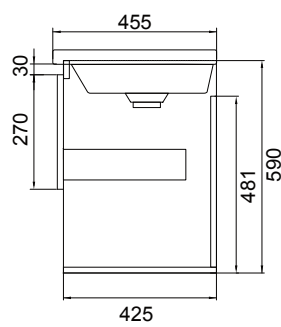

DESCRIPTION

Soft 900, 1 Drawer, 1 Open Shelf, Wall-Hung Vanity

PRODUCT CODE

FT90DOSWH / FT90DOSWHM

FEATURES

- Dimensions - W 900 x H 620 x D 455 mm
- Available in White Paint or Melamine finishes.
- Ceramic basin with overflow from Europe.
- White Paint - The paint used on our products is polyurethane or UV based. It is five times harder and more durable than lacquer finishes.
- Melamine - Our wood grain melamine is a low-pressure laminate.
- NZ-made cabinetry with soft close drawer & handleless design, offers deep convenient storage.
- Handleless design available in matching finish or contrasting Silver or Black Aluminium rail. Optional pull handle available at additional cost.

See our website for product prices. Drawing indicates the technical measurement only and is not a reflection of how the product will look. Sizes are nominal only. All drawings in millimeters. Drawings not to scale. Must use bottle traps to ensure drawers open, we recommend 40551-32 bottle trap. Please use a contoured waste with all china basins, we recommend A27, PUW68R or FT41045 wastes. Tapware & accessories not included. March 2023.

DESCRIPTION

Soft 900, 1 Drawer, 1 Open Shelf, Wall-Hung Vanity

PRODUCT CODE

FT90DOSWH / FT90DOSWHM

TECHNICAL DRAWINGS

NOTES

See our website for product prices. Drawing indicates the technical measurement only and is not a reflection of how the product will look. Sizes are nominal only. All drawings in millimeters. Drawings not to scale. Must use bottle traps to ensure drawers open, we recommend 40551-32 bottle trap. Please use a contoured waste with all china basins, we recommend A27, PUW68R or FT41045 wastes. Tapware & accessories not included. March 2023.