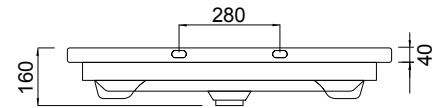

See our website for product prices. Drawing indicates the technical measurement only and is not a reflection of how the product will look. Sizes are nominal only. All drawings in millimeters. Drawings not to scale. Must use bottle traps to ensure drawers open, we recommend 40551-32 bottle trap. Please use a contoured waste with all china basins, we recommend A27, PUW68R or FT41045 wastes. Tapware & accessories not included. March 2023.

DESCRIPTION

Soft 900, 1 Drawer, 1 Open Shelf, Wall-Hung Vanity

PRODUCT CODE

FT90DOSWH / FT90DOSWHM

TECHNICAL DRAWINGS

NOTES

See our website for product prices. Drawing indicates the technical measurement only and is not a reflection of how the product will look. Sizes are nominal only. All drawings in millimeters. Drawings not to scale. Must use bottle traps to ensure drawers open, we recommend 40551-32 bottle trap. Please use a contoured waste with all china basins, we recommend A27, PUW68R or FT41045 wastes. Tapware & accessories not included. March 2023.