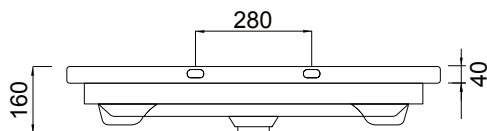

See our website for product prices. Drawing indicates the technical measurement only and is not a reflection of how the product will look. Sizes are nominal only. All drawings in millimeters. Drawings not to scale. Must use bottle traps to ensure drawers open, we recommend 40551-32 bottle trap. Please use a contoured waste with all china basins, we recommend A27, PUW68R or FT41045 wastes. Tapware & accessories not included. March 2023.

DESCRIPTION

Soft 900, 1 Drawer, Wall-Hung Vanity

PRODUCT CODE

FT90DWH / FT90DWH

TECHNICAL DRAWINGS

Basin Top

Top Section

Front

Side Section

Basin Side View

NOTES

See our website for product prices. Drawing indicates the technical measurement only and is not a reflection of how the product will look. Sizes are nominal only. All drawings in millimeters. Drawings not to scale. Must use bottle traps to ensure drawers open, we recommend 40551-32 bottle trap. Please use a contoured waste with all china basins, we recommend A27, PUW68R or FT41045 wastes. Tapware & accessories not included. March 2023.