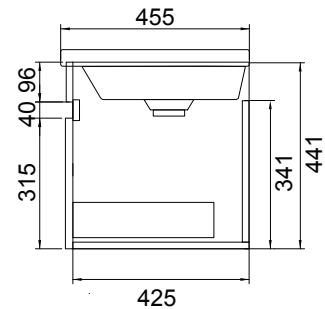

See our website for product prices. Drawing indicates the technical measurement only and is not a reflection of how the product will look. Sizes are nominal only. All drawings in millimeters. Drawings not to scale. Must use bottle traps to ensure drawers open, we recommend 40551-32 bottle trap. Please use a contoured waste with all china basins, we recommend A27, PUW68R or FT41045 wastes. Tapware & accessories not included. March 2023.

DESCRIPTION

Soft 900, 1 Drawer, Wall-Hung Vanity

PRODUCT CODE

FT90DWH / FT90DWH

TECHNICAL DRAWINGS

Basin Top

Top Section

Front

Side Section

Basin Side View

NOTES

See our website for product prices. Drawing indicates the technical measurement only and is not a reflection of how the product will look. Sizes are nominal only. All drawings in millimeters. Drawings not to scale. Must use bottle traps to ensure drawers open, we recommend 40551-32 bottle trap. Please use a contoured waste with all china basins, we recommend A27, PUW68R or FT41045 wastes. Tapware & accessories not included. March 2023.