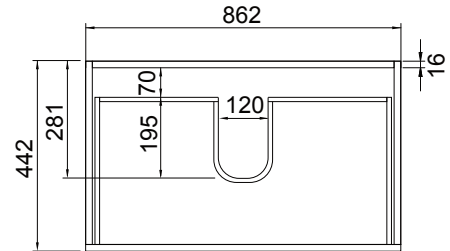

See our website for product prices. Drawing indicates the technical measurement only and is not a reflection of how the product will look. Sizes are nominal only. All drawings in millimeters. Drawings not to scale. Must use bottle traps to ensure drawers open, we recommend 40551-32 bottle trap. Please use a contoured waste with all china basins, we recommend A27, PUW68R or FT41045 wastes. Tapware & accessories not included. March 2023.

DESCRIPTION

Soft 900, 1 Drawer, Wall-Hung Vanity

PRODUCT CODE

FT90DWH / FT90DWH

TECHNICAL DRAWINGS

Basin Top

Top Section

Front

Side Section

Basin Side View

NOTES

See our website for product prices. Drawing indicates the technical measurement only and is not a reflection of how the product will look. Sizes are nominal only. All drawings in millimeters. Drawings not to scale. Must use bottle traps to ensure drawers open, we recommend 40551-32 bottle trap. Please use a contoured waste with all china basins, we recommend A27, PUW68R or FT41045 wastes. Tapware & accessories not included. March 2023.