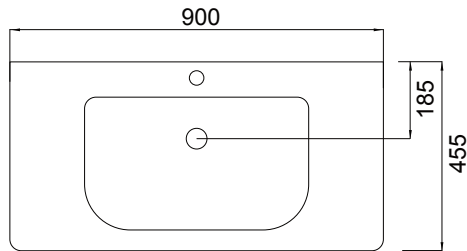

See our website for product prices. Drawing indicates the technical measurement only and is not a reflection of how the product will look. Sizes are nominal only. All drawings in millimeters. Drawings not to scale. Must use bottle traps to ensure drawers open, we recommend 40551-32 bottle trap. Please use a contoured waste with all china basins, we recommend A27, PUW68R or FT41045 wastes. Tapware & accessories not included. March 2023.

DESCRIPTION

Soft 900, 1 Drawer, Wall-Hung Vanity

PRODUCT CODE

FT90DWH / FT90DWH

TECHNICAL DRAWINGS

Basin Top

Top Section

Front

Side Section

Basin Side View

NOTES

See our website for product prices. Drawing indicates the technical measurement only and is not a reflection of how the product will look. Sizes are nominal only. All drawings in millimeters. Drawings not to scale. Must use bottle traps to ensure drawers open, we recommend 40551-32 bottle trap. Please use a contoured waste with all china basins, we recommend A27, PUW68R or FT41045 wastes. Tapware & accessories not included. March 2023.