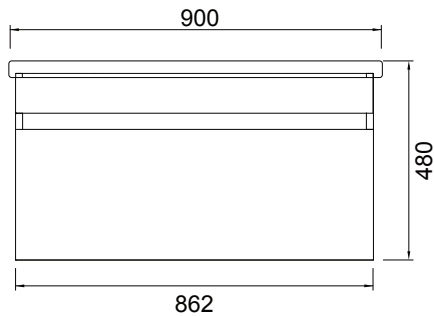

See our website for product prices. Drawing indicates the technical measurement only and is not a reflection of how the product will look. Sizes are nominal only. All drawings in millimeters. Drawings not to scale. Must use bottle traps to ensure drawers open, we recommend 40551-32 bottle trap. Please use a contoured waste with all china basins, we recommend A27, PUW68R or FT41045 wastes. Tapware & accessories not included. March 2023.

DESCRIPTION

Soft 900, 1 Drawer, Wall-Hung Vanity

PRODUCT CODE

FT90DWH / FT90DWH

TECHNICAL DRAWINGS

Basin Top

Top Section

Front

Side Section

Basin Side View

NOTES

See our website for product prices. Drawing indicates the technical measurement only and is not a reflection of how the product will look. Sizes are nominal only. All drawings in millimeters. Drawings not to scale. Must use bottle traps to ensure drawers open, we recommend 40551-32 bottle trap. Please use a contoured waste with all china basins, we recommend A27, PUW68R or FT41045 wastes. Tapware & accessories not included. March 2023.