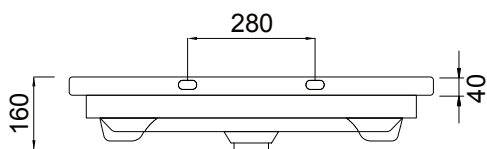

See our website for product prices. Drawing indicates the technical measurement only and is not a reflection of how the product will look. Sizes are nominal only. All drawings in millimeters. Drawings not to scale. Must use bottle traps to ensure drawers open, we recommend 40551-32 bottle trap. Please use a contoured waste with all china basins, we recommend A27, PUW68R or FT41045 wastes. Tapware & accessories not included. March 2023.

DESCRIPTION

Soft 800, 2 Drawer, Wall-Hung Vanity

PRODUCT CODE

FT80D2WH / FT80D2WHM

TECHNICAL DRAWINGS

Basin Top

Top Section

Front

Side Section

Basin Side View

NOTES

See our website for product prices. Drawing indicates the technical measurement only and is not a reflection of how the product will look. Sizes are nominal only. All drawings in millimeters. Drawings not to scale. Must use bottle traps to ensure drawers open, we recommend 40551-32 bottle trap. Please use a contoured waste with all china basins, we recommend A27, PUW68R or FT41045 wastes. Tapware & accessories not included. March 2023.