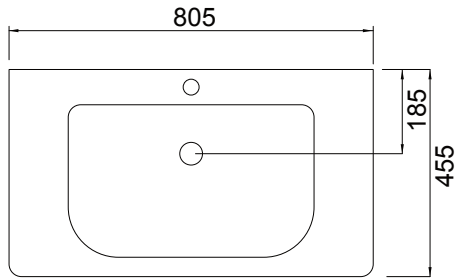

See our website for product prices. Drawing indicates the technical measurement only and is not a reflection of how the product will look. Sizes are nominal only. All drawings in millimeters. Drawings not to scale. Must use bottle traps to ensure drawers open, we recommend 40551-32 bottle trap. Please use a contoured waste with all china basins, we recommend A27, PUW68R or FT41045 wastes. Tapware & accessories not included. March 2023.

DESCRIPTION

Soft 800, 2 Drawer, Wall-Hung Vanity

PRODUCT CODE

FT80D2WH / FT80D2WHM

TECHNICAL DRAWINGS

Basin Top

Top Section

Front

Side Section

Basin Side View

NOTES

See our website for product prices. Drawing indicates the technical measurement only and is not a reflection of how the product will look. Sizes are nominal only. All drawings in millimeters. Drawings not to scale. Must use bottle traps to ensure drawers open, we recommend 40551-32 bottle trap. Please use a contoured waste with all china basins, we recommend A27, PUW68R or FT41045 wastes. Tapware & accessories not included. March 2023.