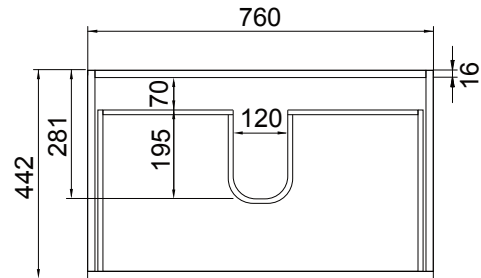

See our website for product prices. Drawing indicates the technical measurement only and is not a reflection of how the product will look. Sizes are nominal only. All drawings in millimeters. Drawings not to scale. Must use bottle traps to ensure drawers open, we recommend 40551-32 bottle trap. Please use a contoured waste with all china basins, we recommend A27, PUW68R or FT41045 wastes. Tapware & accessories not included. March 2023.

DESCRIPTION

Soft 800, 2 Drawer, Wall-Hung Vanity

PRODUCT CODE

FT80D2WH / FT80D2WHM

TECHNICAL DRAWINGS

Basin Top

Top Section

Front

Side Section

Basin Side View

NOTES

See our website for product prices. Drawing indicates the technical measurement only and is not a reflection of how the product will look. Sizes are nominal only. All drawings in millimeters. Drawings not to scale. Must use bottle traps to ensure drawers open, we recommend 40551-32 bottle trap. Please use a contoured waste with all china basins, we recommend A27, PUW68R or FT41045 wastes. Tapware & accessories not included. March 2023.