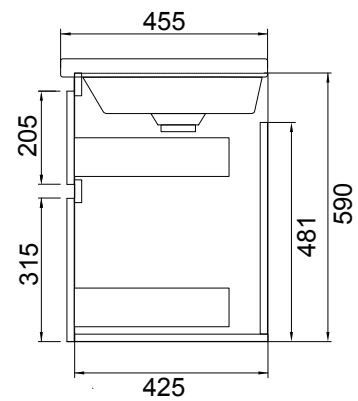

See our website for product prices. Drawing indicates the technical measurement only and is not a reflection of how the product will look. Sizes are nominal only. All drawings in millimeters. Drawings not to scale. Must use bottle traps to ensure drawers open, we recommend 40551-32 bottle trap. Please use a contoured waste with all china basins, we recommend A27, PUW68R or FT41045 wastes. Tapware & accessories not included. March 2023.

DESCRIPTION

Soft 800, 2 Drawer, Wall-Hung Vanity

PRODUCT CODE

FT80D2WH / FT80D2WHM

TECHNICAL DRAWINGS

Basin Top

Top Section

Front

Side Section

Basin Side View

NOTES

See our website for product prices. Drawing indicates the technical measurement only and is not a reflection of how the product will look. Sizes are nominal only. All drawings in millimeters. Drawings not to scale. Must use bottle traps to ensure drawers open, we recommend 40551-32 bottle trap. Please use a contoured waste with all china basins, we recommend A27, PUW68R or FT41045 wastes. Tapware & accessories not included. March 2023.