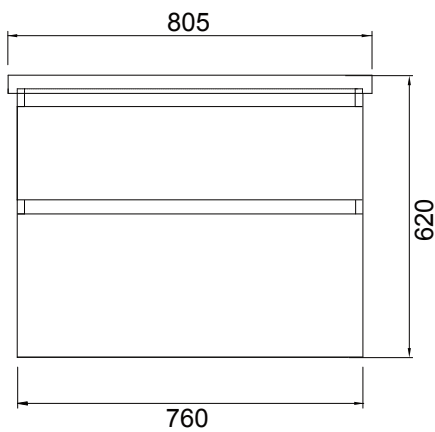

DESCRIPTION

Soft 800, 2 Drawer, Wall-Hung Vanity

PRODUCT CODE

FT80D2WH / FT80D2WHM

FEATURES

- Dimensions - W 805 x H 620 x D 455 mm
- Available in White Paint or Melamine finishes.
- Ceramic basin with overflow from Europe.
- White Paint - The paint used on our products is polyurethane or UV based. It is five times harder and more durable than lacquer finishes.
- Melamine - Our wood grain melamine is a low-pressure laminate.
- NZ-made cabinetry with soft close drawer & handleless design, offers deep convenient storage.
- Handleless design available in matching finish or contrasting Silver or Black Aluminium rail. Optional pull handle available at additional cost.

See our website for product prices. Drawing indicates the technical measurement only and is not a reflection of how the product will look. Sizes are nominal only. All drawings in millimeters. Drawings not to scale. Must use bottle traps to ensure drawers open, we recommend 40551-32 bottle trap. Please use a contoured waste with all china basins, we recommend A27, PUW68R or FT41045 wastes. Tapware & accessories not included. March 2023.

DESCRIPTION

Soft 800, 2 Drawer, Wall-Hung Vanity

PRODUCT CODE

FT80D2WH / FT80D2WHM

TECHNICAL DRAWINGS

Basin Top

Top Section

Front

Side Section

Basin Side View

NOTES

See our website for product prices. Drawing indicates the technical measurement only and is not a reflection of how the product will look. Sizes are nominal only. All drawings in millimeters. Drawings not to scale. Must use bottle traps to ensure drawers open, we recommend 40551-32 bottle trap. Please use a contoured waste with all china basins, we recommend A27, PUW68R or FT41045 wastes. Tapware & accessories not included. March 2023.