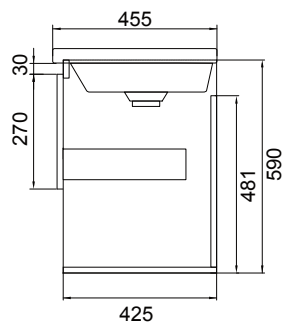

DESCRIPTION

Soft 800, 1 Drawer, 1 Open Shelf, Wall-Hung Vanity

PRODUCT CODE

FT80DOSWH / FT80DOSWHM

FEATURES

- Dimensions - W 805 x H 620 x D 455 mm
- Available in White Paint or Melamine finishes.
- Ceramic basin with overflow from Europe.
- White Paint - The paint used on our products is polyurethane or UV based. It is five times harder and more durable than lacquer finishes.
- Melamine - Our wood grain melamine is a low-pressure laminate.
- NZ-made cabinetry with soft close drawer & handleless design, offers deep convenient storage.
- Handleless design available in matching finish or contrasting Silver or Black Aluminium rail. Optional pull handle available at additional cost.

See our website for product prices. Drawing indicates the technical measurement only and is not a reflection of how the product will look. Sizes are nominal only. All drawings in millimeters. Drawings not to scale. Must use bottle traps to ensure drawers open, we recommend 40551-32 bottle trap. Please use a contoured waste with all china basins, we recommend A27, PUW68R or FT41045 wastes. Tapware & accessories not included. March 2023.

DESCRIPTION

Soft 800, 1 Drawer, 1 Open Shelf, Wall-Hung Vanity

PRODUCT CODE

FT80DOSWH / FT80DOSWHM

TECHNICAL DRAWINGS

NOTES

See our website for product prices. Drawing indicates the technical measurement only and is not a reflection of how the product will look. Sizes are nominal only. All drawings in millimeters. Drawings not to scale. Must use bottle traps to ensure drawers open, we recommend 40551-32 bottle trap. Please use a contoured waste with all china basins, we recommend A27, PUW68R or FT41045 wastes. Tapware & accessories not included. March 2023.