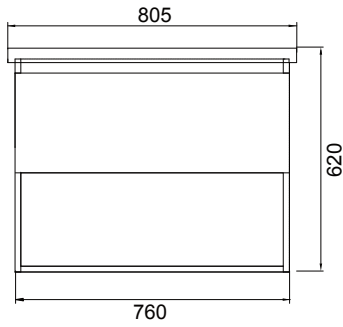

DESCRIPTION

Soft 800, 1 Drawer, 1 Open Shelf, Wall-Hung Vanity

PRODUCT CODE

FT80DOSWH / FT80DOSWHM

FEATURES

- Dimensions - W 805 x H 620 x D 455 mm
- Available in White Paint or Melamine finishes.
- Ceramic basin with overflow from Europe.
- White Paint - The paint used on our products is polyurethane or UV based. It is five times harder and more durable than lacquer finishes.
- Melamine - Our wood grain melamine is a low-pressure laminate.
- NZ-made cabinetry with soft close drawer & handleless design, offers deep convenient storage.
- Handleless design available in matching finish or contrasting Silver or Black Aluminium rail. Optional pull handle available at additional cost.

See our website for product prices. Drawing indicates the technical measurement only and is not a reflection of how the product will look. Sizes are nominal only. All drawings in millimeters. Drawings not to scale. Must use bottle traps to ensure drawers open, we recommend 40551-32 bottle trap. Please use a contoured waste with all china basins, we recommend A27, PUW68R or FT41045 wastes. Tapware & accessories not included. March 2023.

DESCRIPTION

Soft 800, 1 Drawer, 1 Open Shelf, Wall-Hung Vanity

PRODUCT CODE

FT80DOSWH / FT80DOSWHM

TECHNICAL DRAWINGS

NOTES

See our website for product prices. Drawing indicates the technical measurement only and is not a reflection of how the product will look. Sizes are nominal only. All drawings in millimeters. Drawings not to scale. Must use bottle traps to ensure drawers open, we recommend 40551-32 bottle trap. Please use a contoured waste with all china basins, we recommend A27, PUW68R or FT41045 wastes. Tapware & accessories not included. March 2023.