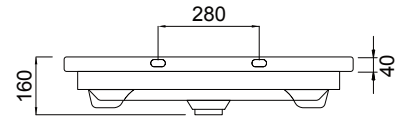

See our website for product prices. Drawing indicates the technical measurement only and is not a reflection of how the product will look. Sizes are nominal only. All drawings in millimeters. Drawings not to scale. Must use bottle traps to ensure drawers open, we recommend 40551-32 bottle trap. Please use a contoured waste with all china basins, we recommend A27, PUW68R or FT41045 wastes. Tapware & accessories not included. March 2023.

DESCRIPTION

Soft 800, 1 Drawer, 1 Open Shelf, Wall-Hung Vanity

PRODUCT CODE

FT80DOSWH / FT80DOSWHM

TECHNICAL DRAWINGS

NOTES

See our website for product prices. Drawing indicates the technical measurement only and is not a reflection of how the product will look. Sizes are nominal only. All drawings in millimeters. Drawings not to scale. Must use bottle traps to ensure drawers open, we recommend 40551-32 bottle trap. Please use a contoured waste with all china basins, we recommend A27, PUW68R or FT41045 wastes. Tapware & accessories not included. March 2023.