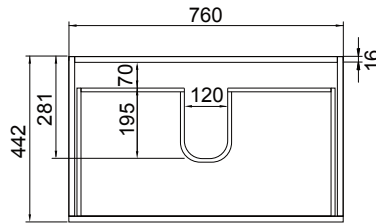

DESCRIPTION

Soft 800, 1 Drawer, 1 Open Shelf, Wall-Hung Vanity

PRODUCT CODE

FT80DOSWH / FT80DOSWHM

FEATURES

- Dimensions - W 805 x H 620 x D 455 mm
- Available in White Paint or Melamine finishes.
- Ceramic basin with overflow from Europe.
- White Paint - The paint used on our products is polyurethane or UV based. It is five times harder and more durable than lacquer finishes.
- Melamine - Our wood grain melamine is a low-pressure laminate.
- NZ-made cabinetry with soft close drawer & handleless design, offers deep convenient storage.
- Handleless design available in matching finish or contrasting Silver or Black Aluminium rail. Optional pull handle available at additional cost.

See our website for product prices. Drawing indicates the technical measurement only and is not a reflection of how the product will look. Sizes are nominal only. All drawings in millimeters. Drawings not to scale. Must use bottle traps to ensure drawers open, we recommend 40551-32 bottle trap. Please use a contoured waste with all china basins, we recommend A27, PUW68R or FT41045 wastes. Tapware & accessories not included. March 2023.

DESCRIPTION

Soft 800, 1 Drawer, 1 Open Shelf, Wall-Hung Vanity

PRODUCT CODE

FT80DOSWH / FT80DOSWHM

TECHNICAL DRAWINGS

NOTES

See our website for product prices. Drawing indicates the technical measurement only and is not a reflection of how the product will look. Sizes are nominal only. All drawings in millimeters. Drawings not to scale. Must use bottle traps to ensure drawers open, we recommend 40551-32 bottle trap. Please use a contoured waste with all china basins, we recommend A27, PUW68R or FT41045 wastes. Tapware & accessories not included. March 2023.