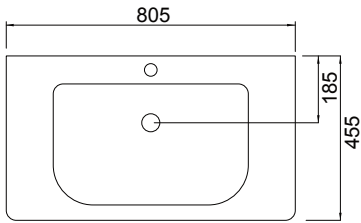

DESCRIPTION

Soft 800, 1 Drawer, 1 Open Shelf, Wall-Hung Vanity

PRODUCT CODE

FT80DOSWH / FT80DOSWHM

FEATURES

- Dimensions - W 805 x H 620 x D 455 mm
- Available in White Paint or Melamine finishes.
- Ceramic basin with overflow from Europe.
- White Paint - The paint used on our products is polyurethane or UV based. It is five times harder and more durable than lacquer finishes.
- Melamine - Our wood grain melamine is a low-pressure laminate.
- NZ-made cabinetry with soft close drawer & handleless design, offers deep convenient storage.
- Handleless design available in matching finish or contrasting Silver or Black Aluminium rail. Optional pull handle available at additional cost.

See our website for product prices. Drawing indicates the technical measurement only and is not a reflection of how the product will look. Sizes are nominal only. All drawings in millimeters. Drawings not to scale. Must use bottle traps to ensure drawers open, we recommend 40551-32 bottle trap. Please use a contoured waste with all china basins, we recommend A27, PUW68R or FT41045 wastes. Tapware & accessories not included. March 2023.

DESCRIPTION

Soft 800, 1 Drawer, 1 Open Shelf, Wall-Hung Vanity

PRODUCT CODE

FT80DOSWH / FT80DOSWHM

TECHNICAL DRAWINGS

NOTES

See our website for product prices. Drawing indicates the technical measurement only and is not a reflection of how the product will look. Sizes are nominal only. All drawings in millimeters. Drawings not to scale. Must use bottle traps to ensure drawers open, we recommend 40551-32 bottle trap. Please use a contoured waste with all china basins, we recommend A27, PUW68R or FT41045 wastes. Tapware & accessories not included. March 2023.