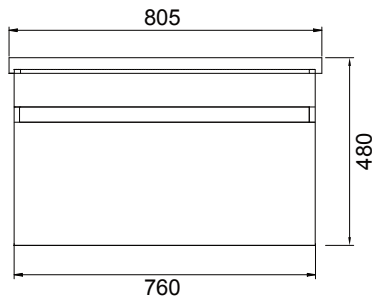

## TECHNICAL DRAWINGS

Basin Top

Top Section

Front

Side Section

Basin Side View

## NOTES

See our website for product prices. Drawing indicates the technical measurement only and is not a reflection of how the product will look. Sizes are nominal only. All drawings in millimeters. Drawings not to scale. Must use bottle traps to ensure drawers open, we recommend 40551-32 bottle trap. Please use a contoured waste with all china basins, we recommend A27, PUW68R or FT41045 wastes. Tapware & accessories not included. March 2023.