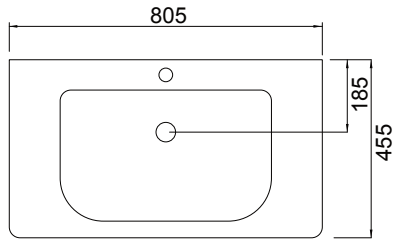

## NOTES

See our website for product prices. Drawing indicates the technical measurement only and is not a reflection of how the product will look. Sizes are nominal only. All drawings in millimeters. Drawings not to scale. Must use bottle traps to ensure drawers open, we recommend 40551-32 bottle trap. Please use a contoured waste with all china basins, we recommend A27, PUW68R or FT41045 wastes. Tapware & accessories not included. March 2023.

## TECHNICAL DRAWINGS

Basin Top

Top Section

Front

Side Section

Basin Side View