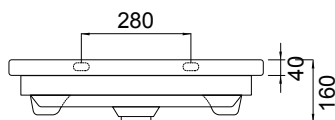

## TECHNICAL DRAWINGS

Basin Top

Top Section

Front

Side Section

Basin Side View

## NOTES

See our website for product prices. Drawing indicates the technical measurement only and is not a reflection of how the product will look. Sizes are nominal only. All drawings in millimeters. Drawings not to scale. Must use bottle traps to ensure drawers open, we recommend 40551-32 bottle trap. Please use a contoured waste with all china basins, we recommend A27, PUW68R or FT41045 wastes. Tapware & accessories not included. March 2023.