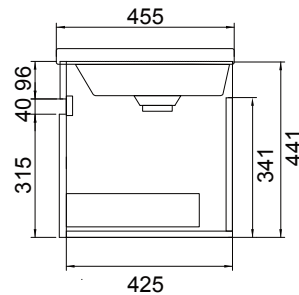

## NOTES

See our website for product prices. Drawing indicates the technical measurement only and is not a reflection of how the product will look. Sizes are nominal only. All drawings in millimeters. Drawings not to scale. Must use bottle traps to ensure drawers open, we recommend 40551-32 bottle trap. Please use a contoured waste with all china basins, we recommend A27, PUW68R or FT41045 wastes. Tapware & accessories not included. March 2023.

## TECHNICAL DRAWINGS

Basin Top

Top Section

Front

Side Section

Basin Side View