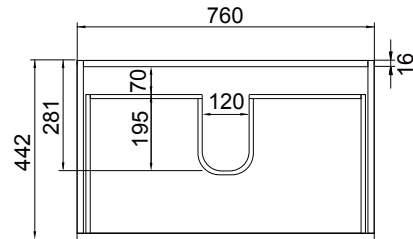

## NOTES

See our website for product prices. Drawing indicates the technical measurement only and is not a reflection of how the product will look. Sizes are nominal only. All drawings in millimeters. Drawings not to scale. Must use bottle traps to ensure drawers open, we recommend 40551-32 bottle trap. Please use a contoured waste with all china basins, we recommend A27, PUW68R or FT41045 wastes. Tapware & accessories not included. March 2023.

## TECHNICAL DRAWINGS

Basin Top

Top Section

Front

Side Section

Basin Side View