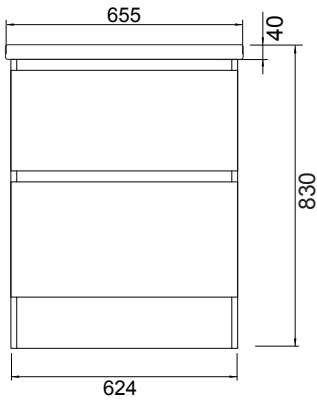

DESCRIPTION

Soft 650, 2 Drawer, Floor-Standing Vanity

PRODUCT CODE

FT65D2 / FT65D2M

TECHNICAL DRAWINGS

NOTES

See our website for product prices. Drawing indicates the technical measurement only and is not a reflection of how the product will look. Sizes are nominal only. All drawings in millimeters. Drawings not to scale. Must use bottle traps to ensure drawers open, we recommend 40551-32 bottle trap. Please use a contoured waste with all china basins, we recommend A27, PUW68R or FT41045 wastes. Tapware & accessories not included. March 2023.