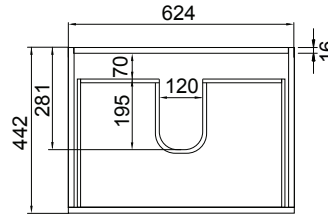

See our website for product prices. Drawing indicates the technical measurement only and is not a reflection of how the product will look. Sizes are nominal only. All drawings in millimeters. Drawings not to scale. Must use bottle traps to ensure drawers open, we recommend 40551-32 bottle trap. Please use a contoured waste with all china basins, we recommend A27, PUW68R or FT41045 wastes. Tapware & accessories not included. March 2023.

DESCRIPTION

Soft 650, 2 Drawer, Floor-Standing Vanity

PRODUCT CODE

FT65D2 / FT65D2M

TECHNICAL DRAWINGS

NOTES

See our website for product prices. Drawing indicates the technical measurement only and is not a reflection of how the product will look. Sizes are nominal only. All drawings in millimeters. Drawings not to scale. Must use bottle traps to ensure drawers open, we recommend 40551-32 bottle trap. Please use a contoured waste with all china basins, we recommend A27, PUW68R or FT41045 wastes. Tapware & accessories not included. March 2023.