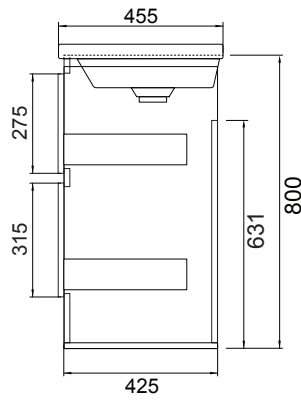

See our website for product prices. Drawing indicates the technical measurement only and is not a reflection of how the product will look. Sizes are nominal only. All drawings in millimeters. Drawings not to scale. Must use bottle traps to ensure drawers open, we recommend 40551-32 bottle trap. Please use a contoured waste with all china basins, we recommend A27, PUW68R or FT41045 wastes. Tapware & accessories not included. March 2023.

DESCRIPTION

Soft 650, 2 Drawer, Floor-Standing Vanity

PRODUCT CODE

FT65D2 / FT65D2M

TECHNICAL DRAWINGS

NOTES

See our website for product prices. Drawing indicates the technical measurement only and is not a reflection of how the product will look. Sizes are nominal only. All drawings in millimeters. Drawings not to scale. Must use bottle traps to ensure drawers open, we recommend 40551-32 bottle trap. Please use a contoured waste with all china basins, we recommend A27, PUW68R or FT41045 wastes. Tapware & accessories not included. March 2023.