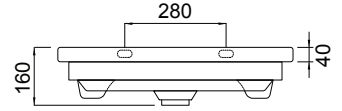

DESCRIPTION

Soft 650, 2 Drawer, Floor-Standing Vanity

PRODUCT CODE

FT65D2 / FT65D2M

TECHNICAL DRAWINGS

NOTES

See our website for product prices. Drawing indicates the technical measurement only and is not a reflection of how the product will look. Sizes are nominal only. All drawings in millimeters. Drawings not to scale. Must use bottle traps to ensure drawers open, we recommend 40551-32 bottle trap. Please use a contoured waste with all china basins, we recommend A27, PUW68R or FT41045 wastes. Tapware & accessories not included. March 2023.