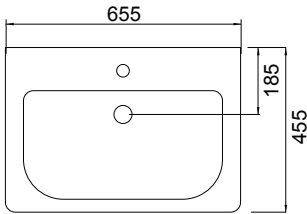

See our website for product prices. Drawing indicates the technical measurement only and is not a reflection of how the product will look. Sizes are nominal only. All drawings in millimeters. Drawings not to scale. Must use bottle traps to ensure drawers open, we recommend 40551-32 bottle trap. Please use a contoured waste with all china basins, we recommend A27, PUW68R or FT41045 wastes. Tapware & accessories not included. March 2023.

DESCRIPTION

Soft 650, 2 Drawer, Floor-Standing Vanity

PRODUCT CODE

FT65D2 / FT65D2M

TECHNICAL DRAWINGS

NOTES

See our website for product prices. Drawing indicates the technical measurement only and is not a reflection of how the product will look. Sizes are nominal only. All drawings in millimeters. Drawings not to scale. Must use bottle traps to ensure drawers open, we recommend 40551-32 bottle trap. Please use a contoured waste with all china basins, we recommend A27, PUW68R or FT41045 wastes. Tapware & accessories not included. March 2023.