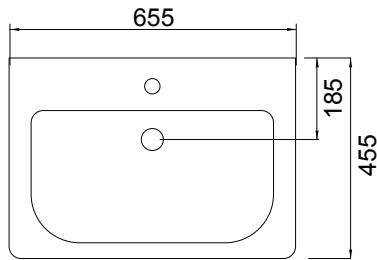

DESCRIPTION

Soft 650, 2 Drawer, Wall-Hung Vanity

PRODUCT CODE

FT65D2WH / FT65D2WHM

TECHNICAL DRAWINGS

Basin Top