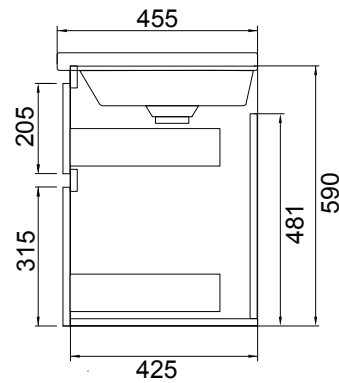

See our website for product prices. Drawing indicates the technical measurement only and is not a reflection of how the product will look. Sizes are nominal only. All drawings in millimeters. Drawings not to scale. Must use bottle traps to ensure drawers open, we recommend 40551-32 bottle trap. Please use a contoured waste with all china basins, we recommend A27, PUW68R or FT41045 wastes. Tapware & accessories not included. March 2023.

Side Section

Basin Side View

NOTES

See our website for product prices. Drawing indicates the technical measurement only and is not a reflection of how the product will look. Sizes are nominal only. All drawings in millimeters. Drawings not to scale. Must use bottle traps to ensure drawers open, we recommend 40551-32 bottle trap. Please use a contoured waste with all china basins, we recommend A27, PUW68R or FT41045 wastes. Tapware & accessories not included. March 2023.