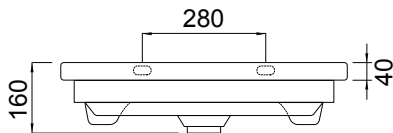

See our website for product prices. Drawing indicates the technical measurement only and is not a reflection of how the product will look. Sizes are nominal only. All drawings in millimeters. Drawings not to scale. Must use bottle traps to ensure drawers open, we recommend 40551-32 bottle trap. Please use a contoured waste with all china basins, we recommend A27, PUW68R or FT41045 wastes. Tapware & accessories not included. March 2023.

Side Section

Basin Side View

NOTES

See our website for product prices. Drawing indicates the technical measurement only and is not a reflection of how the product will look. Sizes are nominal only. All drawings in millimeters. Drawings not to scale. Must use bottle traps to ensure drawers open, we recommend 40551-32 bottle trap. Please use a contoured waste with all china basins, we recommend A27, PUW68R or FT41045 wastes. Tapware & accessories not included. March 2023.