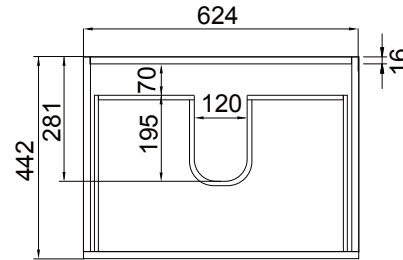

Top Section