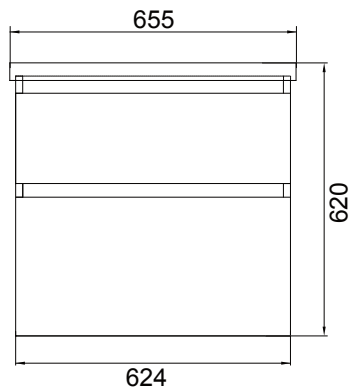

See our website for product prices. Drawing indicates the technical measurement only and is not a reflection of how the product will look. Sizes are nominal only. All drawings in millimeters. Drawings not to scale. Must use bottle traps to ensure drawers open, we recommend 40551-32 bottle trap. Please use a contoured waste with all china basins, we recommend A27, PUW68R or FT41045 wastes. Tapware & accessories not included. March 2023.

Side Section

Basin Side View

NOTES

See our website for product prices. Drawing indicates the technical measurement only and is not a reflection of how the product will look. Sizes are nominal only. All drawings in millimeters. Drawings not to scale. Must use bottle traps to ensure drawers open, we recommend 40551-32 bottle trap. Please use a contoured waste with all china basins, we recommend A27, PUW68R or FT41045 wastes. Tapware & accessories not included. March 2023.