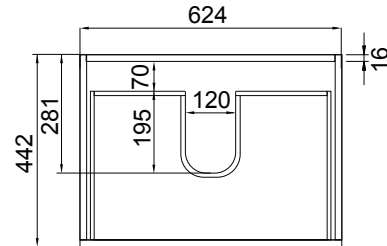

Top Section