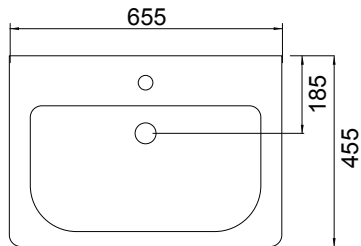

DESCRIPTION

Soft 650, 1 Drawer, Wall-Hung Vanity

PRODUCT CODE

FT65DWH / FT65DWHM

TECHNICAL DRAWINGS

Basin Top