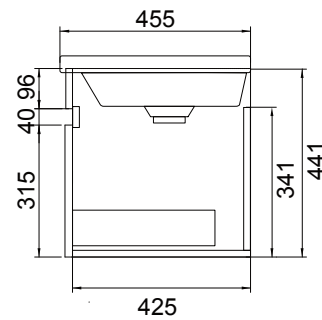

See our website for product prices. Drawing indicates the technical measurement only and is not a reflection of how the product will look. Sizes are nominal only. All drawings in millimeters. Drawings not to scale. Must use bottle traps to ensure drawers open, we recommend 40551-32 bottle trap. Please use a contoured waste with all china basins, we recommend A27, PUW68R or FT41045 wastes. Tapware & accessories not included. March 2023.

Side Section

Basin Side View

NOTES

See our website for product prices. Drawing indicates the technical measurement only and is not a reflection of how the product will look. Sizes are nominal only. All drawings in millimeters. Drawings not to scale. Must use bottle traps to ensure drawers open, we recommend 40551-32 bottle trap. Please use a contoured waste with all china basins, we recommend A27, PUW68R or FT41045 wastes. Tapware & accessories not included. March 2023.