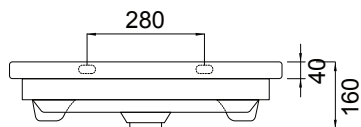

See our website for product prices. Drawing indicates the technical measurement only and is not a reflection of how the product will look. Sizes are nominal only. All drawings in millimeters. Drawings not to scale. Must use bottle traps to ensure drawers open, we recommend 40551-32 bottle trap. Please use a contoured waste with all china basins, we recommend A27, PUW68R or FT41045 wastes. Tapware & accessories not included. March 2023.

Side Section

Basin Side View

NOTES

See our website for product prices. Drawing indicates the technical measurement only and is not a reflection of how the product will look. Sizes are nominal only. All drawings in millimeters. Drawings not to scale. Must use bottle traps to ensure drawers open, we recommend 40551-32 bottle trap. Please use a contoured waste with all china basins, we recommend A27, PUW68R or FT41045 wastes. Tapware & accessories not included. March 2023.