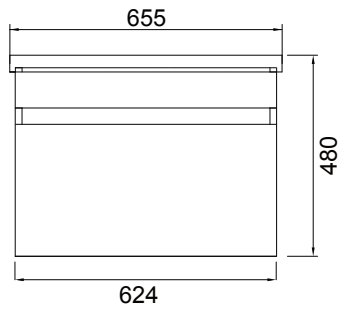

See our website for product prices. Drawing indicates the technical measurement only and is not a reflection of how the product will look. Sizes are nominal only. All drawings in millimeters. Drawings not to scale. Must use bottle traps to ensure drawers open, we recommend 40551-32 bottle trap. Please use a contoured waste with all china basins, we recommend A27, PUW68R or FT41045 wastes. Tapware & accessories not included. March 2023.

Side Section

Basin Side View

NOTES

See our website for product prices. Drawing indicates the technical measurement only and is not a reflection of how the product will look. Sizes are nominal only. All drawings in millimeters. Drawings not to scale. Must use bottle traps to ensure drawers open, we recommend 40551-32 bottle trap. Please use a contoured waste with all china basins, we recommend A27, PUW68R or FT41045 wastes. Tapware & accessories not included. March 2023.