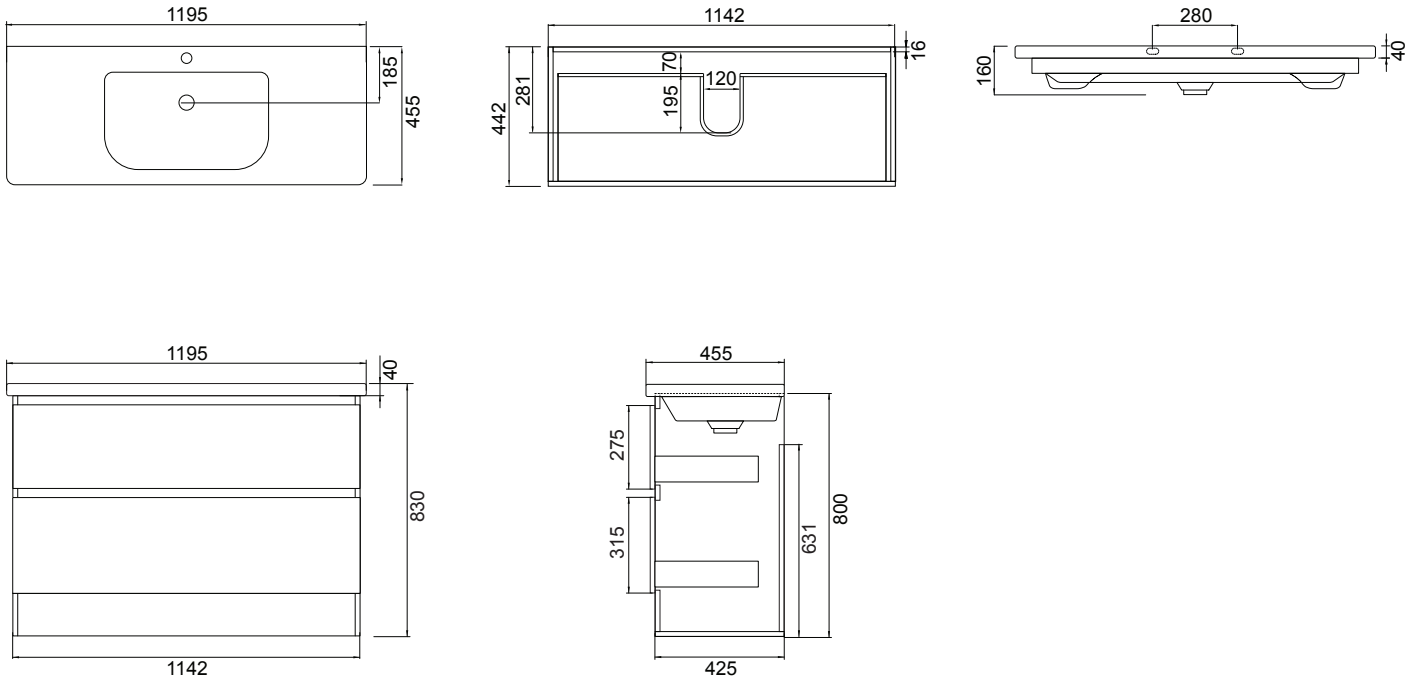

DESCRIPTION

Soft 1200, 2 Drawer, Floor - Standing Vanity

PRODUCT CODE

FT120D2 / FT120D2M

FEATURES

- Dimensions - W 1195 x H 830 x D 455 mm
- Available in White Paint or Melamine finishes.
- Ceramic basin with overflow from Europe.
- White Paint - The paint used on our products is polyurethane or UV based. It is five times harder and more durable than lacquer finishes.
- Melamine - Our wood grain melamine is a low-pressure laminate.
- NZ-made cabinetry with soft close drawer & handleless design, offers deep convenient storage.
- Handleless design available in matching finish or contrasting Silver or Black Aluminium rail. Optional pull handle available at additional cost.

See our website for product prices. Drawing indicates the technical measurement only and is not a reflection of how the product will look. Sizes are nominal only. All drawings in millimeters. Drawings not to scale. Must use bottle traps to ensure drawers open, we recommend 40551-32 bottle trap. Please use a contoured waste with all china basins, we recommend A27, PUW68R or FT41045 wastes. Tapware & accessories not included. March 2023.

DESCRIPTION

Soft 1200, 2 Drawer, Floor - Standing Vanity

PRODUCT CODE

FT120D2 / FT120D2M

TECHNICAL DRAWINGS

NOTES

See our website for product prices. Drawing indicates the technical measurement only and is not a reflection of how the product will look. Sizes are nominal only. All drawings in millimeters. Drawings not to scale. Must use bottle traps to ensure drawers open, we recommend 40551-32 bottle trap. Please use a contoured waste with all china basins, we recommend A27, PUW68R or FT41045 wastes. Tapware & accessories not included. March 2023.