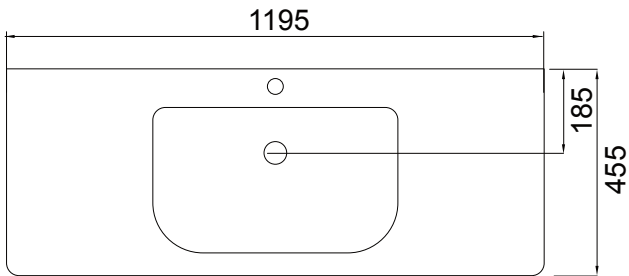

## NOTES

See our website for product prices. Drawing indicates the technical measurement only and is not a reflection of how the product will look. Sizes are nominal only. All drawings in millimeters. Drawings not to scale. Must use bottle traps to ensure drawers open, we recommend 40551-32 bottle trap. Please use a contoured waste with all china basins, we recommend A27, PUW68R or FT41045 wastes. Tapware & accessories not included. March 2023.

## TECHNICAL DRAWINGS

Basin Top

Top Section

Front

Side Section

Basin Side View