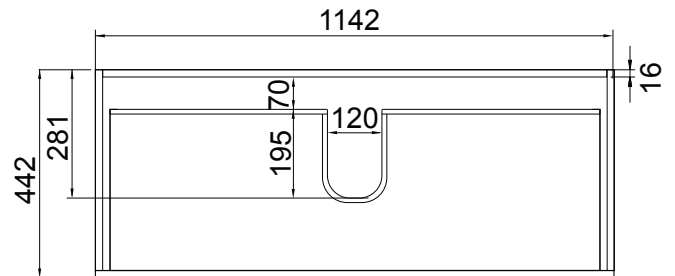

## TECHNICAL DRAWINGS

Basin Top

Top Section

Front

Side Section

Basin Side View

## NOTES

See our website for product prices. Drawing indicates the technical measurement only and is not a reflection of how the product will look. Sizes are nominal only. All drawings in millimeters. Drawings not to scale. Must use bottle traps to ensure drawers open, we recommend 40551-32 bottle trap. Please use a contoured waste with all china basins, we recommend A27, PUW68R or FT41045 wastes. Tapware & accessories not included. March 2023.