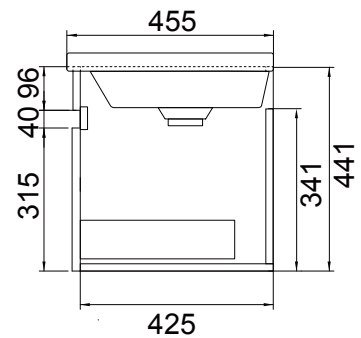

## NOTES

See our website for product prices. Drawing indicates the technical measurement only and is not a reflection of how the product will look. Sizes are nominal only. All drawings in millimeters. Drawings not to scale. Must use bottle traps to ensure drawers open, we recommend 40551-32 bottle trap. Please use a contoured waste with all china basins, we recommend A27, PUW68R or FT41045 wastes. Tapware & accessories not included. March 2023.

## TECHNICAL DRAWINGS

Basin Top

Top Section

Front

Side Section

Basin Side View