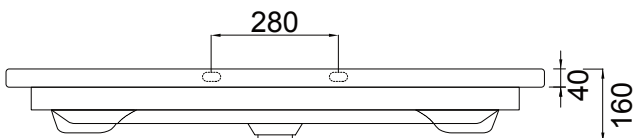

## TECHNICAL DRAWINGS

Basin Top

Top Section

Front

Side Section

Basin Side View

## NOTES

See our website for product prices. Drawing indicates the technical measurement only and is not a reflection of how the product will look. Sizes are nominal only. All drawings in millimeters. Drawings not to scale. Must use bottle traps to ensure drawers open, we recommend 40551-32 bottle trap. Please use a contoured waste with all china basins, we recommend A27, PUW68R or FT41045 wastes. Tapware & accessories not included. March 2023.