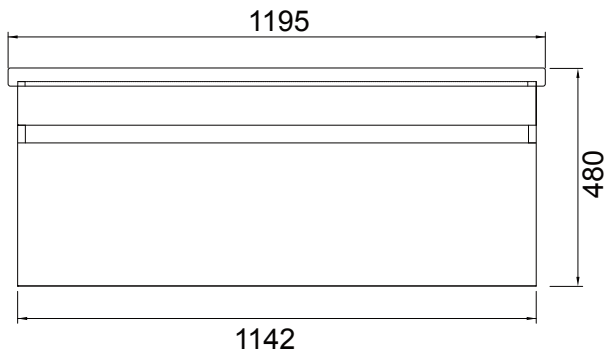

## TECHNICAL DRAWINGS

Basin Top

Top Section

Front

Side Section

Basin Side View

## NOTES

See our website for product prices. Drawing indicates the technical measurement only and is not a reflection of how the product will look. Sizes are nominal only. All drawings in millimeters. Drawings not to scale. Must use bottle traps to ensure drawers open, we recommend 40551-32 bottle trap. Please use a contoured waste with all china basins, we recommend A27, PUW68R or FT41045 wastes. Tapware & accessories not included. March 2023.